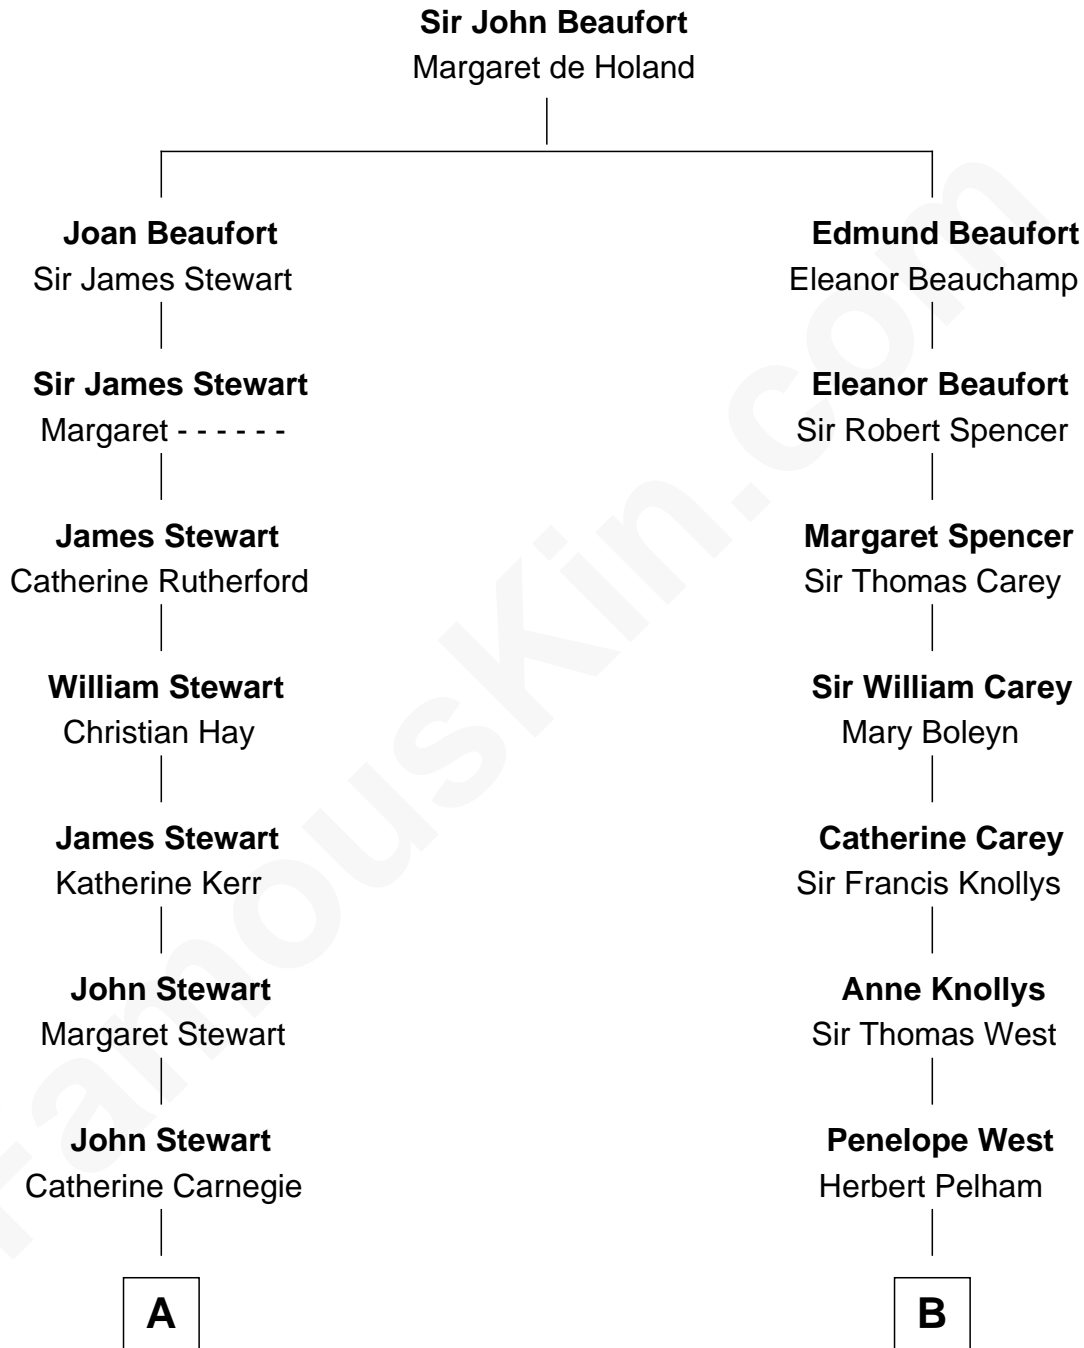

John Cena

Movie Actor and WWE Pro Wrestler