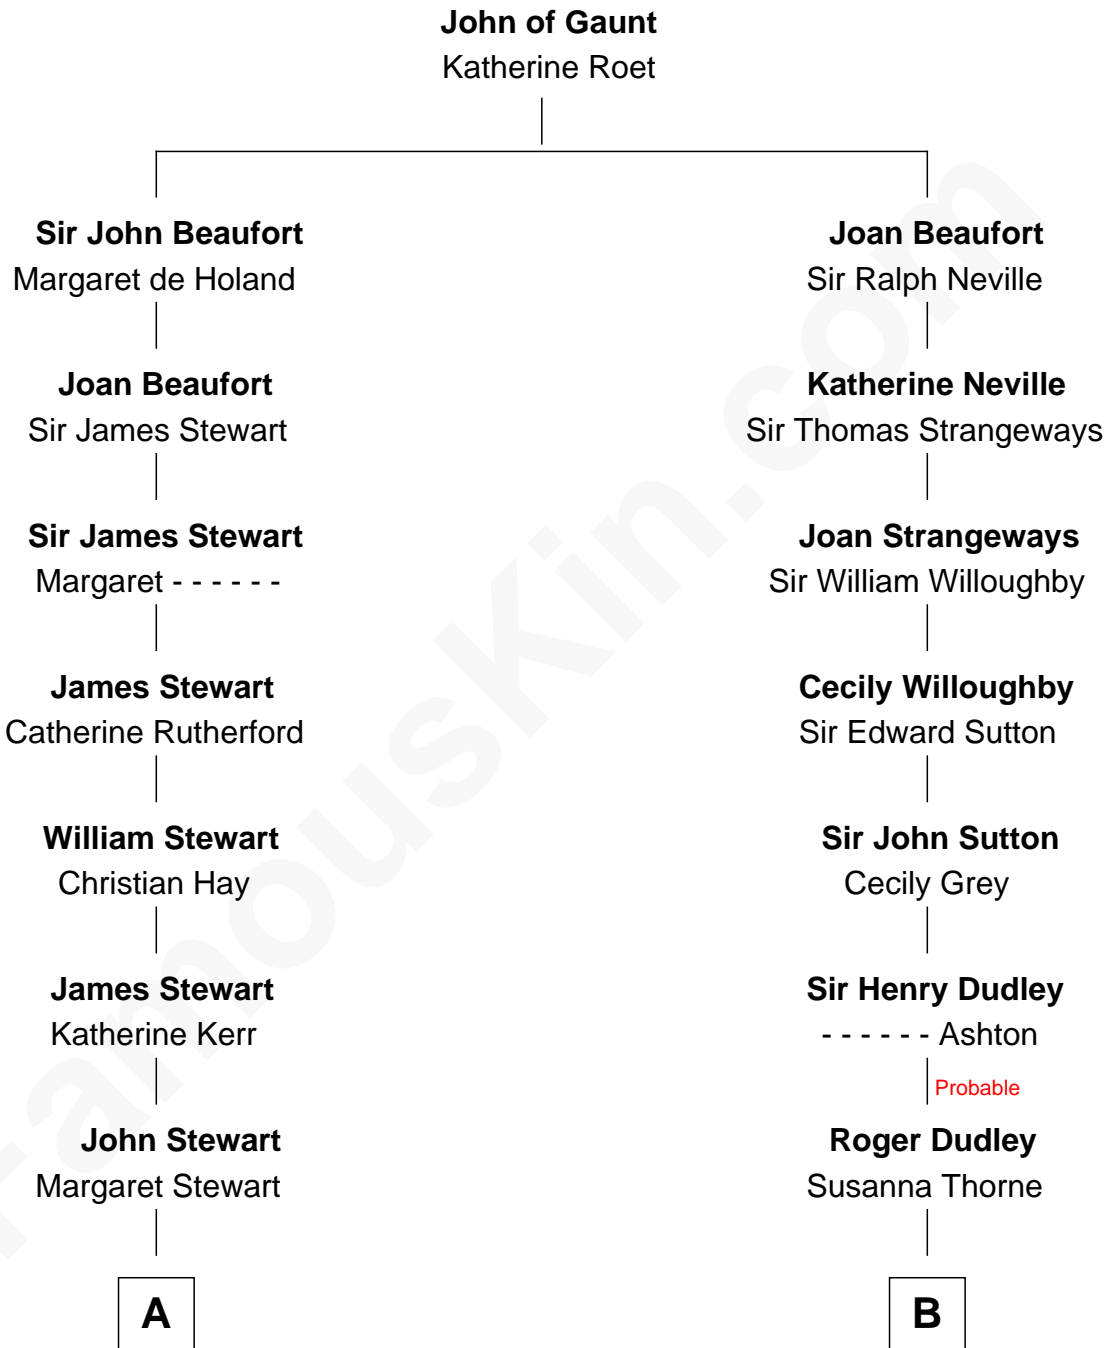

# FamousKin.com Relationship Chart of

**Johnny Mercer**

*Songwriter and Co-Founder of Capitol Records*

16th cousin 2 times removed of

**J. K. Simmons**

*TV and Movie Actor*

C

**Patricia Kimble**

Dr. Donald William Simmons

**J. K. Simmons**

*TV and Movie Actor*

FamousKin.com