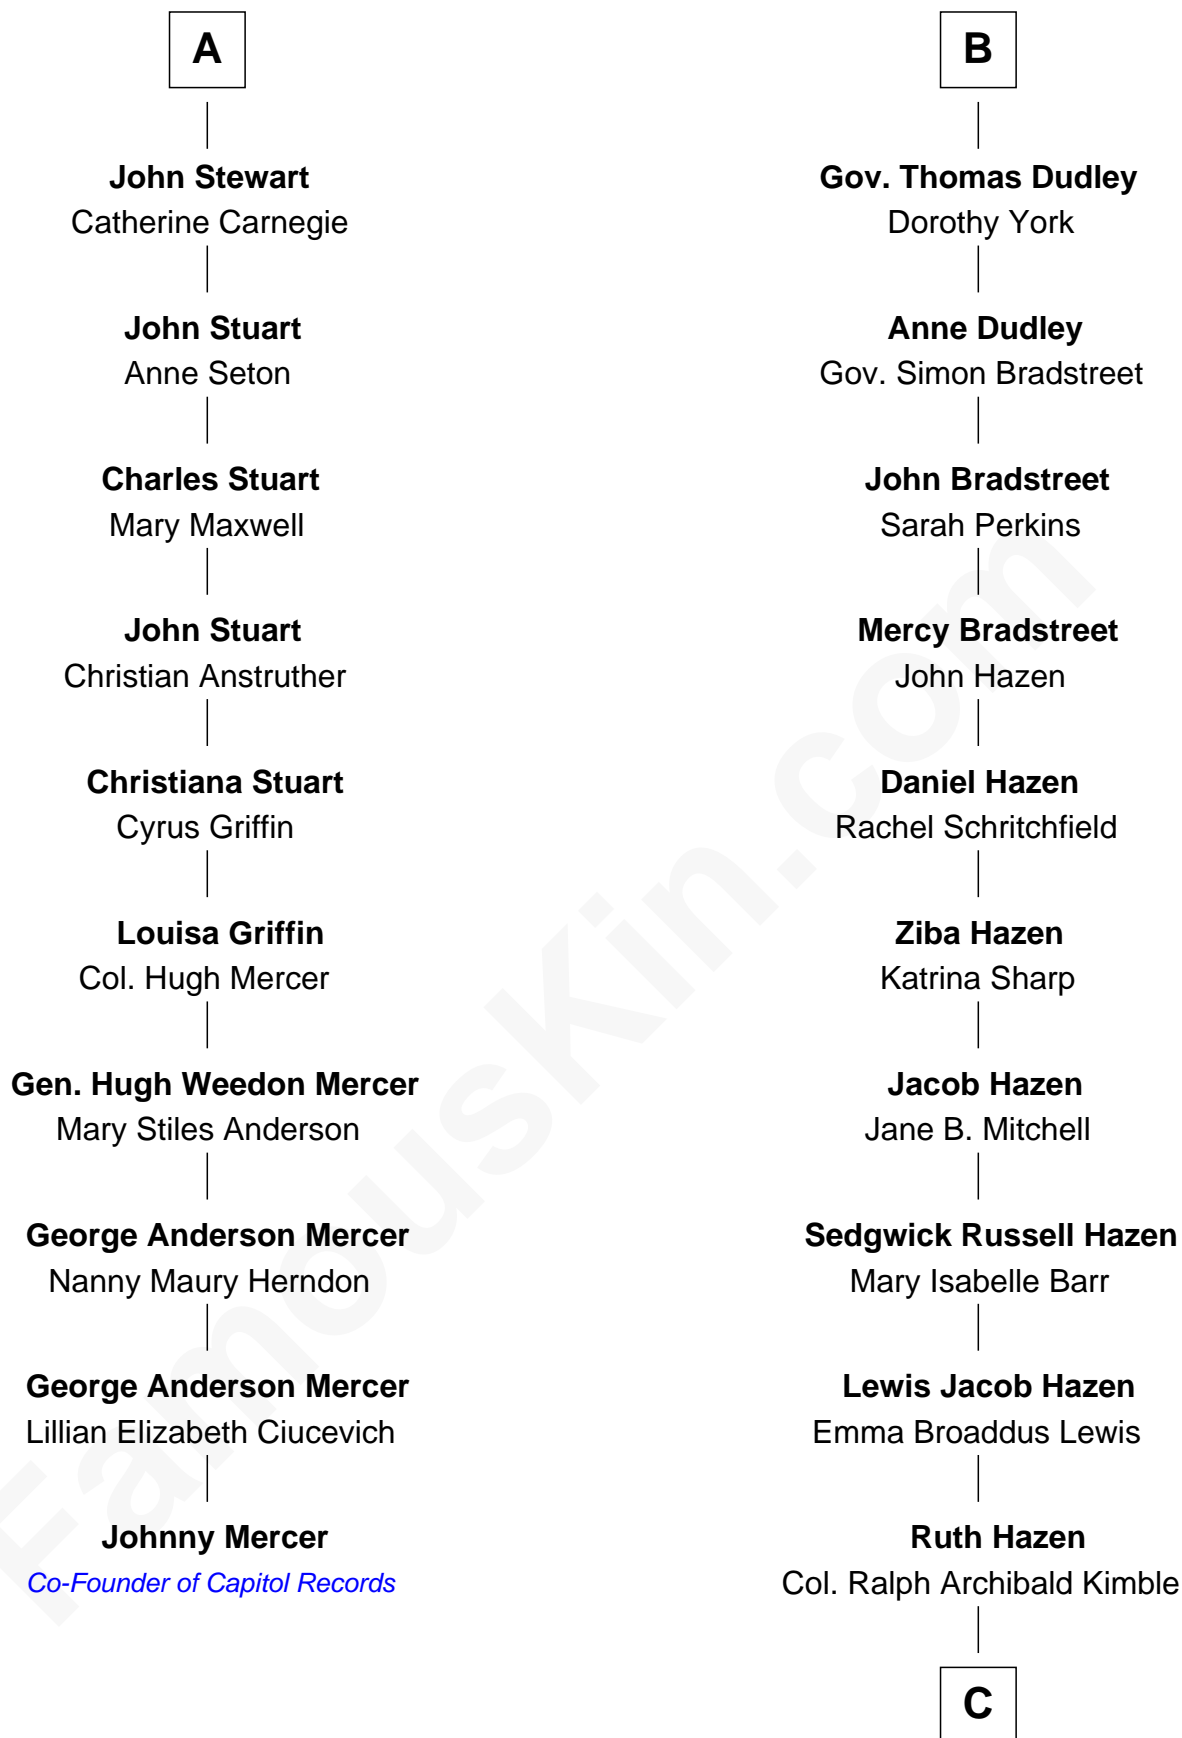

# FamousKin.com Relationship Chart of

**Johnny Mercer**

*Songwriter and Co-Founder of Capitol Records*

16th cousin 2 times removed of

**J. K. Simmons**

*TV and Movie Actor*

C

**Patricia Kimble**

Dr. Donald William Simmons

**J. K. Simmons**

*TV and Movie Actor*

FamousKin.com