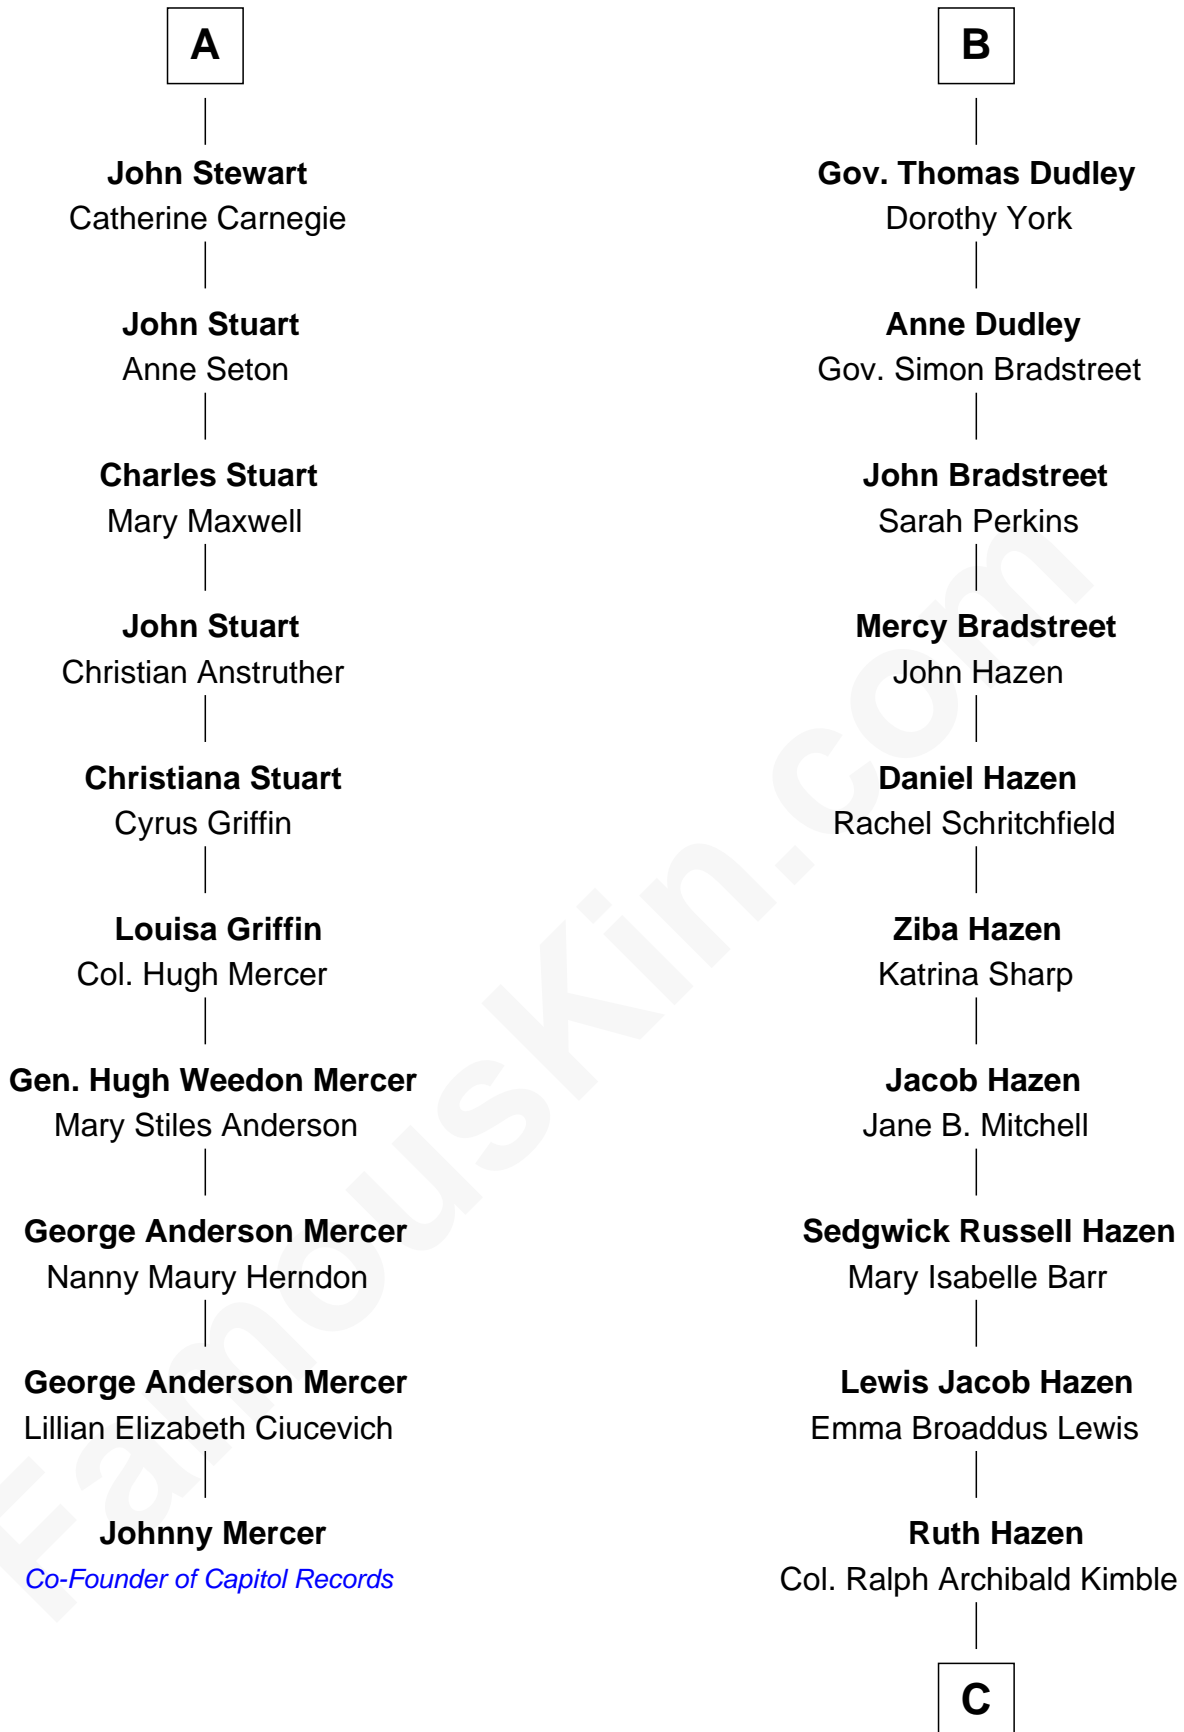

# FamousKin.com Relationship Chart of

**Johnny Mercer**

*Songwriter and Co-Founder of Capitol Records*

16th cousin 2 times removed of

**J. K. Simmons**

*TV and Movie Actor*

**Sir Thomas de Holand**

Alice Fitzalan

C

**Patricia Kimble**

Dr. Donald William Simmons

**J. K. Simmons**

*TV and Movie Actor*

FamousKin.com