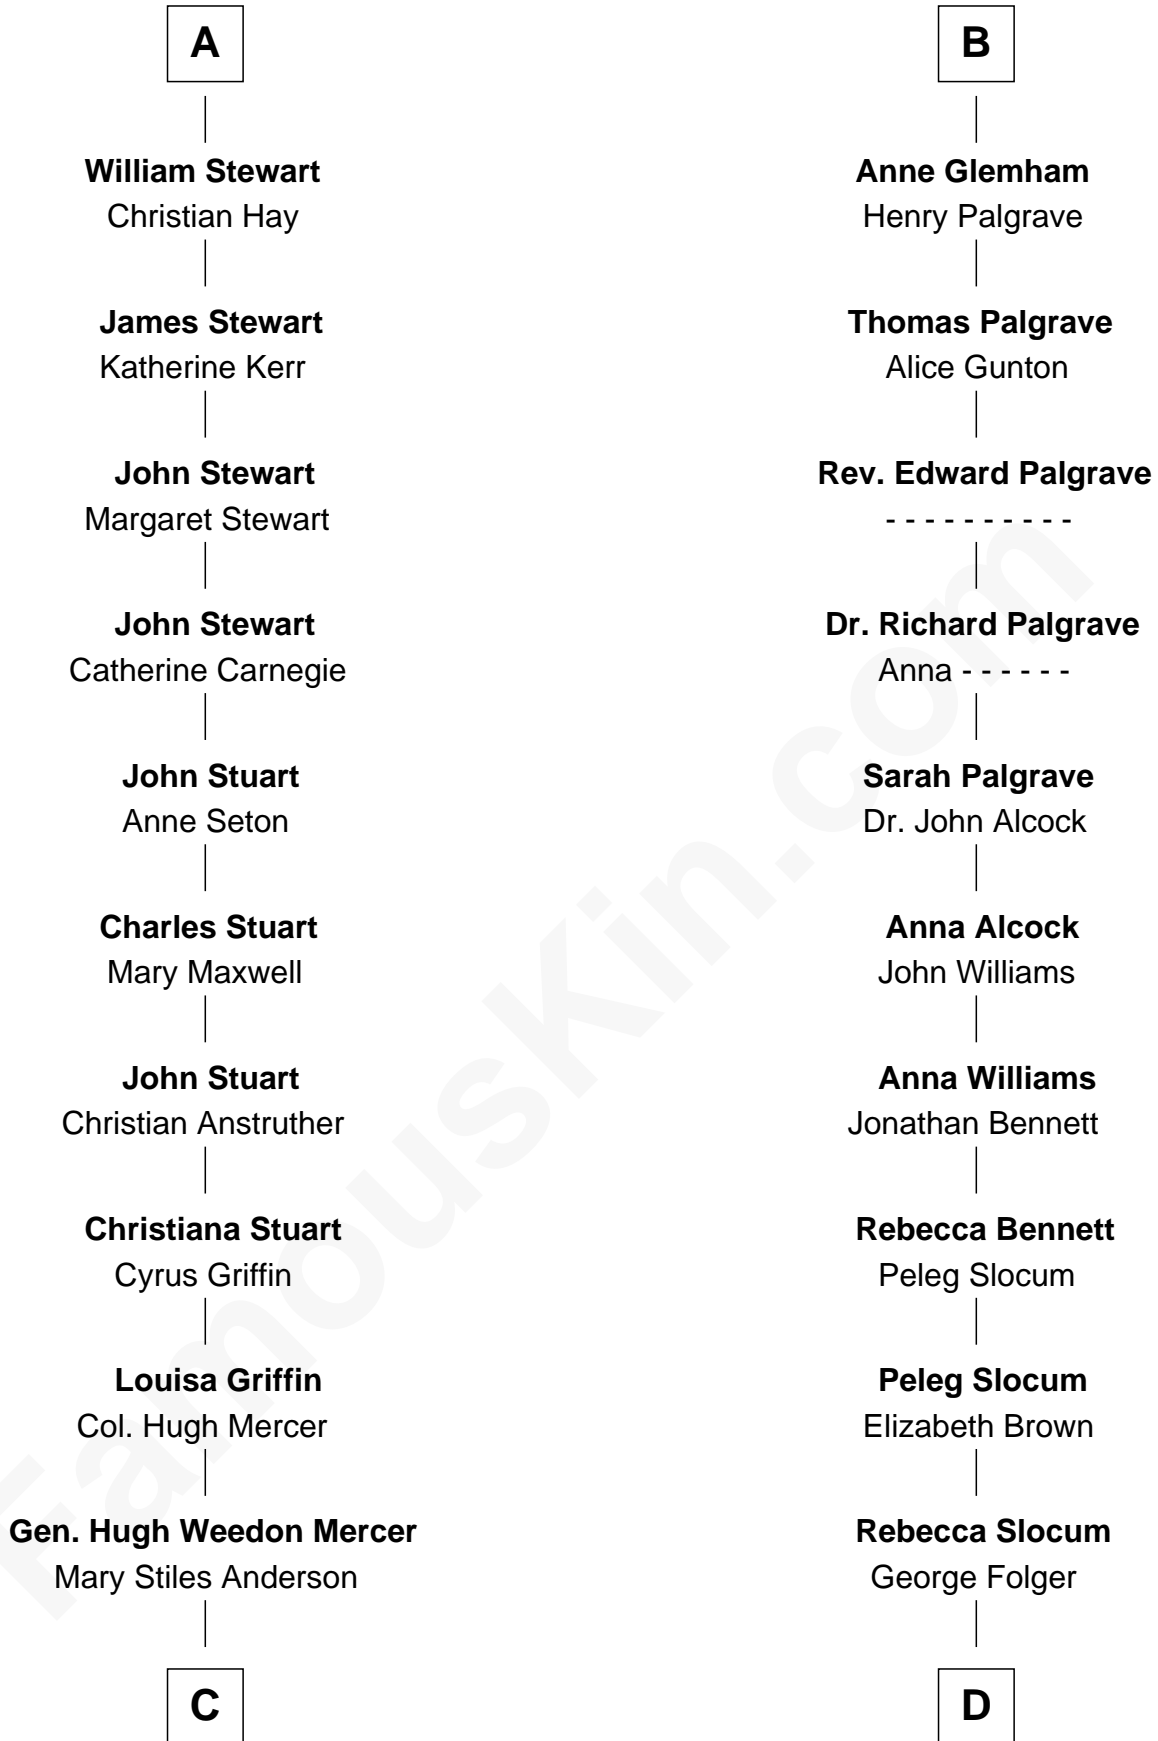

# FamousKin.com Relationship Chart of

**Johnny Mercer**

*Songwriter and Co-Founder of Capitol Records*

19th cousin of

**Henry Clay Folger**

*Founder of Folger Shakespeare Library and Chairman of Standard Oil*

**C**

**George Anderson Mercer**

Nanny Maury Herndon

**George Anderson Mercer**

Lillian Elizabeth Ciucevich

**Johnny Mercer**

*Co-Founder of Capitol Records*

**D**

**Samuel Brown Folger**

Nancy F. Hiller

**Henry Clay Folger**

Eliza Jane Clark

**Henry Clay Folger**

*Chairman of Standard Oil*

FamousKin.com