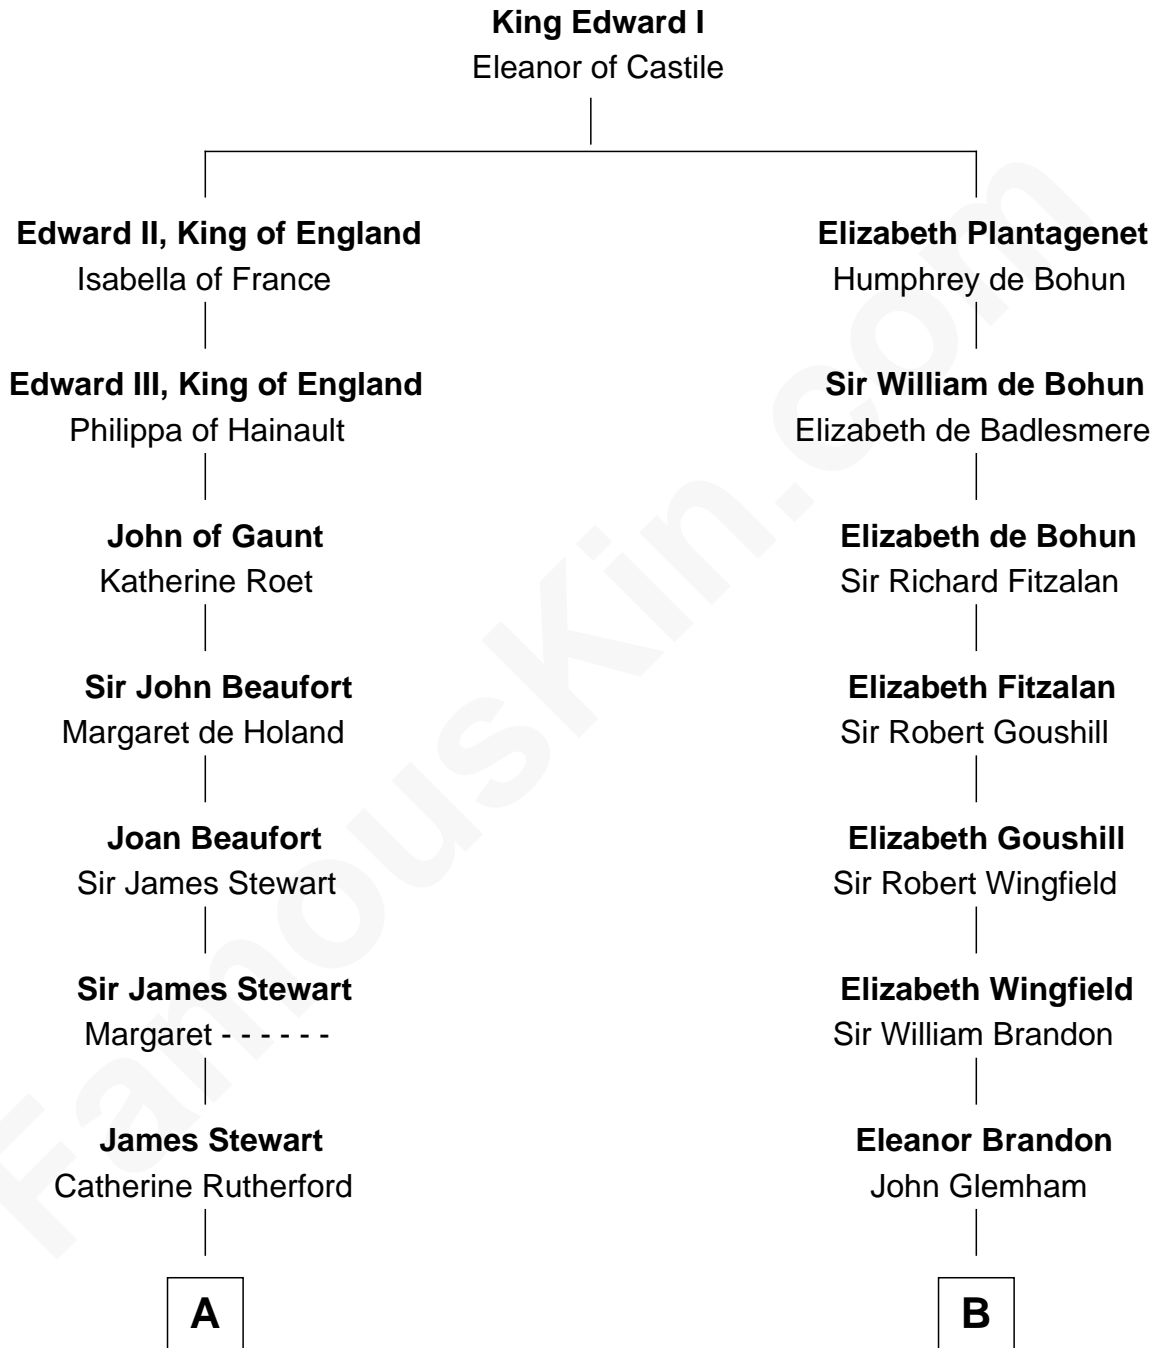

# FamousKin.com Relationship Chart of

**Johnny Mercer**

*Songwriter and Co-Founder of Capitol Records*

19th cousin of

**Henry Clay Folger**

*Founder of Folger Shakespeare Library and Chairman of Standard Oil*

**C**

**George Anderson Mercer**

Nanny Maury Herndon

**George Anderson Mercer**

Lillian Elizabeth Ciucevich

**Johnny Mercer**

*Co-Founder of Capitol Records*

**D**

**Samuel Brown Folger**

Nancy F. Hiller

**Henry Clay Folger**

Eliza Jane Clark

**Henry Clay Folger**

*Chairman of Standard Oil*

FamousKin.com