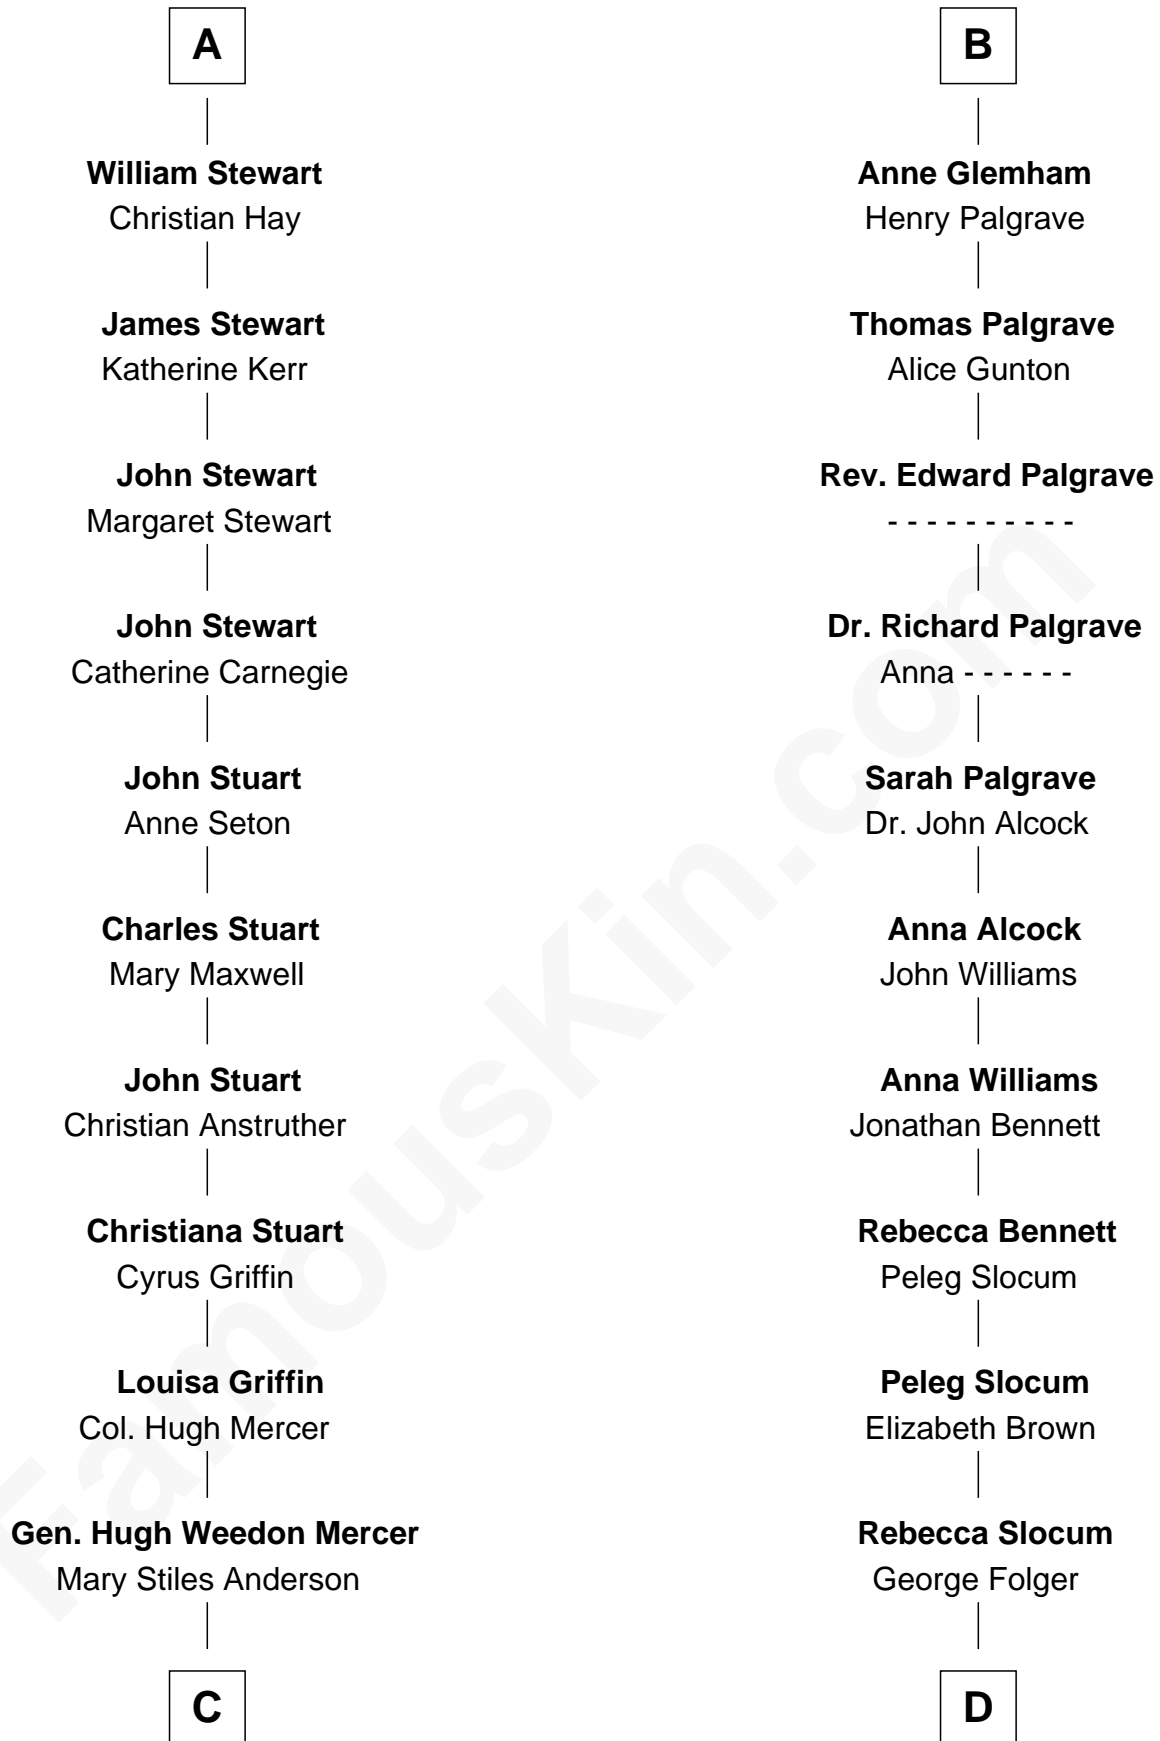

FamousKin.com

Relationship Chart of

Johnny Mercer

Songwriter and Co-Founder of Capitol Records

18th cousin 1 time removed of

J. A. Folger

Founder of Folger Coffee Company

C

George Anderson Mercer

Nanny Maury Herndon

George Anderson Mercer

Lillian Elizabeth Ciucevich

Johnny Mercer

Co-Founder of Capitol Records

D

Samuel Brown Folger