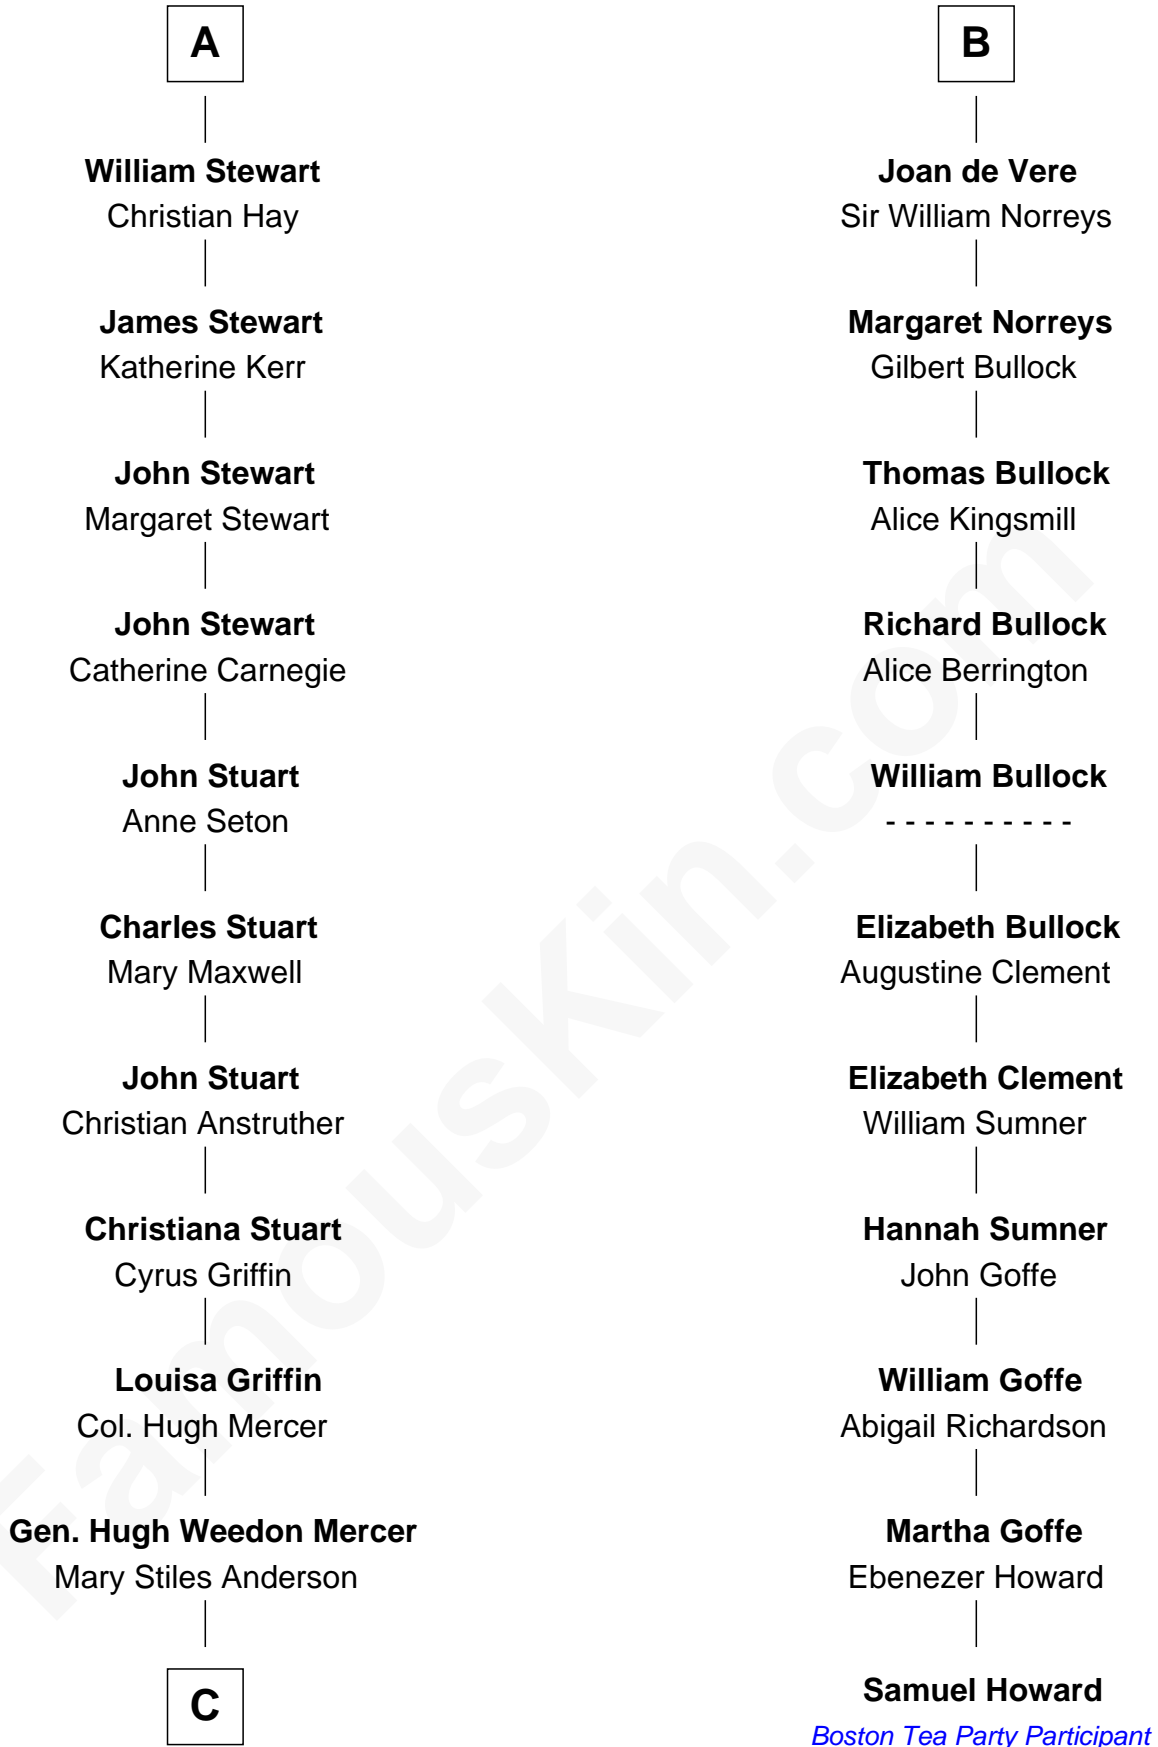

FamousKin.com

Relationship Chart of

Johnny Mercer

Songwriter and Co-Founder of Capitol Records

17th cousin 2 times removed of

Samuel Howard

Boston Tea Party Participant

C

George Anderson Mercer

Nanny Maury Herndon

George Anderson Mercer

Lillian Elizabeth Ciucevich

Johnny Mercer

Co-Founder of Capitol Records

FamousKin.com