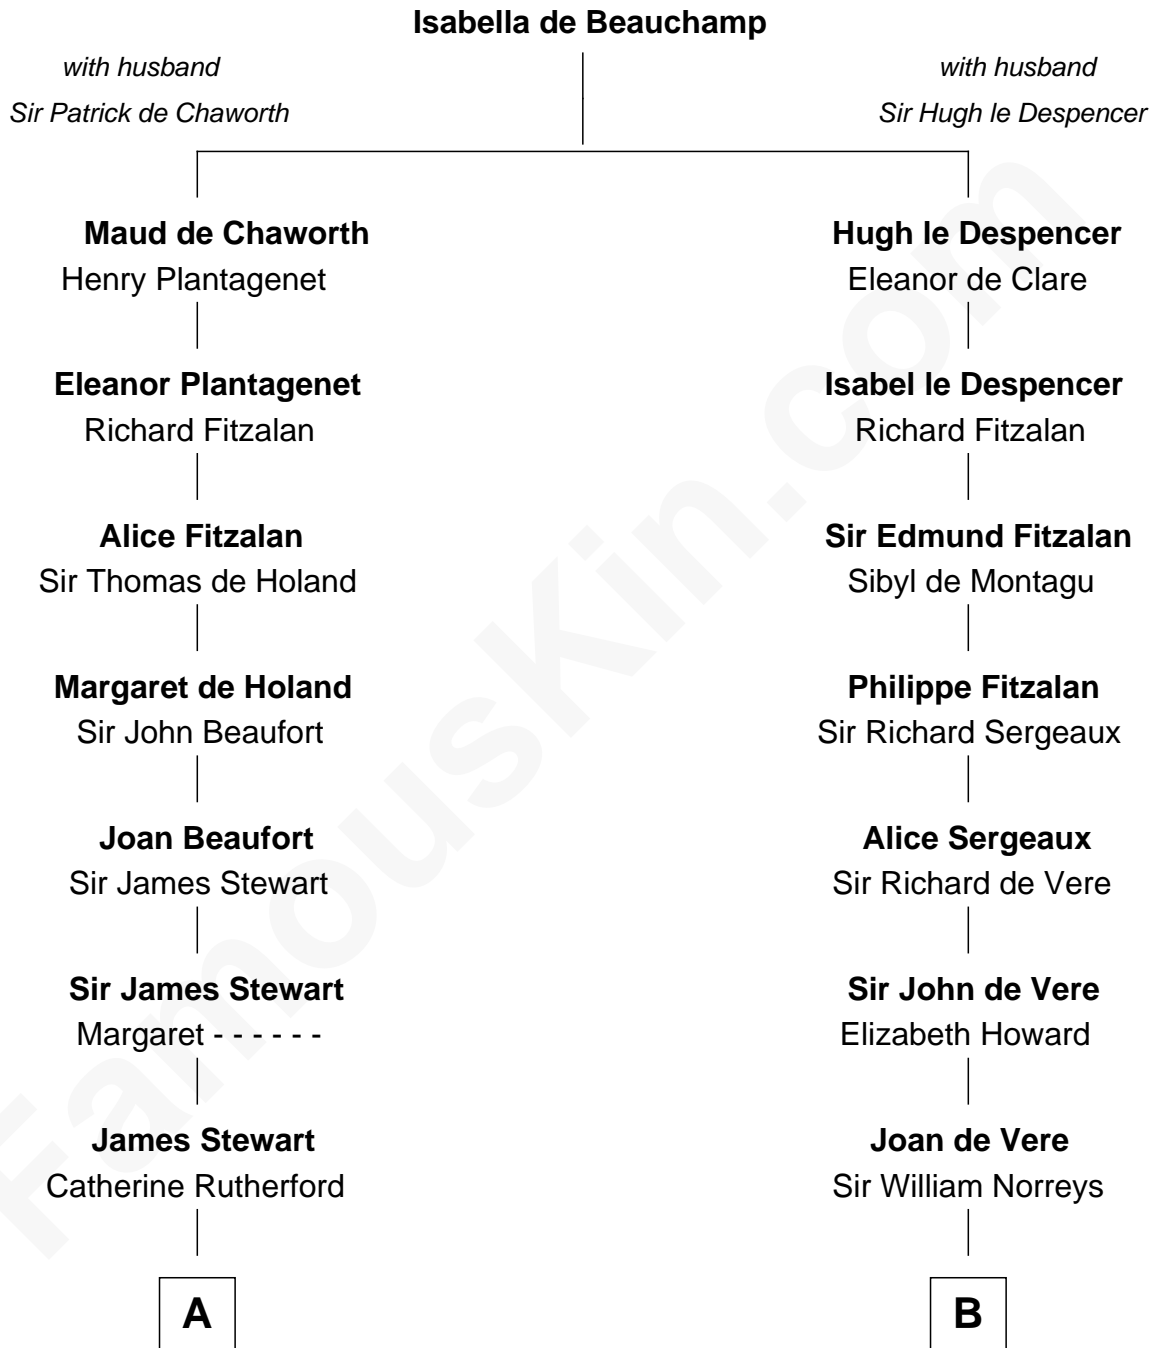

FamousKin.com

Relationship Chart of

Johnny Mercer

Songwriter and Co-Founder of Capitol Records

16th cousin 3 times removed of

Samuel Howard

Boston Tea Party Participant

C

George Anderson Mercer

Nanny Maury Herndon

George Anderson Mercer

Lillian Elizabeth Ciucevich

Johnny Mercer

Co-Founder of Capitol Records

FamousKin.com