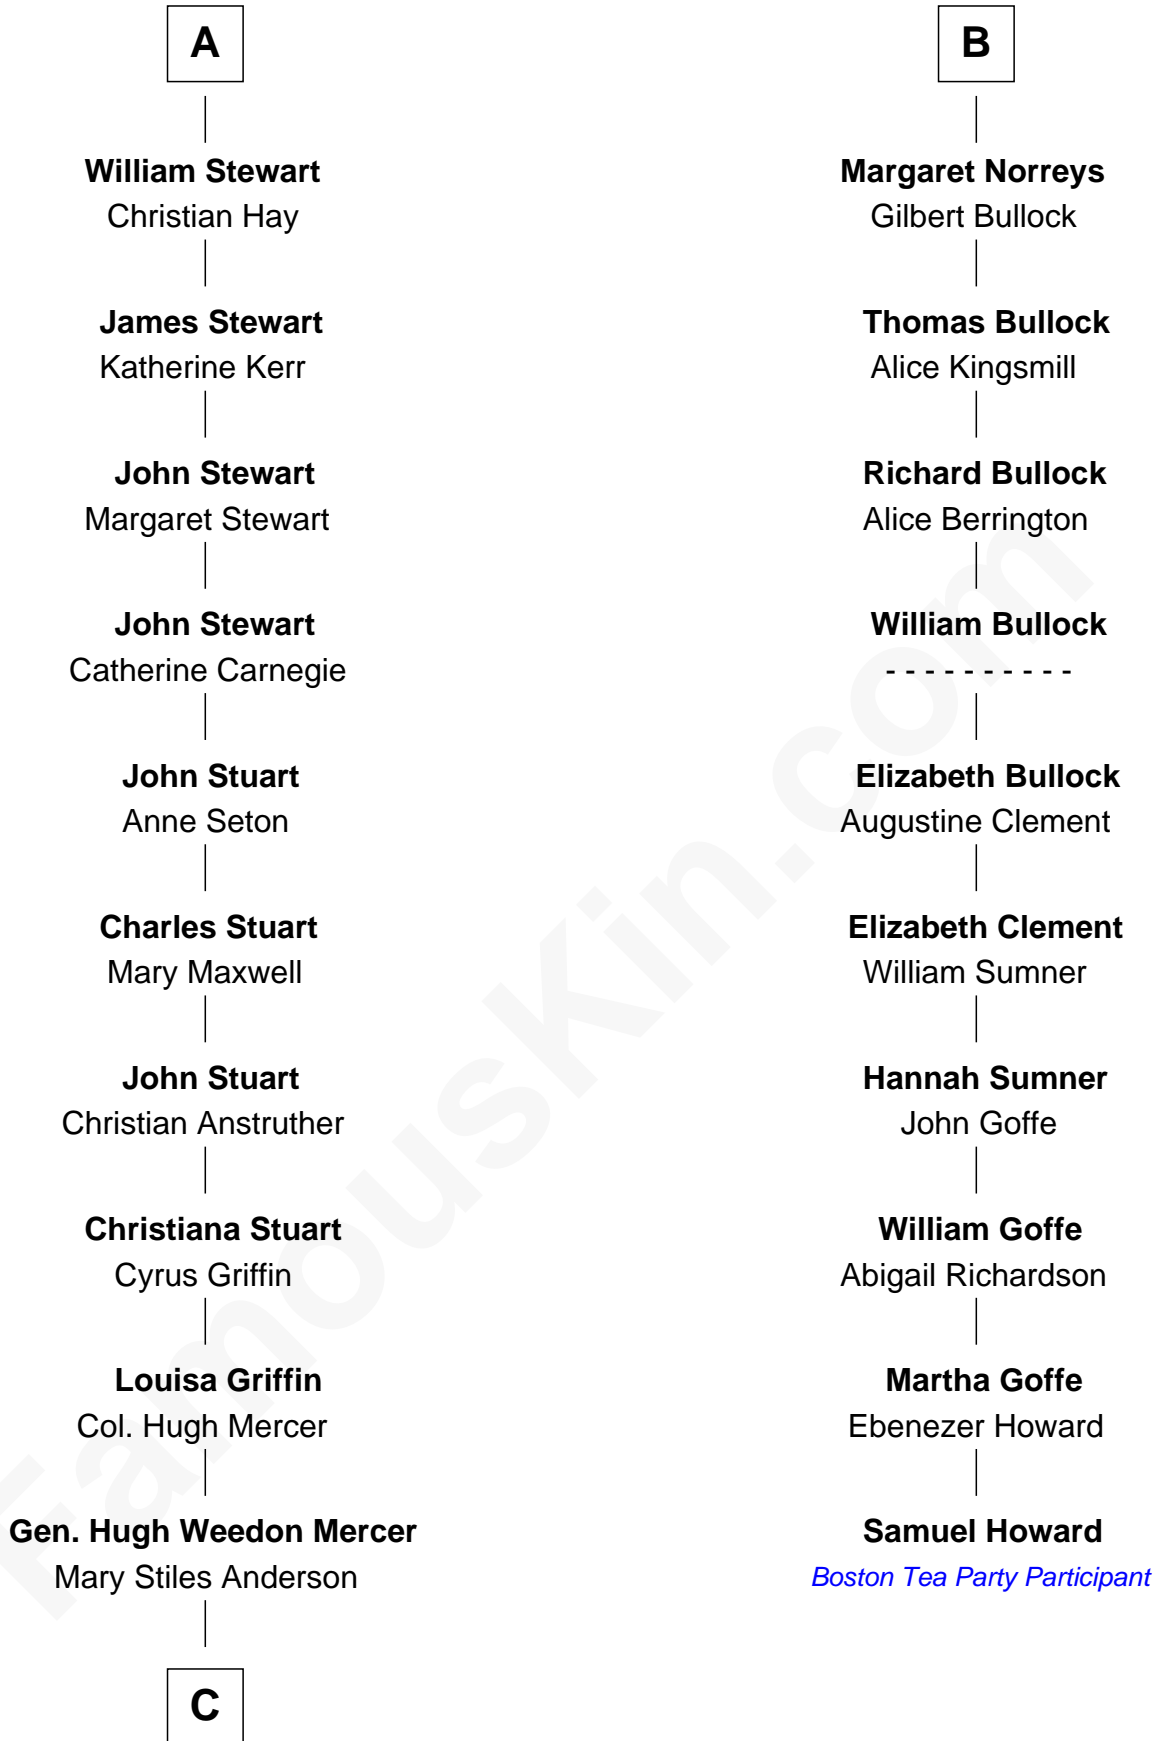

FamousKin.com

Relationship Chart of

Johnny Mercer

Songwriter and Co-Founder of Capitol Records

16th cousin 3 times removed of

Samuel Howard

Boston Tea Party Participant

C

George Anderson Mercer

Nanny Maury Herndon

George Anderson Mercer

Lillian Elizabeth Ciucevich

Johnny Mercer

Co-Founder of Capitol Records

FamousKin.com