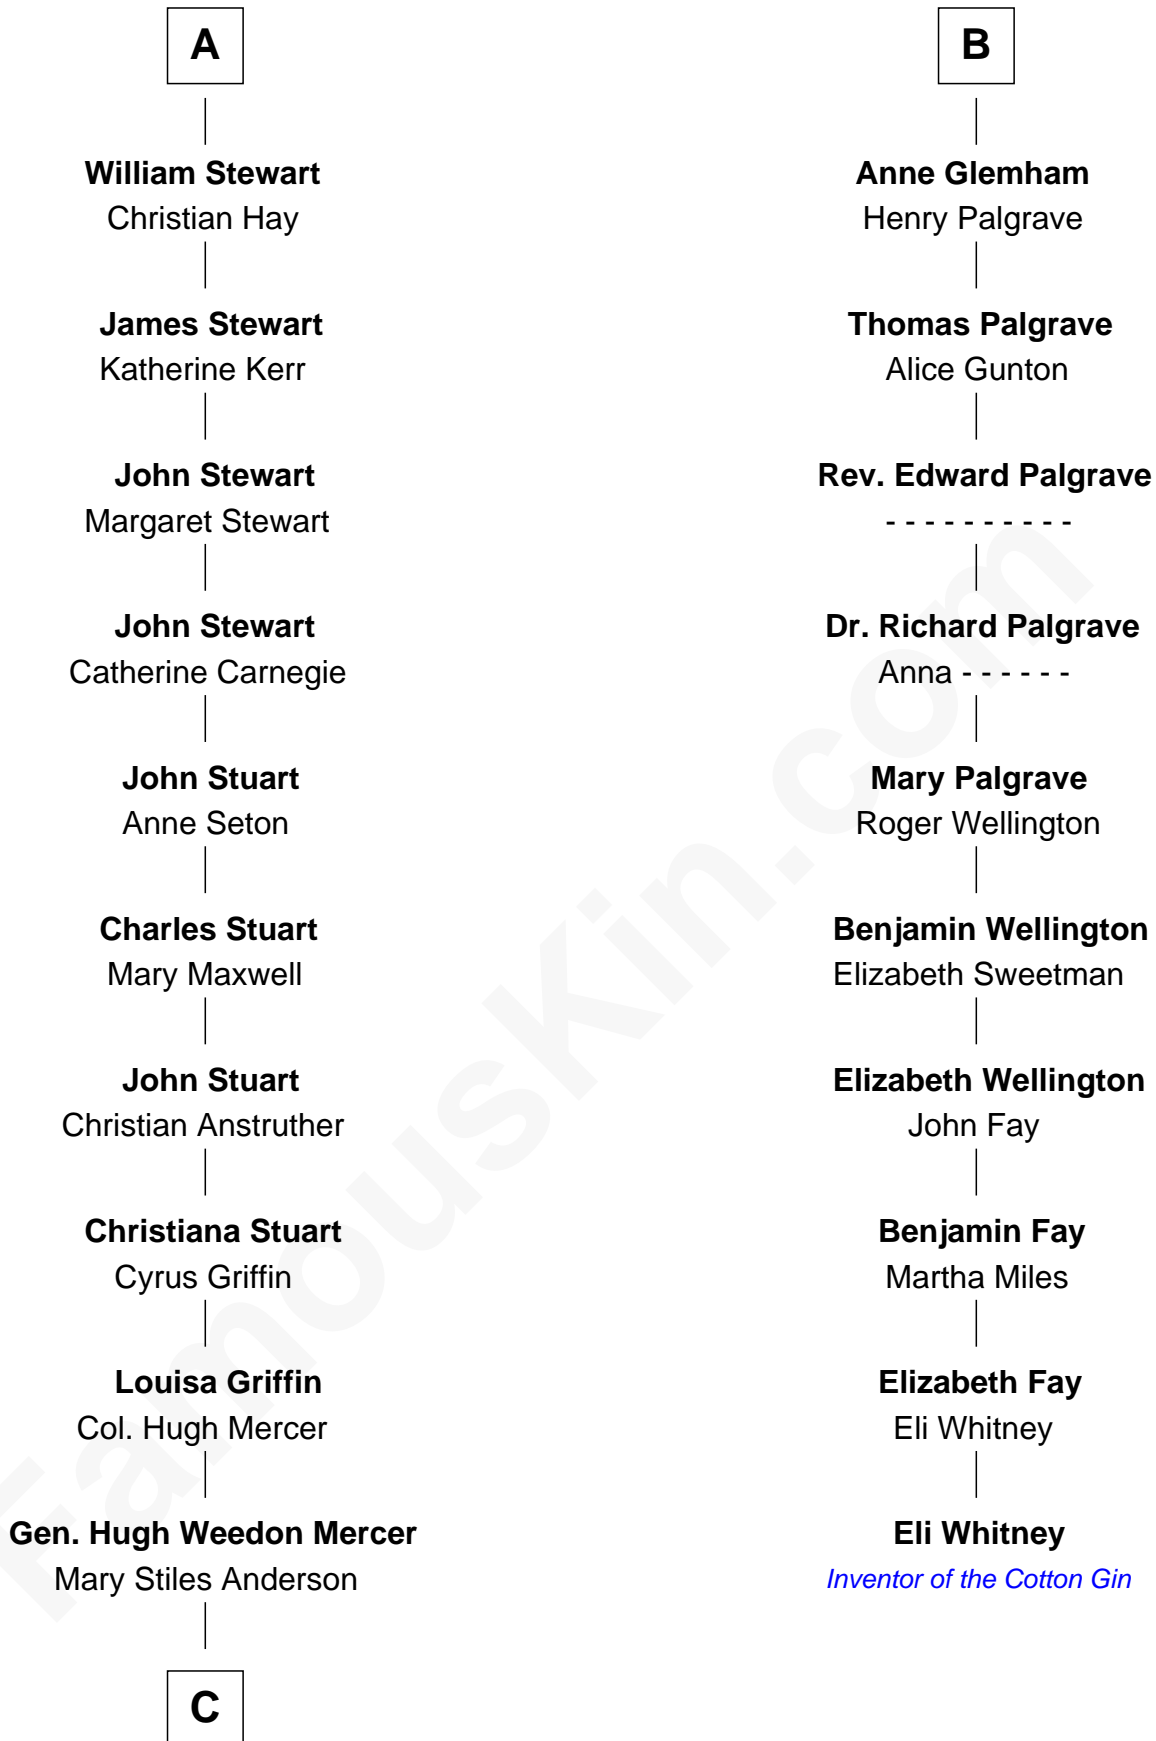

FamousKin.com

Relationship Chart of

Johnny Mercer

Songwriter and Co-Founder of Capitol Records

16th cousin 3 times removed of

Eli Whitney

Inventor of the Cotton Gin

C

George Anderson Mercer

Nanny Maury Herndon

George Anderson Mercer

Lillian Elizabeth Ciucevich

Johnny Mercer

Co-Founder of Capitol Records

FamousKin.com