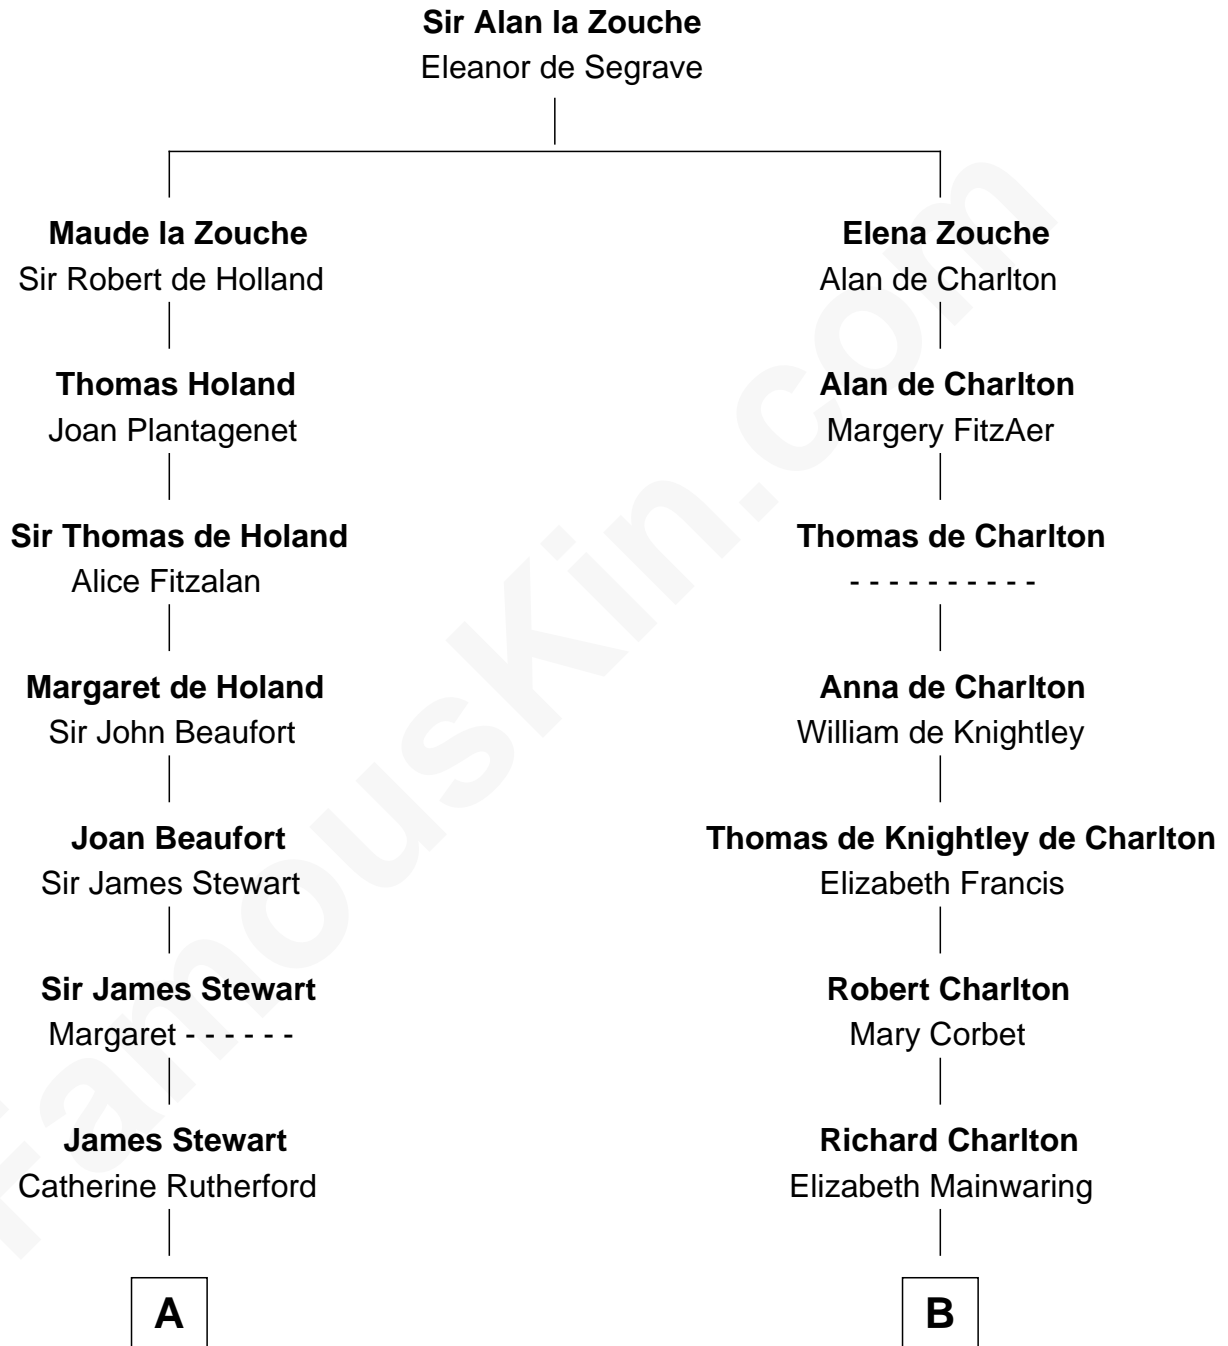

FamousKin.com

Relationship Chart of

Johnny Mercer

Songwriter and Co-Founder of Capitol Records

19th cousin 1 time removed of

Alice (Lee) Roosevelt

First Wife of President Theodore Roosevelt

C

George Anderson Mercer

Nanny Maury Herndon

George Anderson Mercer

Lillian Elizabeth Ciucevich

Johnny Mercer

Co-Founder of Capitol Records

D

Nathaniel Cabot Lee