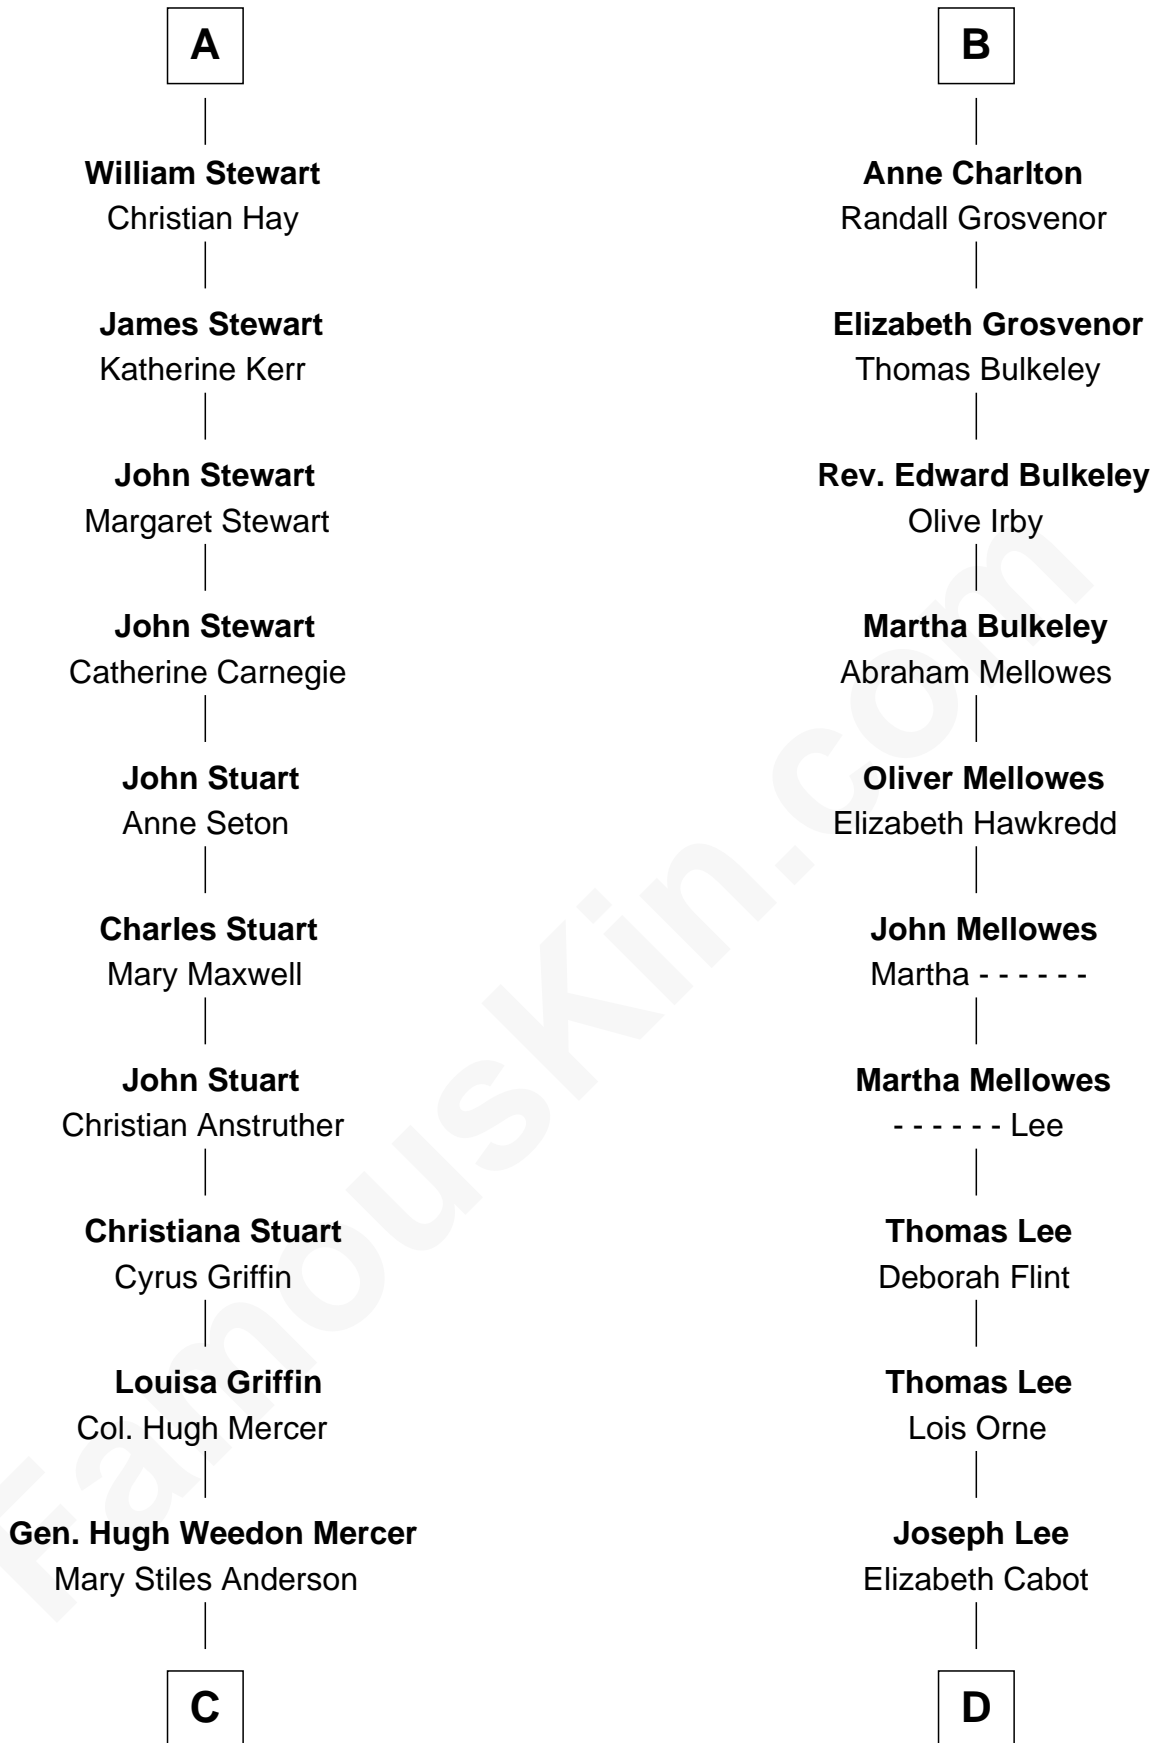

FamousKin.com

Relationship Chart of

Johnny Mercer

Songwriter and Co-Founder of Capitol Records

19th cousin 1 time removed of

Alice (Lee) Roosevelt

First Wife of President Theodore Roosevelt

C

George Anderson Mercer

Nanny Maury Herndon

George Anderson Mercer

Lillian Elizabeth Ciucevich

Johnny Mercer

Co-Founder of Capitol Records

D

Nathaniel Cabot Lee

Mary Ann Cabot

John Clarke Lee

Harriet Paine Rose

George Cabot Lee

Caroline Watts Haskell

Alice (Lee) Roosevelt

Wife of President Theodore Roosevelt

FamousKin.com