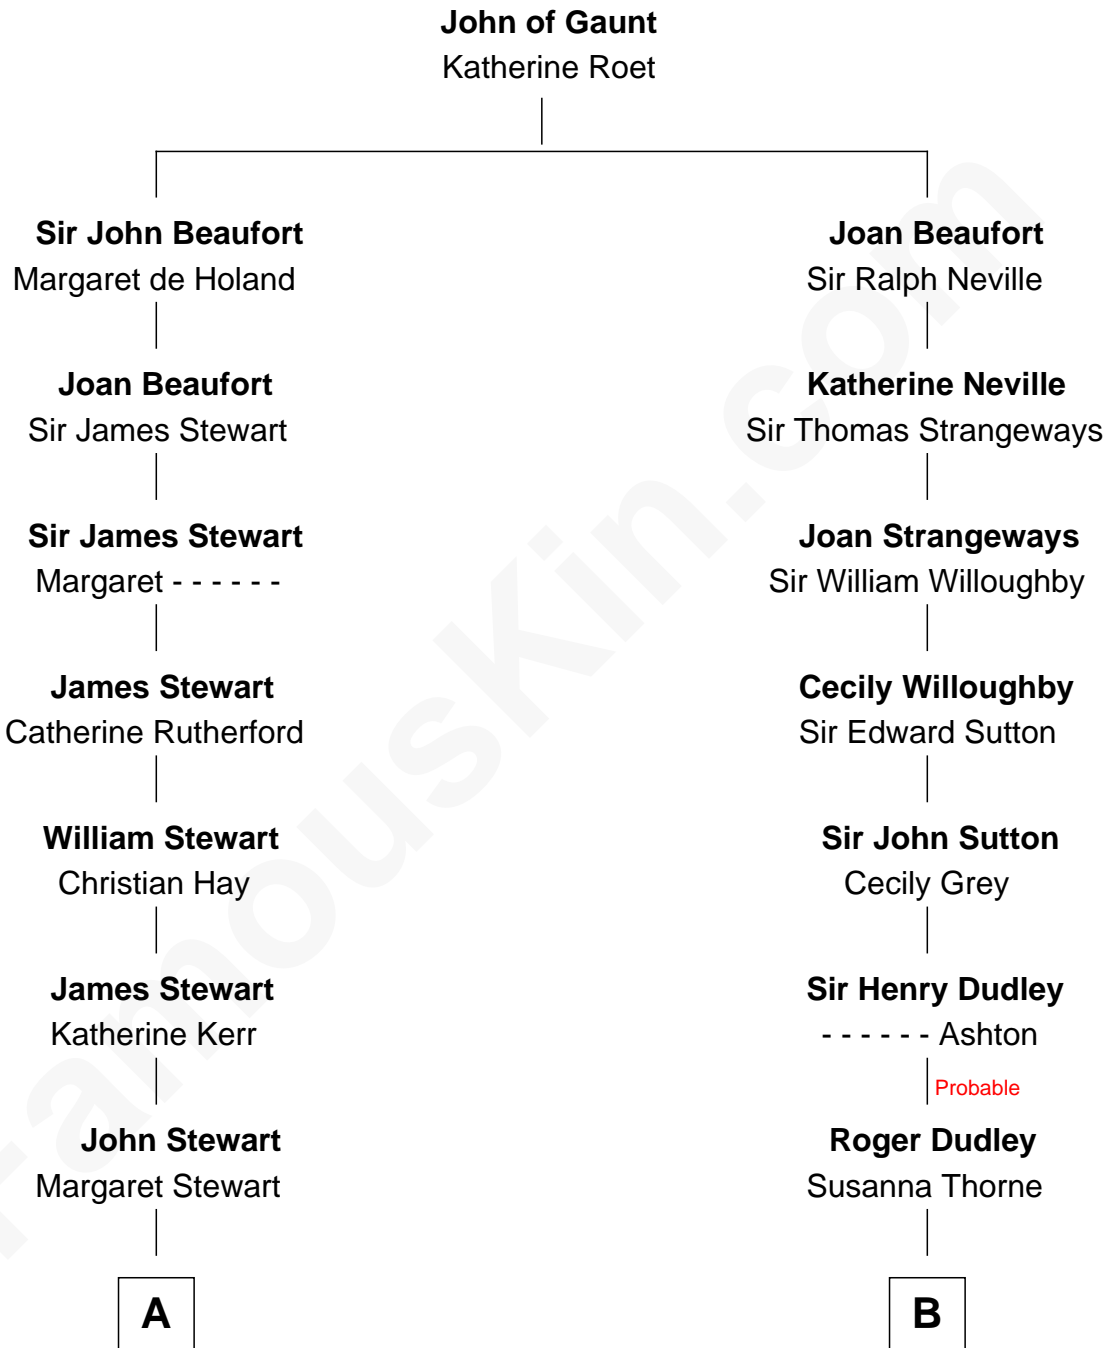

## Relationship Chart of

### Johnny Mercer

*Songwriter and Co-Founder of Capitol Records*

16th cousin 3 times removed of

**James Taylor**  
*Singer-Songwriter*

**C**

**Ella Angelique Knox**  
Henry Herman Woodard

**Gertrude Arline Woodard**  
Dr. Isaac Montrose Taylor

**James Taylor**  
*Singer-Songwriter*

FamousKin.com