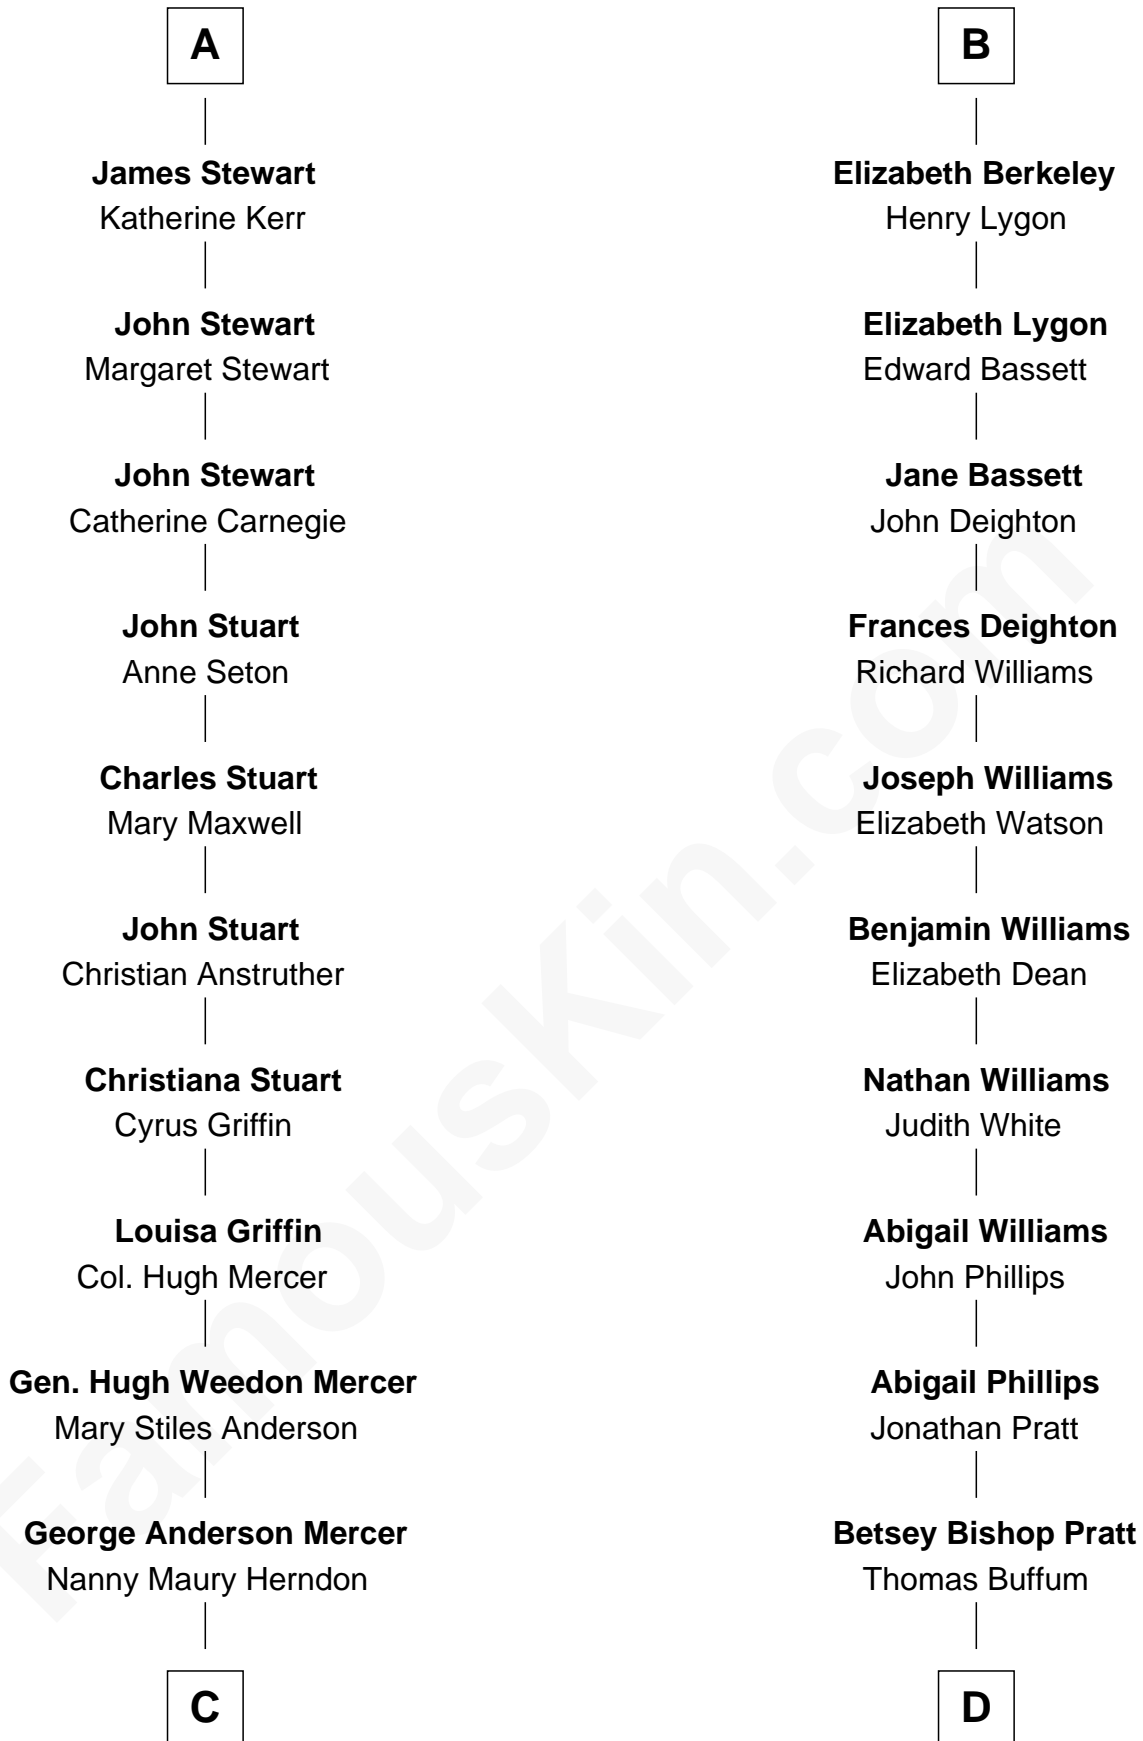

FamousKin.com

Relationship Chart of

Johnny Mercer

Songwriter and Co-Founder of Capitol Records

18th cousin 3 times removed of

James Taylor
Singer-Songwriter

Henry Plantagenet
Maud de Chaworth

C

George Anderson Mercer
Lillian Elizabeth Ciucevich

Johnny Mercer
Co-Founder of Capitol Records

D

Eliza Ann Buffum
Granville Hall Leonard

Emily Roxanna Leonard
Stanford Lyman Haynes

Theodosia Haynes
Alexander Taylor

Dr. Isaac Montrose Taylor
Gertrude Arline Woodard

James Taylor
Singer-Songwriter

FamousKin.com