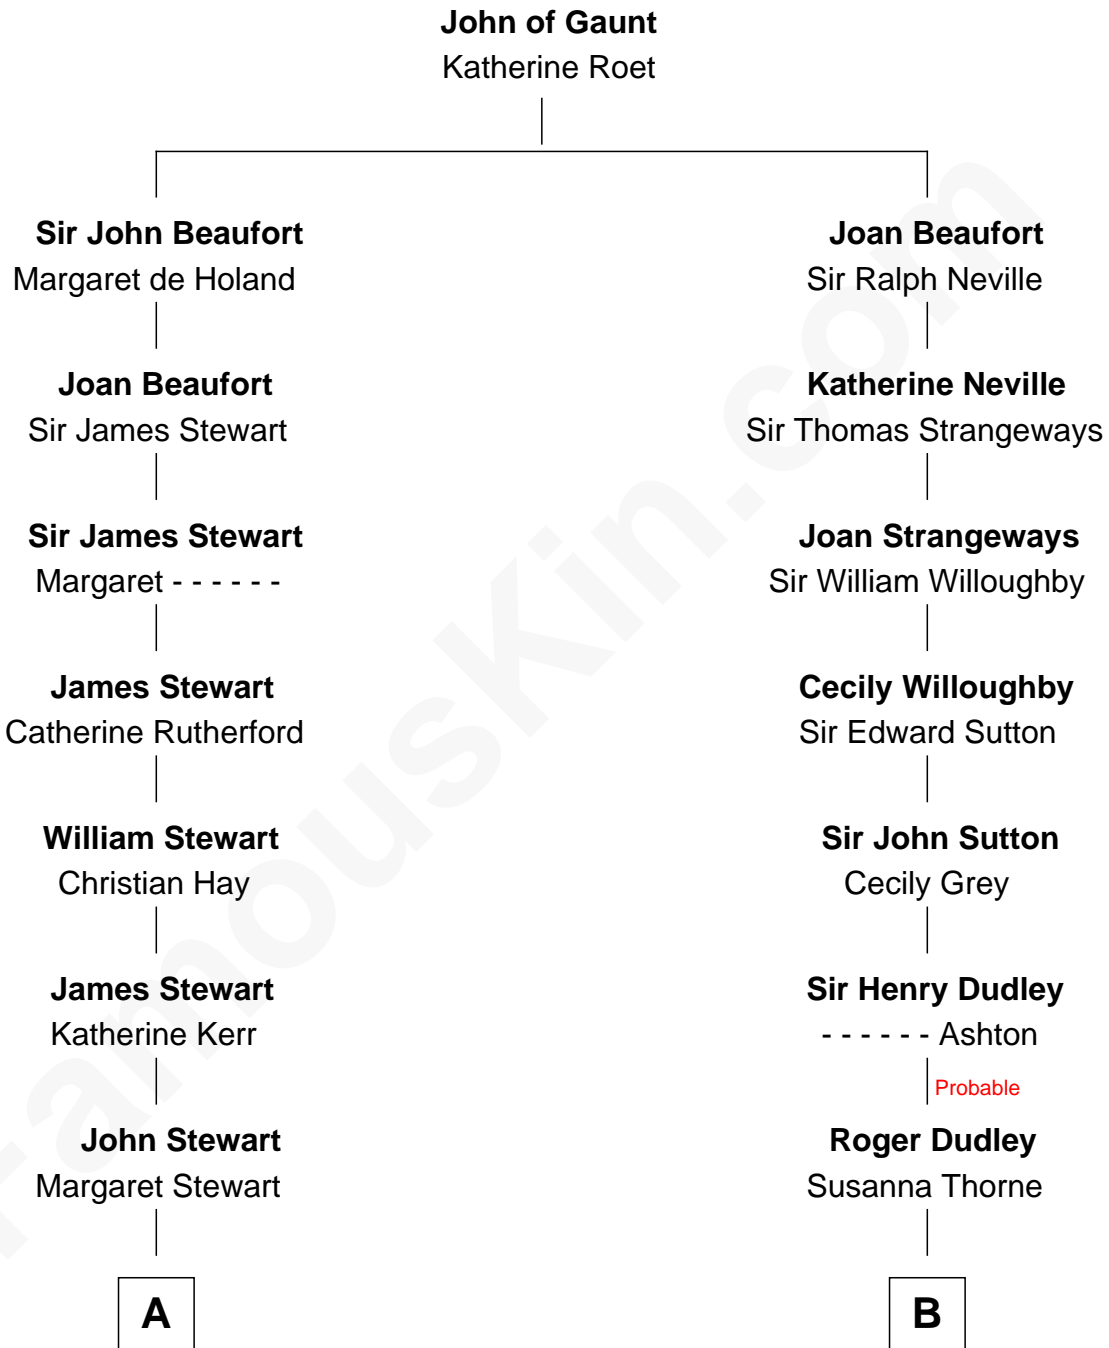

FamousKin.com

Relationship Chart of

Johnny Mercer

Songwriter and Co-Founder of Capitol Records

16th cousin 2 times removed of

Bill Weld

68th Governor of Massachusetts

C

David Weld
Mary Blake Nichols

Bill Weld

68th Governor of Massachusetts

FamousKin.com