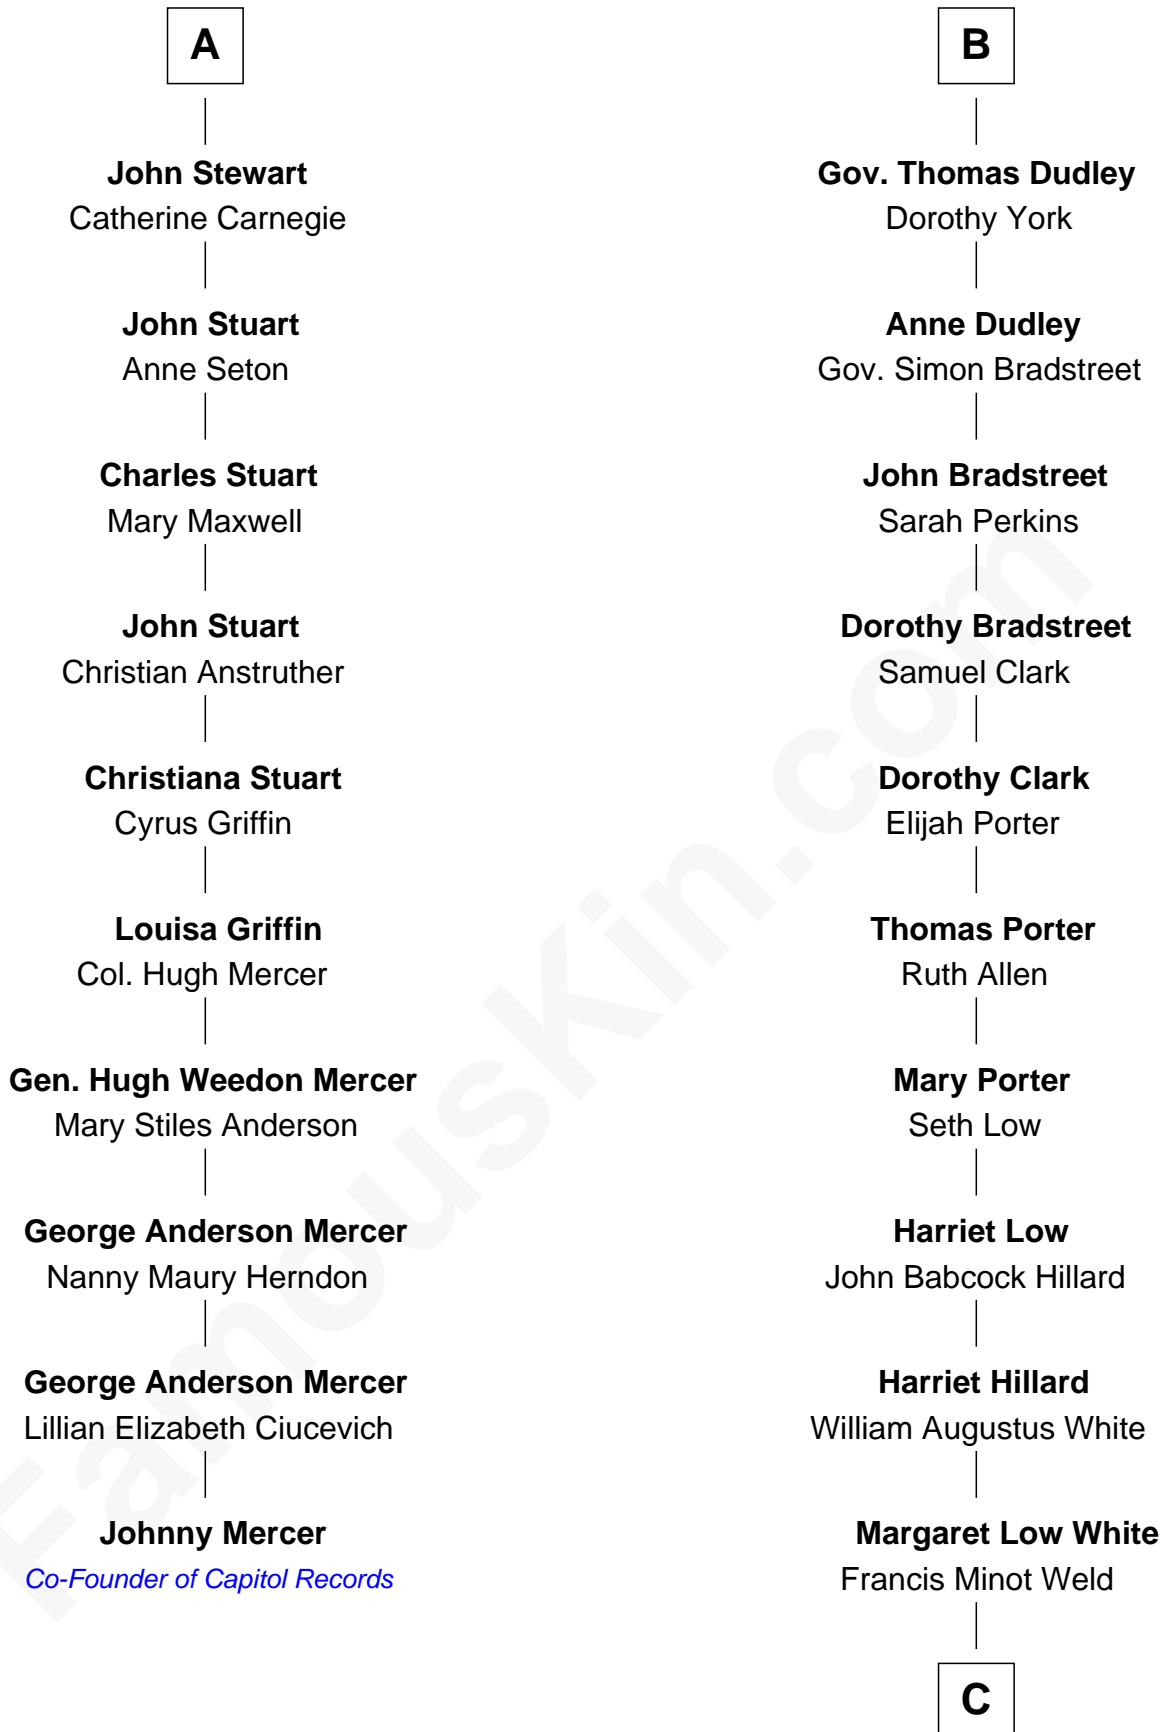

FamousKin.com

Relationship Chart of

Johnny Mercer

Songwriter and Co-Founder of Capitol Records

16th cousin 2 times removed of

Bill Weld

68th Governor of Massachusetts

C

David Weld
Mary Blake Nichols

Bill Weld

68th Governor of Massachusetts

FamousKin.com