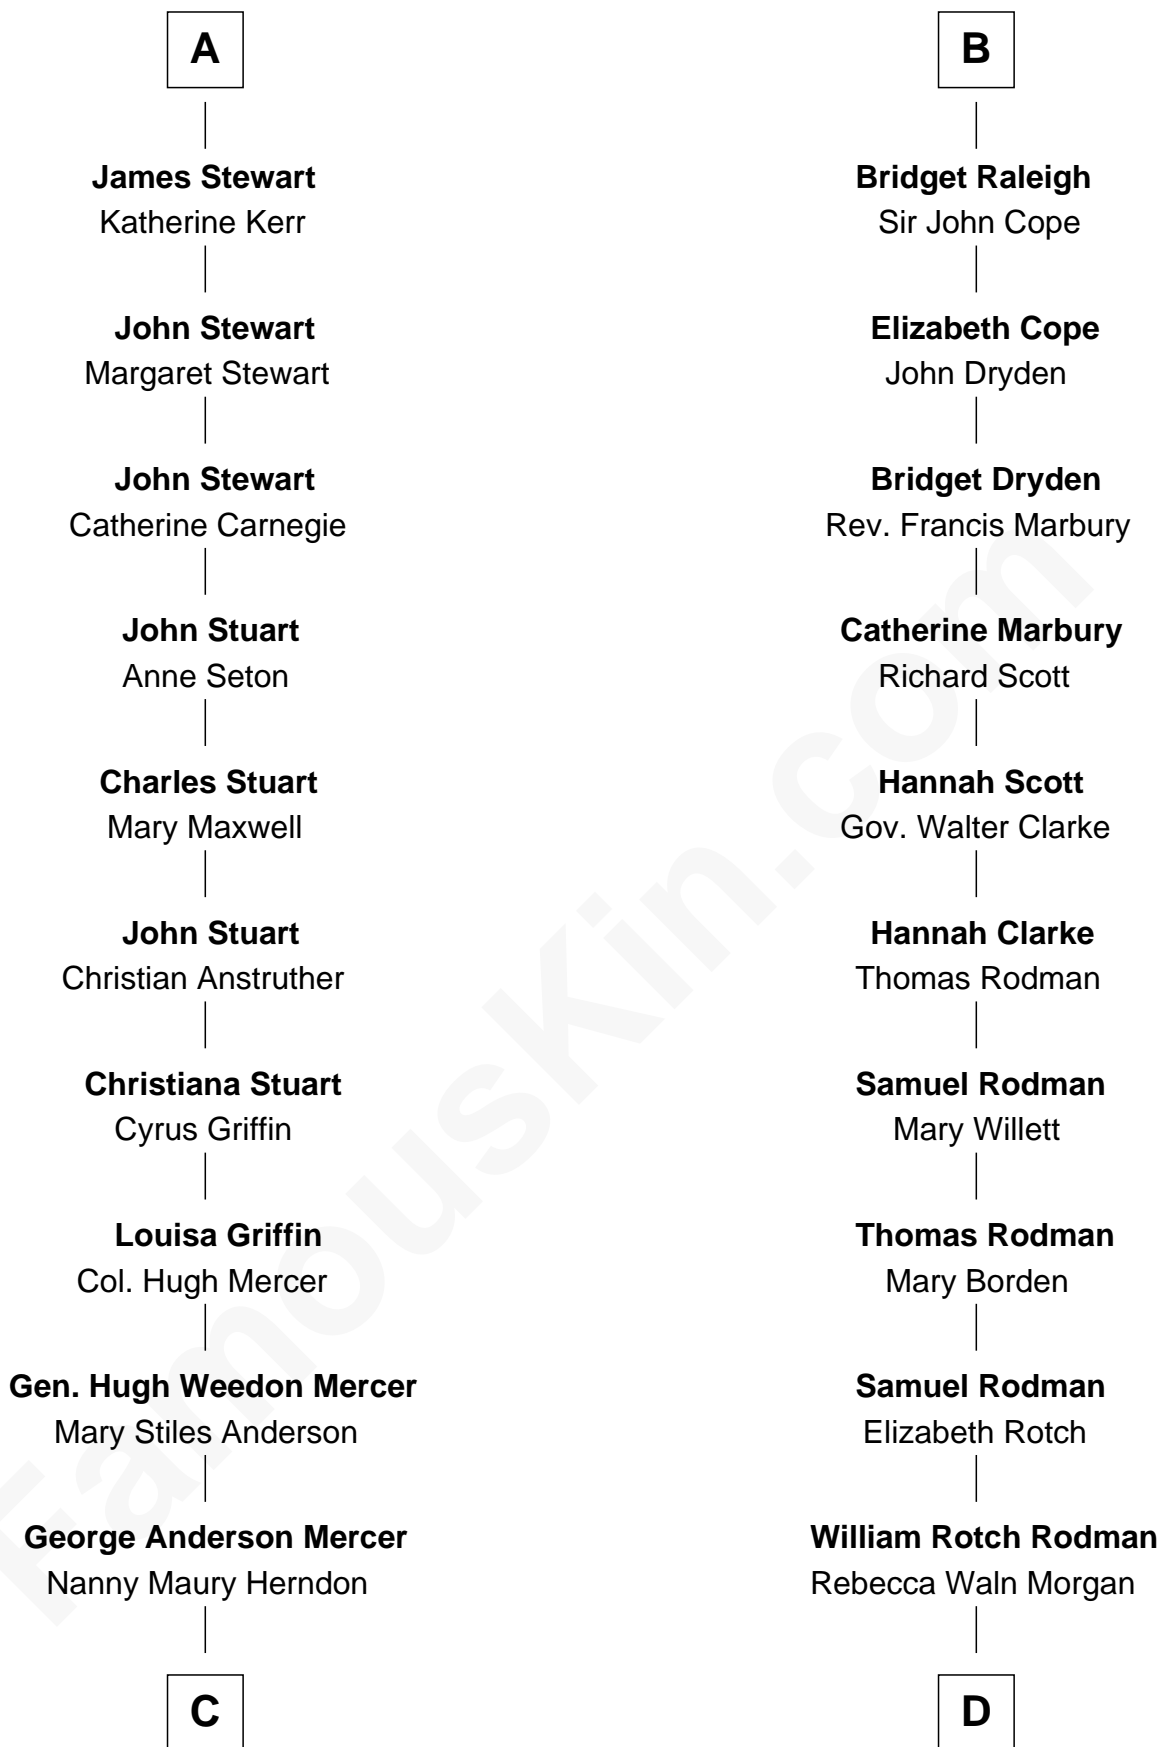

## Relationship Chart of

### Johnny Mercer

*Songwriter and Co-Founder of Capitol Records*

18th cousin 3 times removed of

### Tuesday Weld

*TV and Movie Actress*

**Edmund Fitzalan**

Alice de Warenne

**C**

**George Anderson Mercer**  
Lillian Elizabeth Ciucevich

**Johnny Mercer**  
*Co-Founder of Capitol Records*

**D**

**Alfred Rodman**  
Anna Lothrop Motley

**Eloise Rodman**  
Stephen Minot Weld

**Edward Motley Weld**  
Sarah Lothrop King

**Lothrop Motley Weld**  
Yosene Balfour Ker

**Tuesday Weld**  
*TV and Movie Actress*