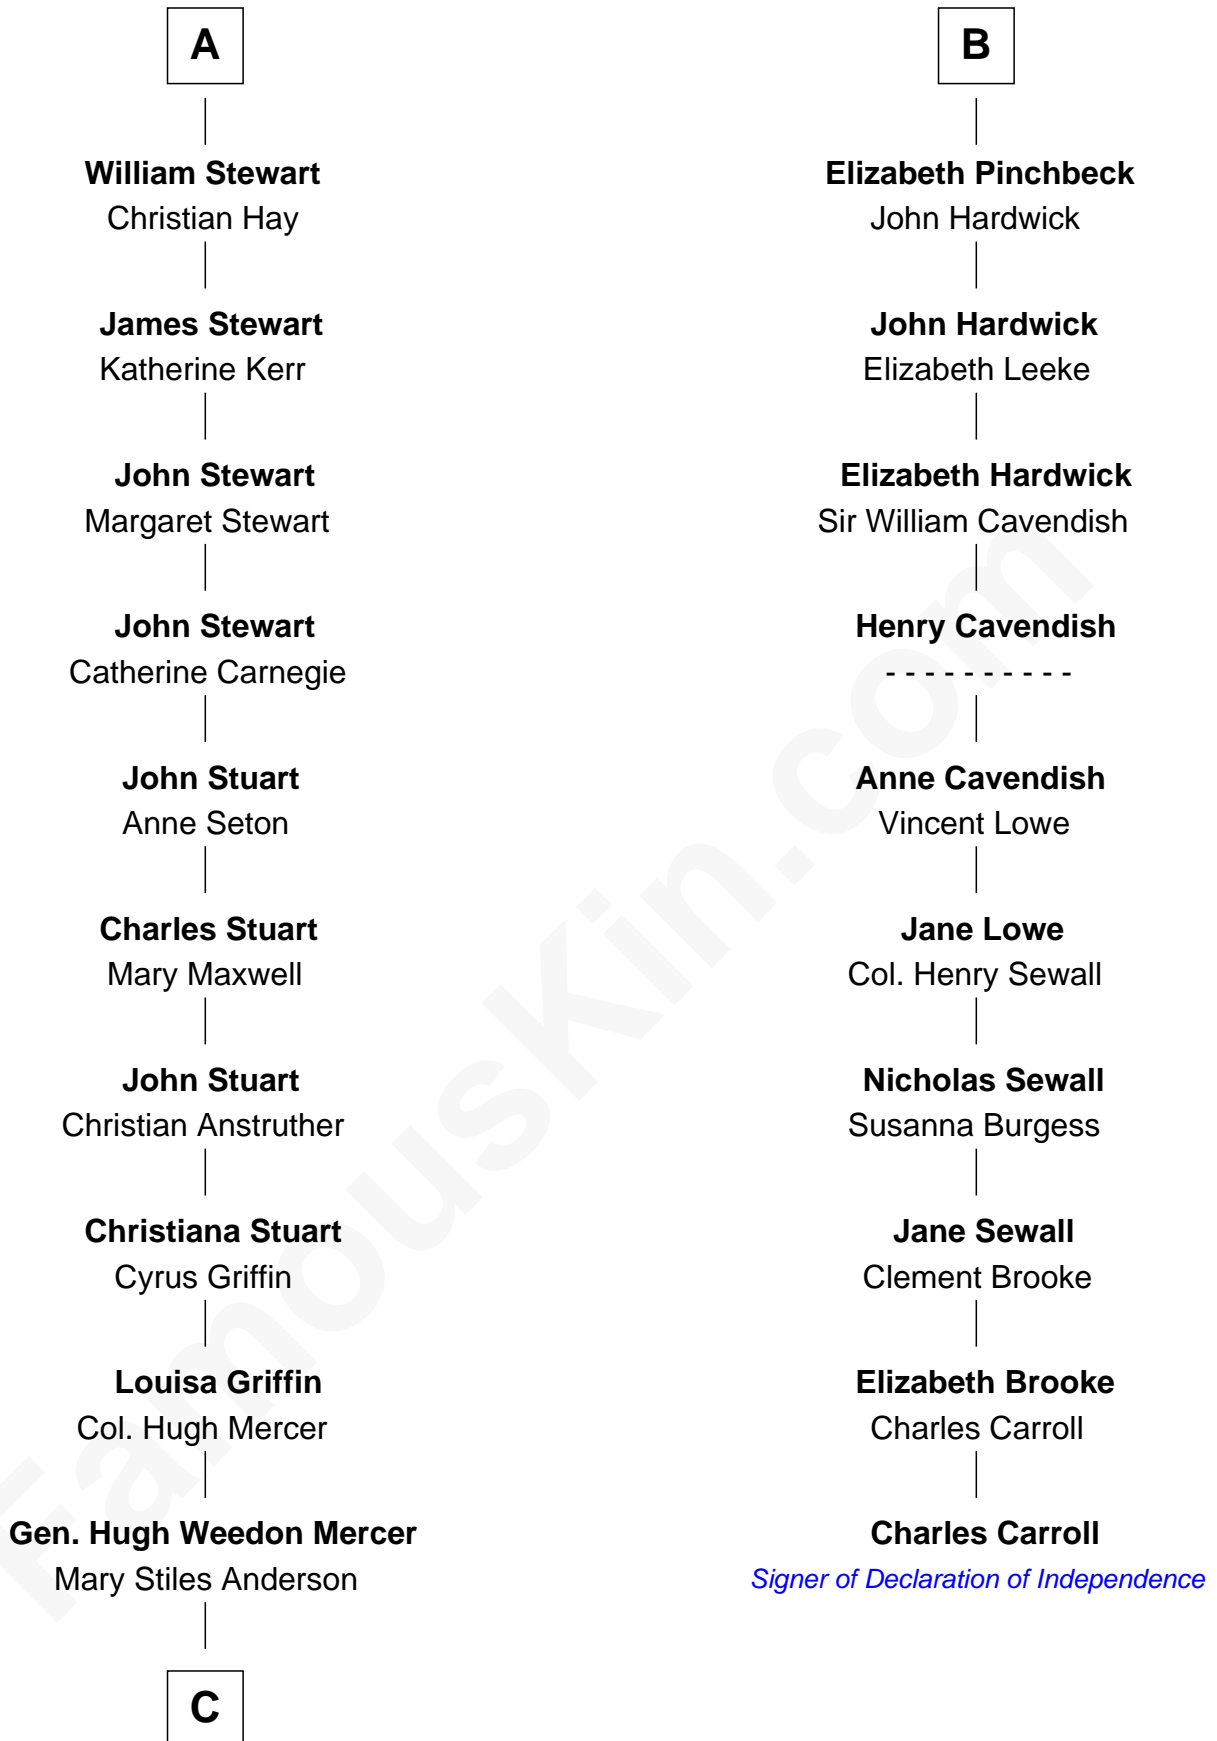

FamousKin.com

Relationship Chart of

Johnny Mercer

Songwriter and Co-Founder of Capitol Records

16th cousin 3 times removed of

Charles Carroll

Signer of the Declaration of Independence

C

George Anderson Mercer

Nanny Maury Herndon

George Anderson Mercer

Lillian Elizabeth Ciucevich

Johnny Mercer

Co-Founder of Capitol Records

FamousKin.com