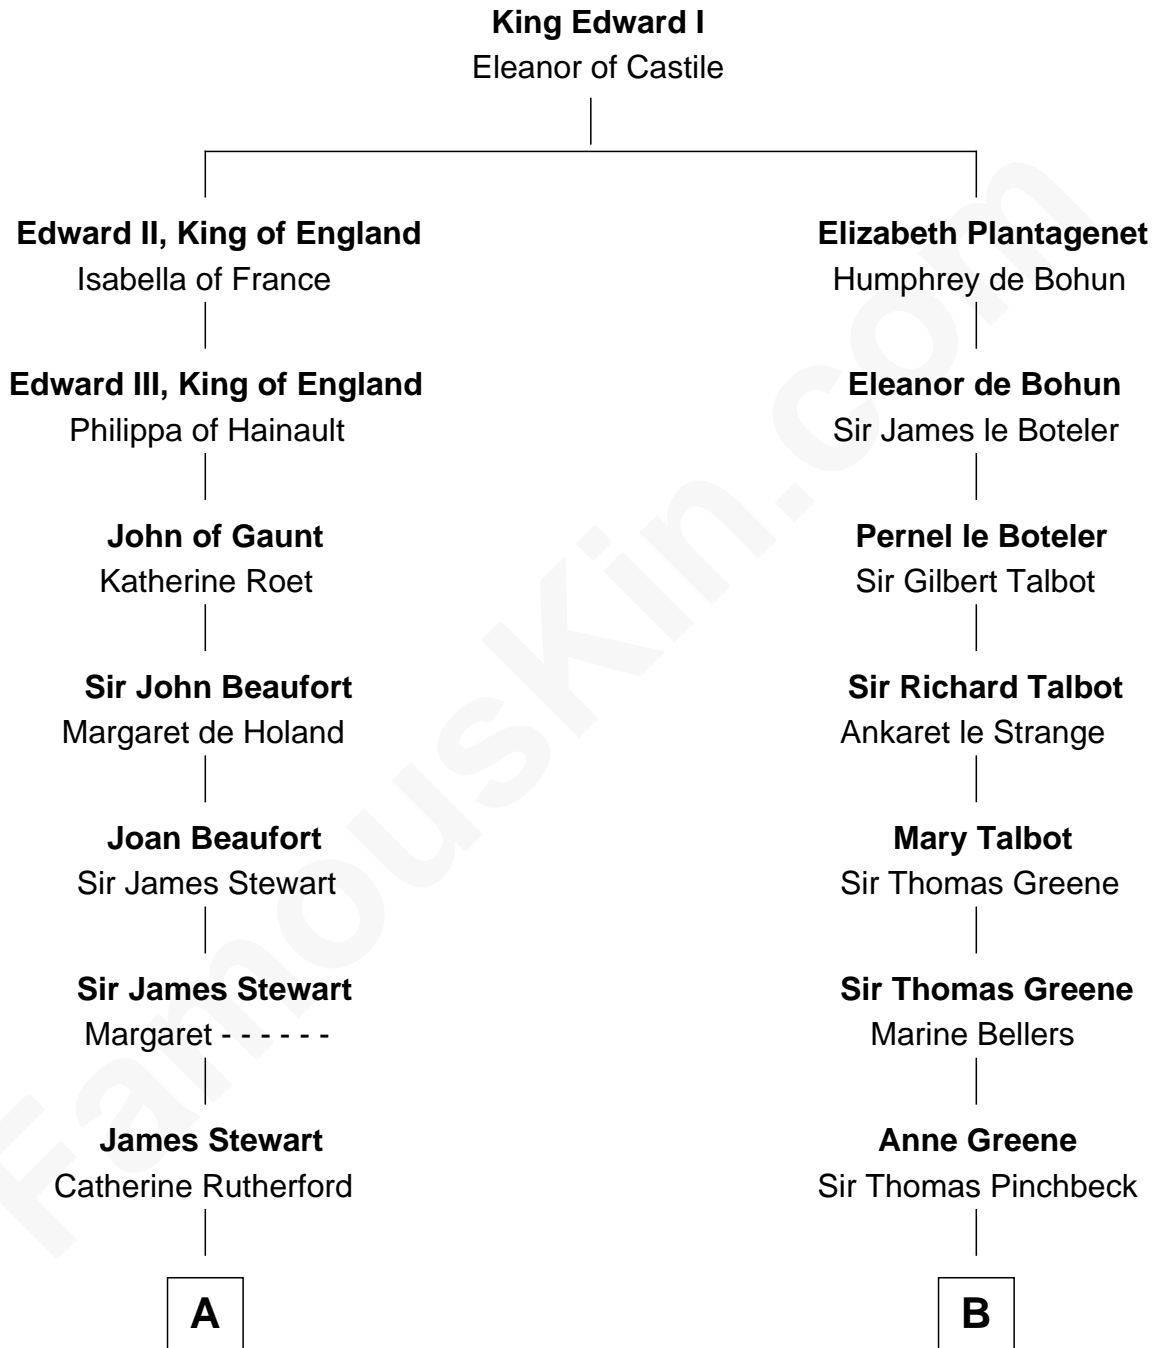

FamousKin.com

Relationship Chart of

Johnny Mercer

Songwriter and Co-Founder of Capitol Records

16th cousin 3 times removed of

Charles Carroll

Signer of the Declaration of Independence

C

George Anderson Mercer

Nanny Maury Herndon

George Anderson Mercer

Lillian Elizabeth Ciucevich

Johnny Mercer

Co-Founder of Capitol Records

FamousKin.com