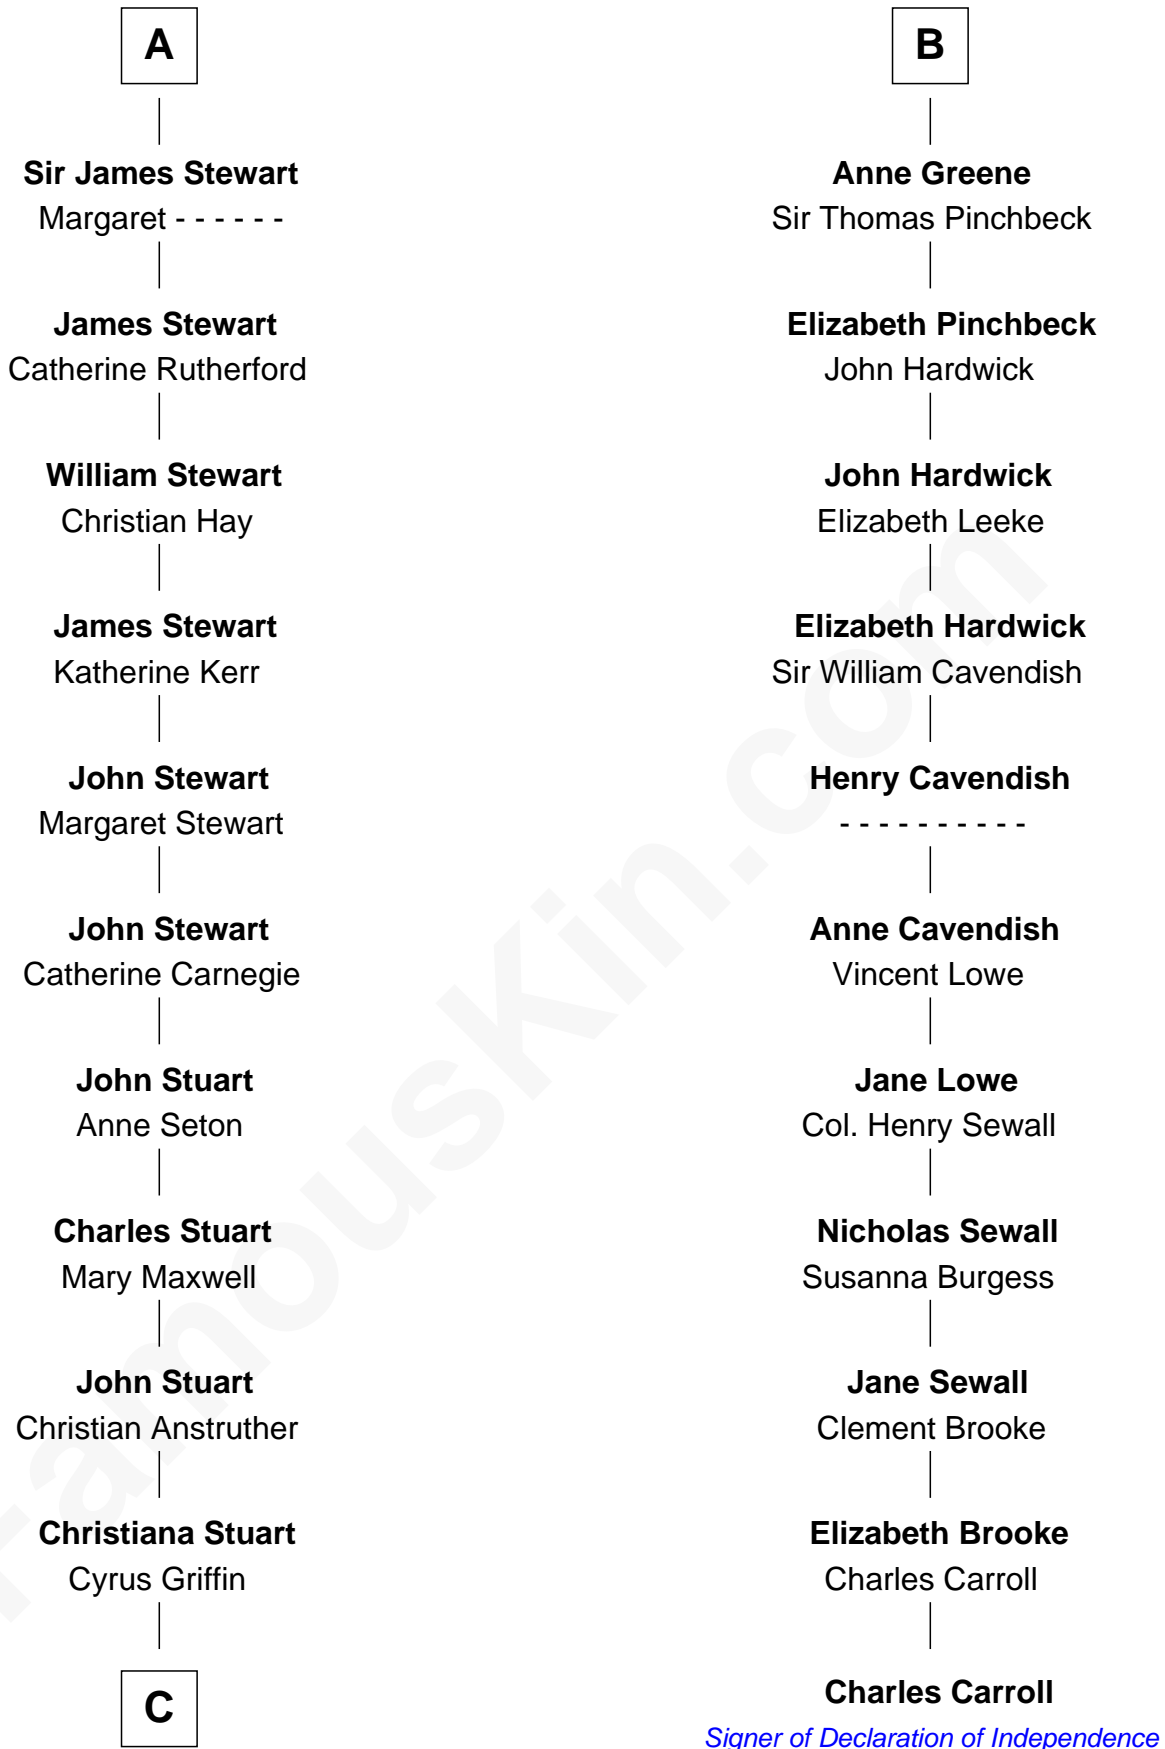

## Relationship Chart of

### Johnny Mercer

*Songwriter and Co-Founder of Capitol Records*

17th cousin 4 times removed of

### Charles Carroll

*Signer of the Declaration of Independence*

**Sir John FitzGeoffrey**

Isabel le Bigod

**C**

—  
**Louisa Griffin**  
Col. Hugh Mercer

—  
**Gen. Hugh Weedon Mercer**  
Mary Stiles Anderson