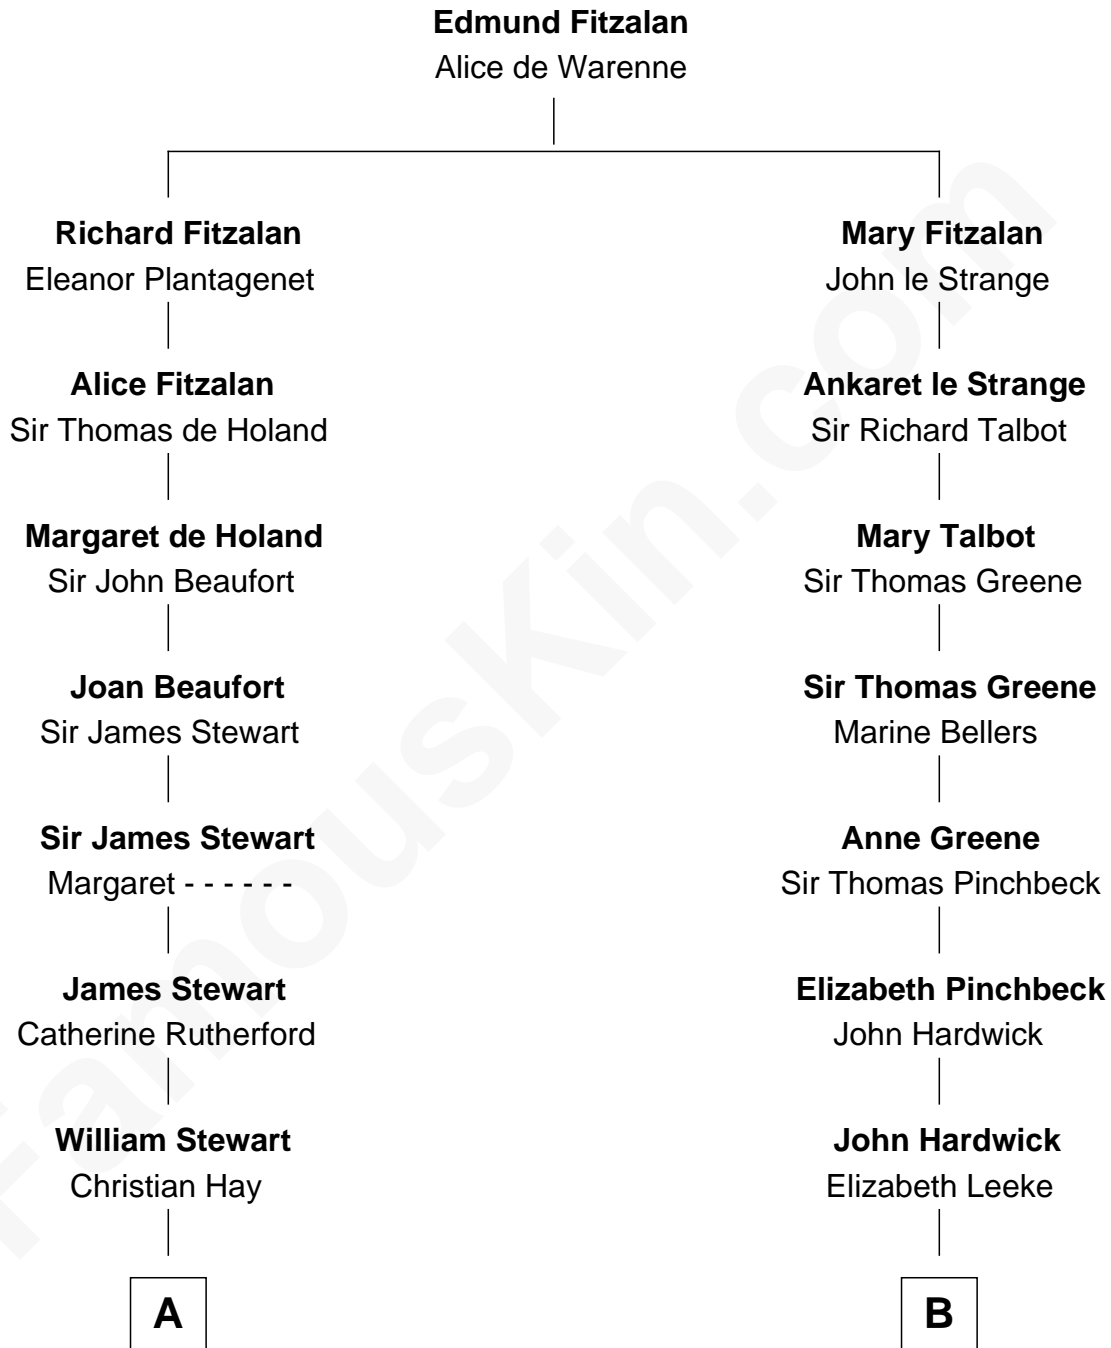

Charles Carroll

Signer of the Declaration of Independence