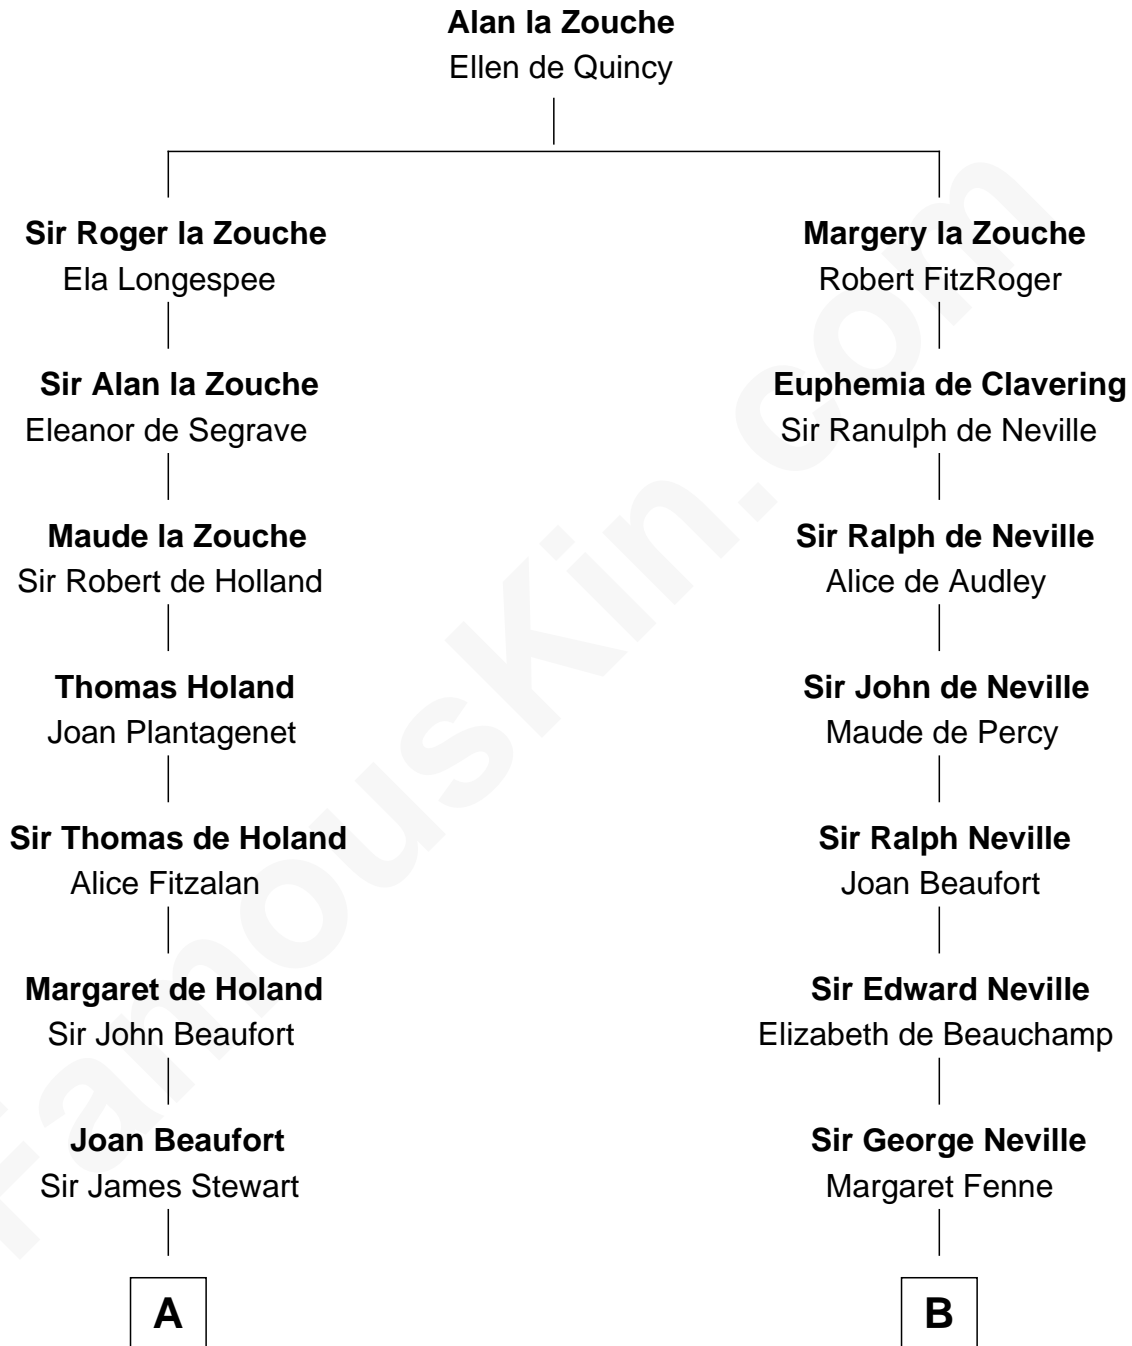

## Relationship Chart of

### Johnny Mercer

*Songwriter and Co-Founder of Capitol Records*

15th cousin 6 times removed of

**Daniel Carroll**

*Signer of the U.S. Constitution*

**C**

—  
**Louisa Griffin**  
Col. Hugh Mercer

—  
**Gen. Hugh Weedon Mercer**  
Mary Stiles Anderson