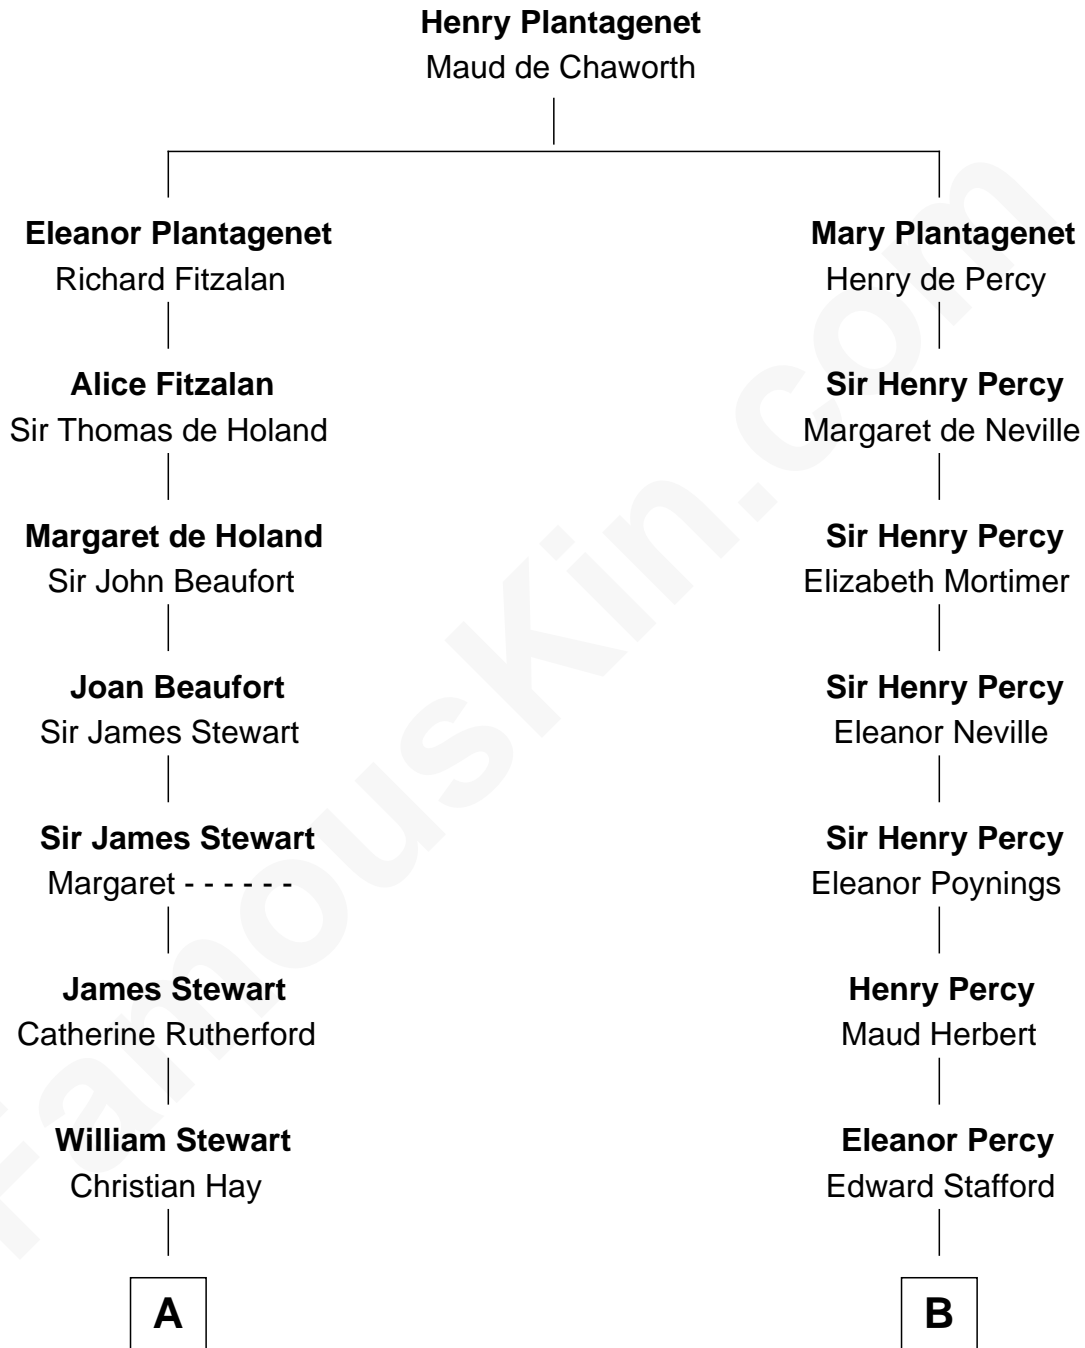

FamousKin.com

Relationship Chart of

Johnny Mercer

Songwriter and Co-Founder of Capitol Records

15th cousin 3 times removed of

Daniel Carroll

Signer of the U.S. Constitution

C

George Anderson Mercer
Lillian Elizabeth Ciucevich

Johnny Mercer
Co-Founder of Capitol Records

FamousKin.com