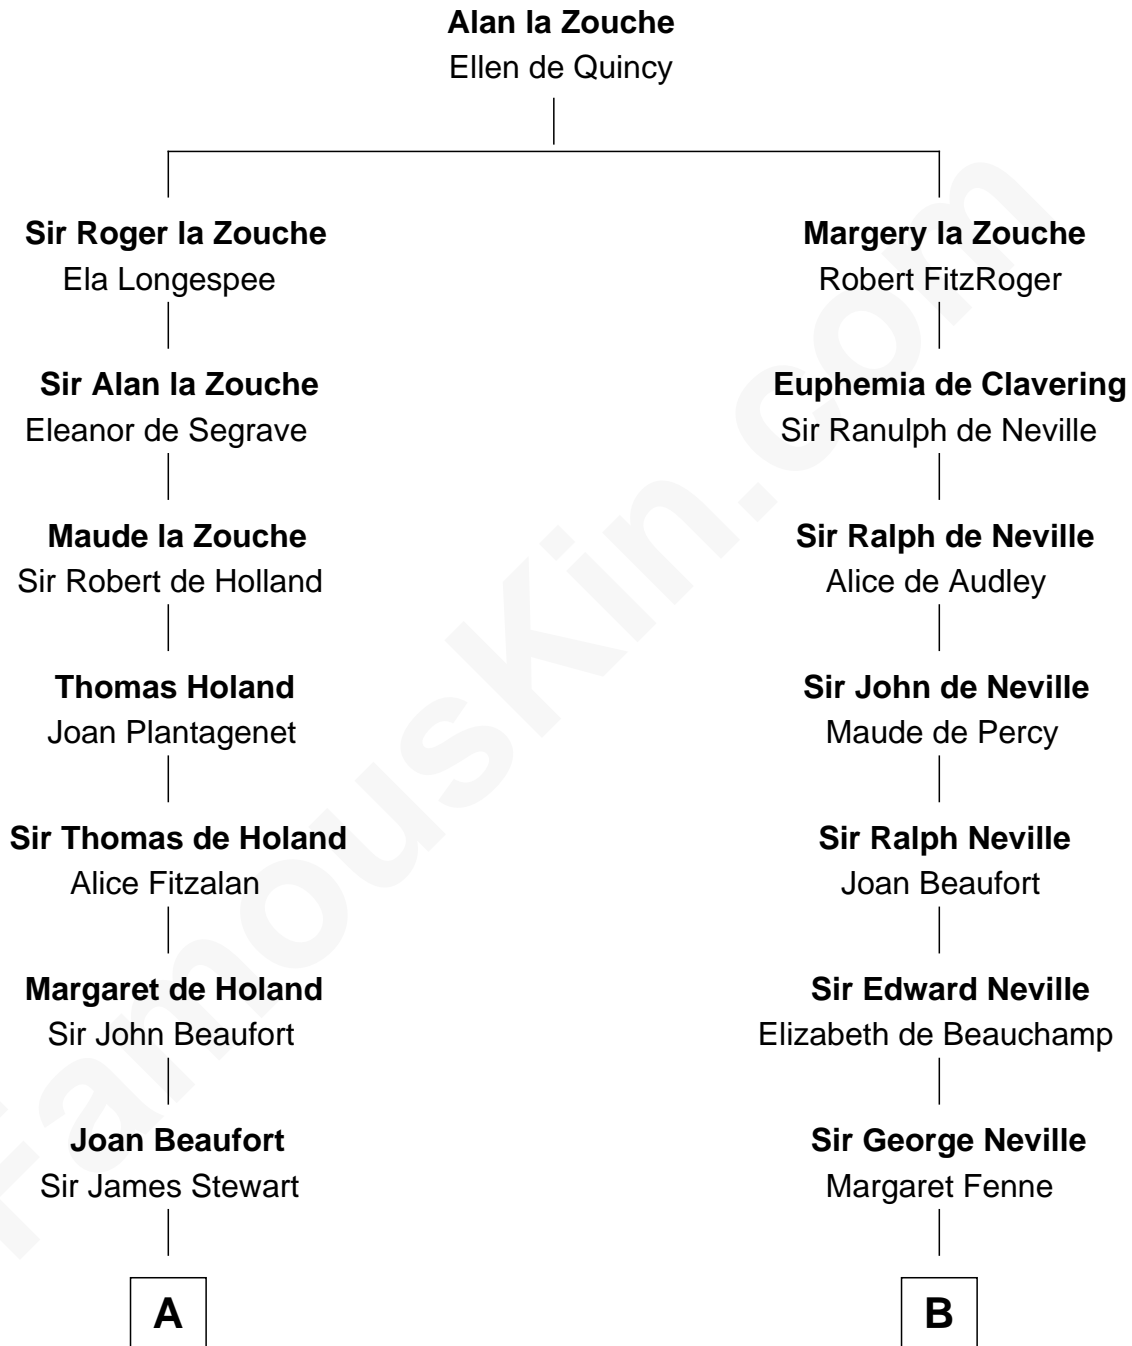

FamousKin.com

Relationship Chart of

Johnny Mercer

Songwriter and Co-Founder of Capitol Records

15th cousin 6 times removed of

John Carroll

Founder of Georgetown University

C

—
Louisa Griffin
Col. Hugh Mercer

—
Gen. Hugh Weedon Mercer
Mary Stiles Anderson

—
George Anderson Mercer
Nanny Maury Herndon

—
George Anderson Mercer
Lillian Elizabeth Ciucevich

—
Johnny Mercer
Co-Founder of Capitol Records