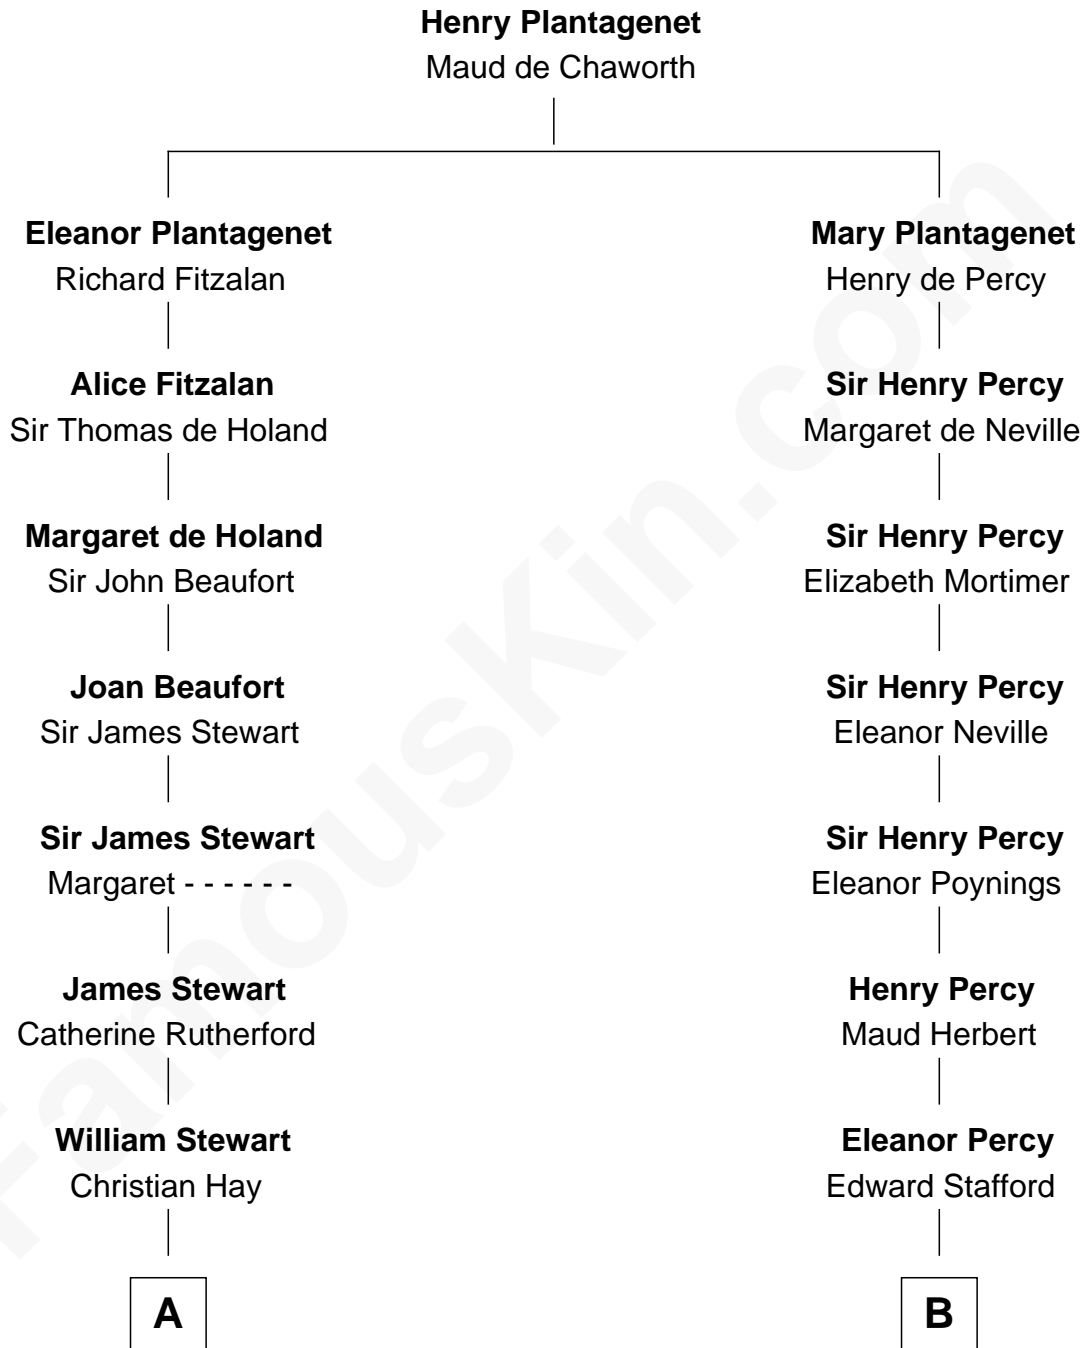

## Relationship Chart of

### Johnny Mercer

*Songwriter and Co-Founder of Capitol Records*

15th cousin 3 times removed of

### John Carroll

*Founder of Georgetown University*

**C**

George Anderson Mercer  
Lillian Elizabeth Ciucevich

Johnny Mercer  
*Co-Founder of Capitol Records*

FamousKin.com