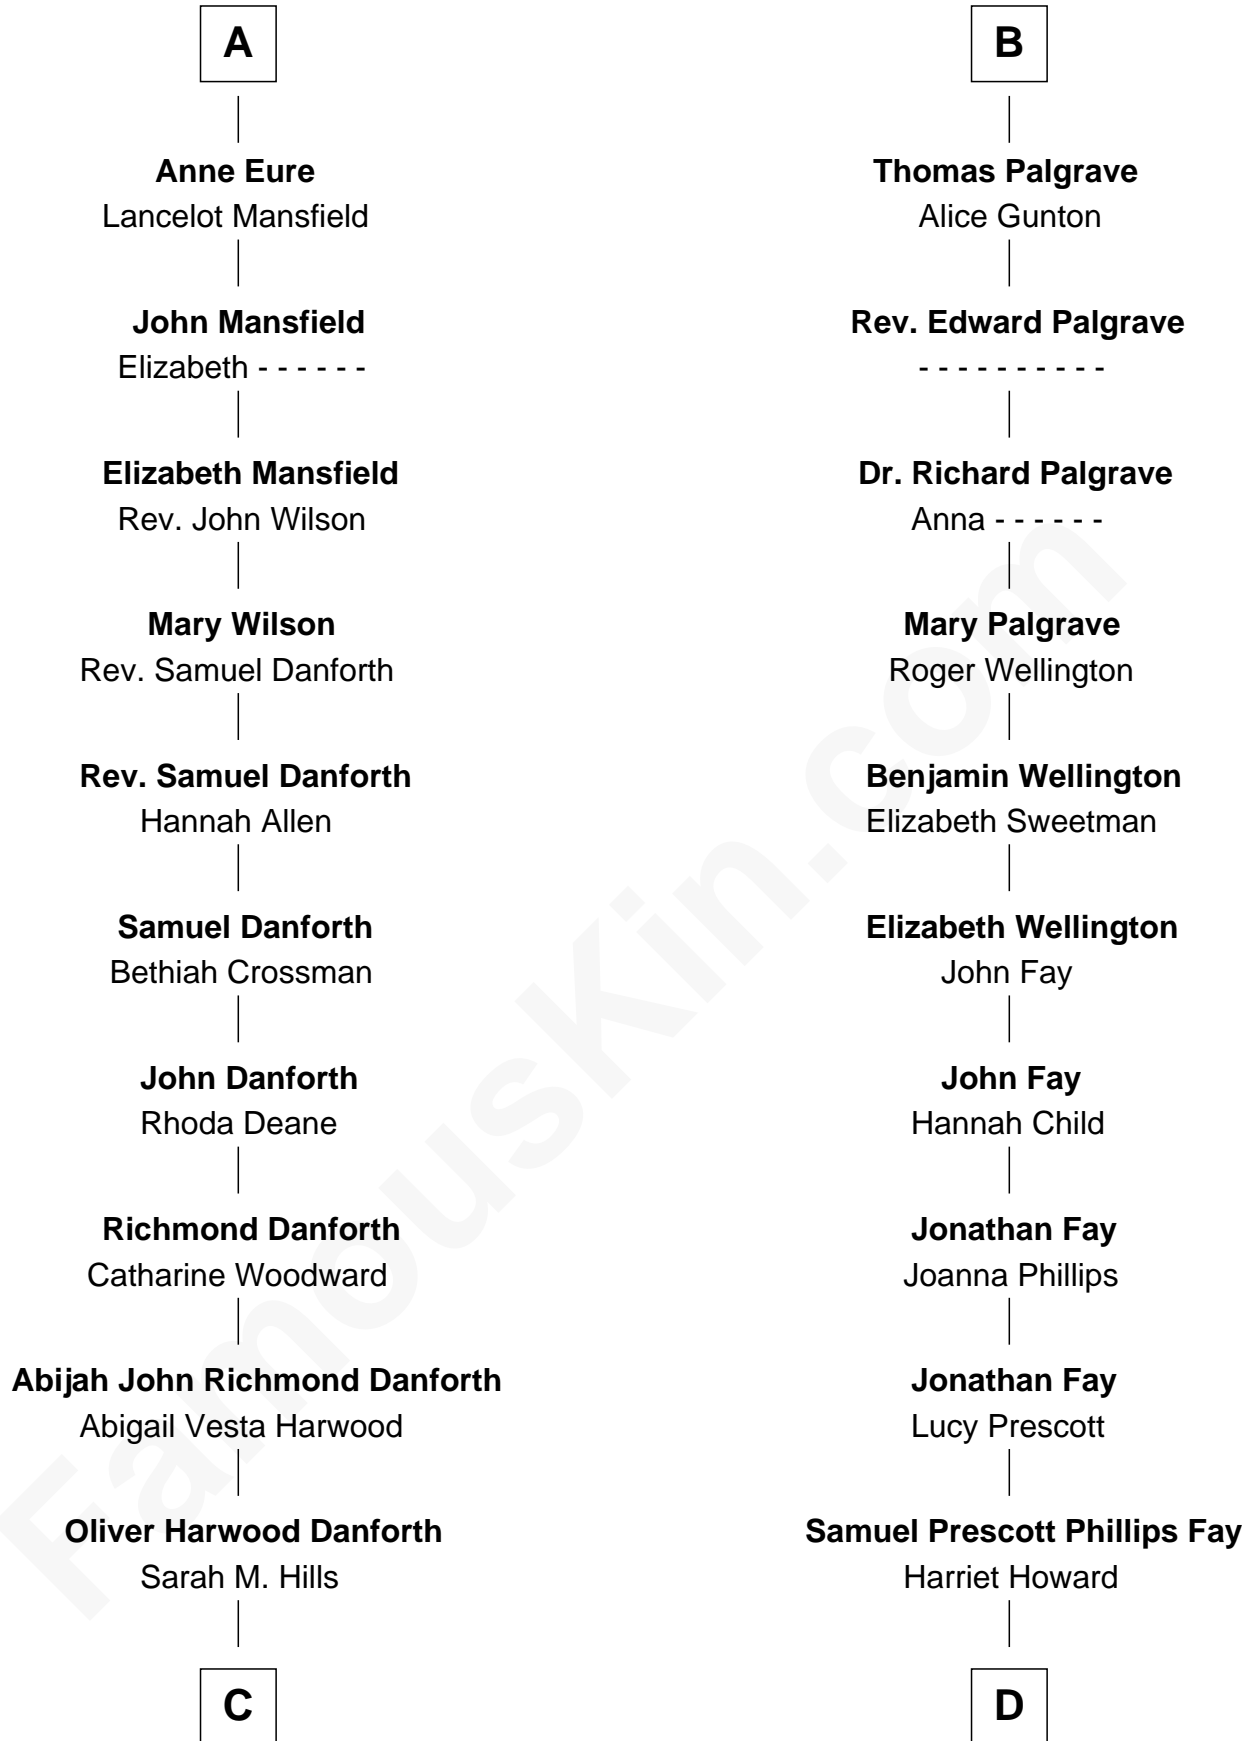

FamousKin.com Relationship Chart of

Zach Snyder
Filmmaker

20th cousin 1 time removed of

George H. W. Bush
41st U.S. President

Edmund Fitzalan
Alice de Warenne

C

Jennie Minerva Danforth

John Batchelder Manley

Helen Danforth Manley

Dr. Edgar Earl Reeves

Marsha Manley Reeves

Charles Edward Snyder

Zach Snyder

Filmmaker

D

Samuel Howard Fay

Susan Montfort Shellman

Harriet Eleanor Fay

Rev. James Smith Bush

Samuel Prescott Bush

Flora Sheldon

Prescott Sheldon Bush

Dorothy Wear Walker

George H. W. Bush

41st U.S. President