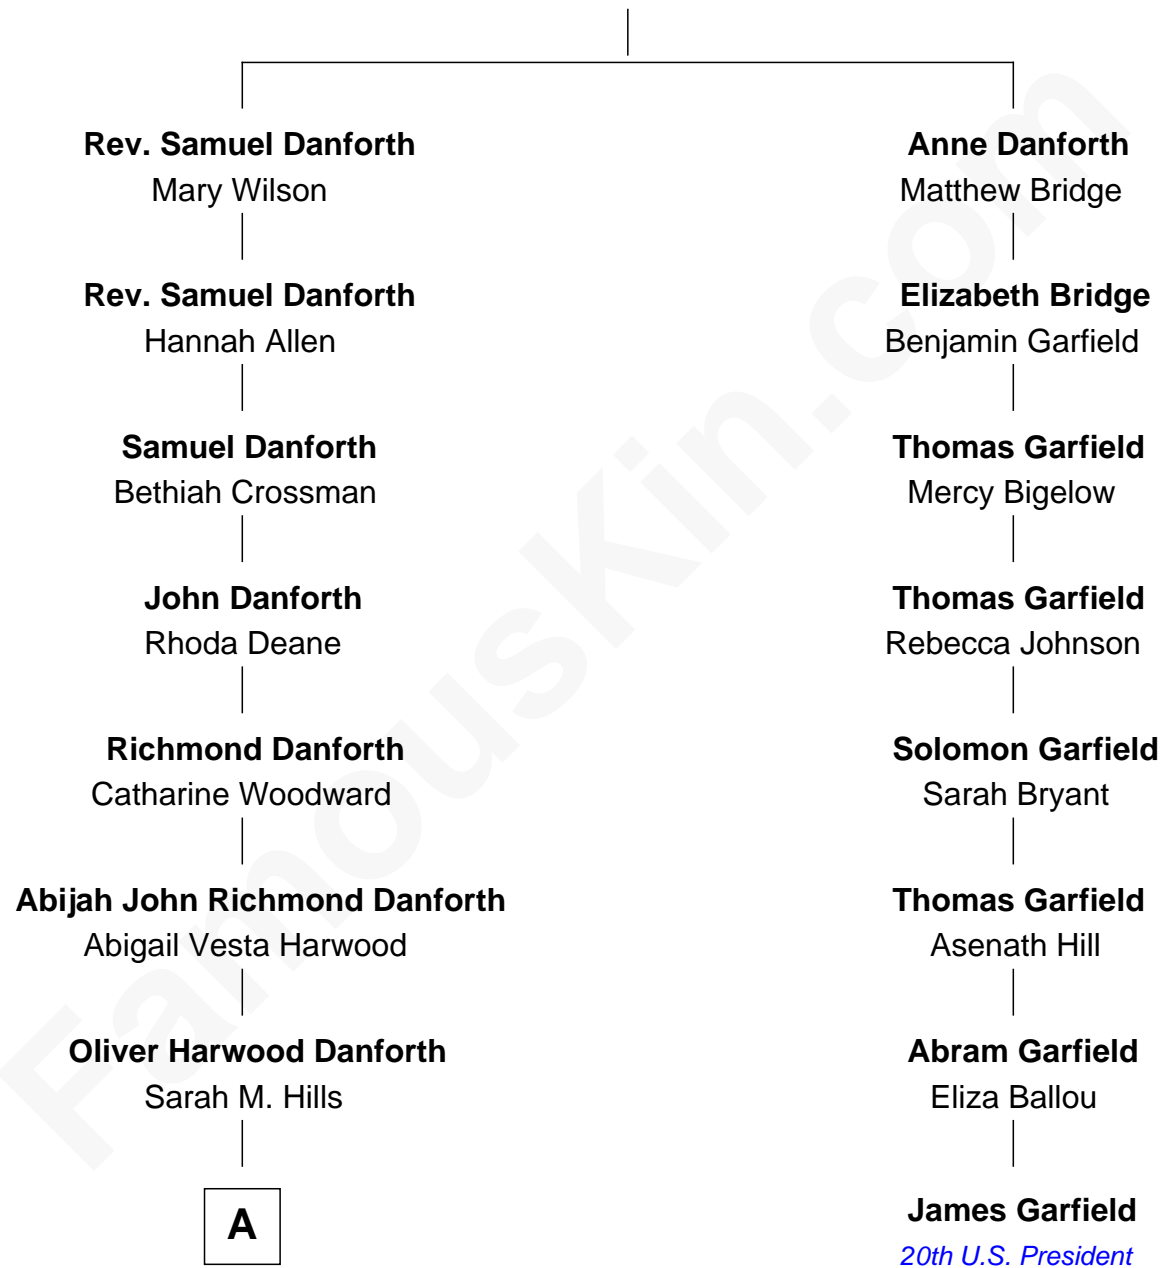

FamousKin.com
Relationship Chart of
Zach Snyder
Filmmaker

7th cousin 3 times removed of

James Garfield
20th U.S. President

Nicholas Danforth
 Elizabeth Barber

A

A

—
Jennie Minerva Danforth

John Batchelder Manley

—
Helen Danforth Manley

Dr. Edgar Earl Reeves

—
Marsha Manley Reeves

Charles Edward Snyder

—
Zach Snyder

Filmmaker

FamousKin.com