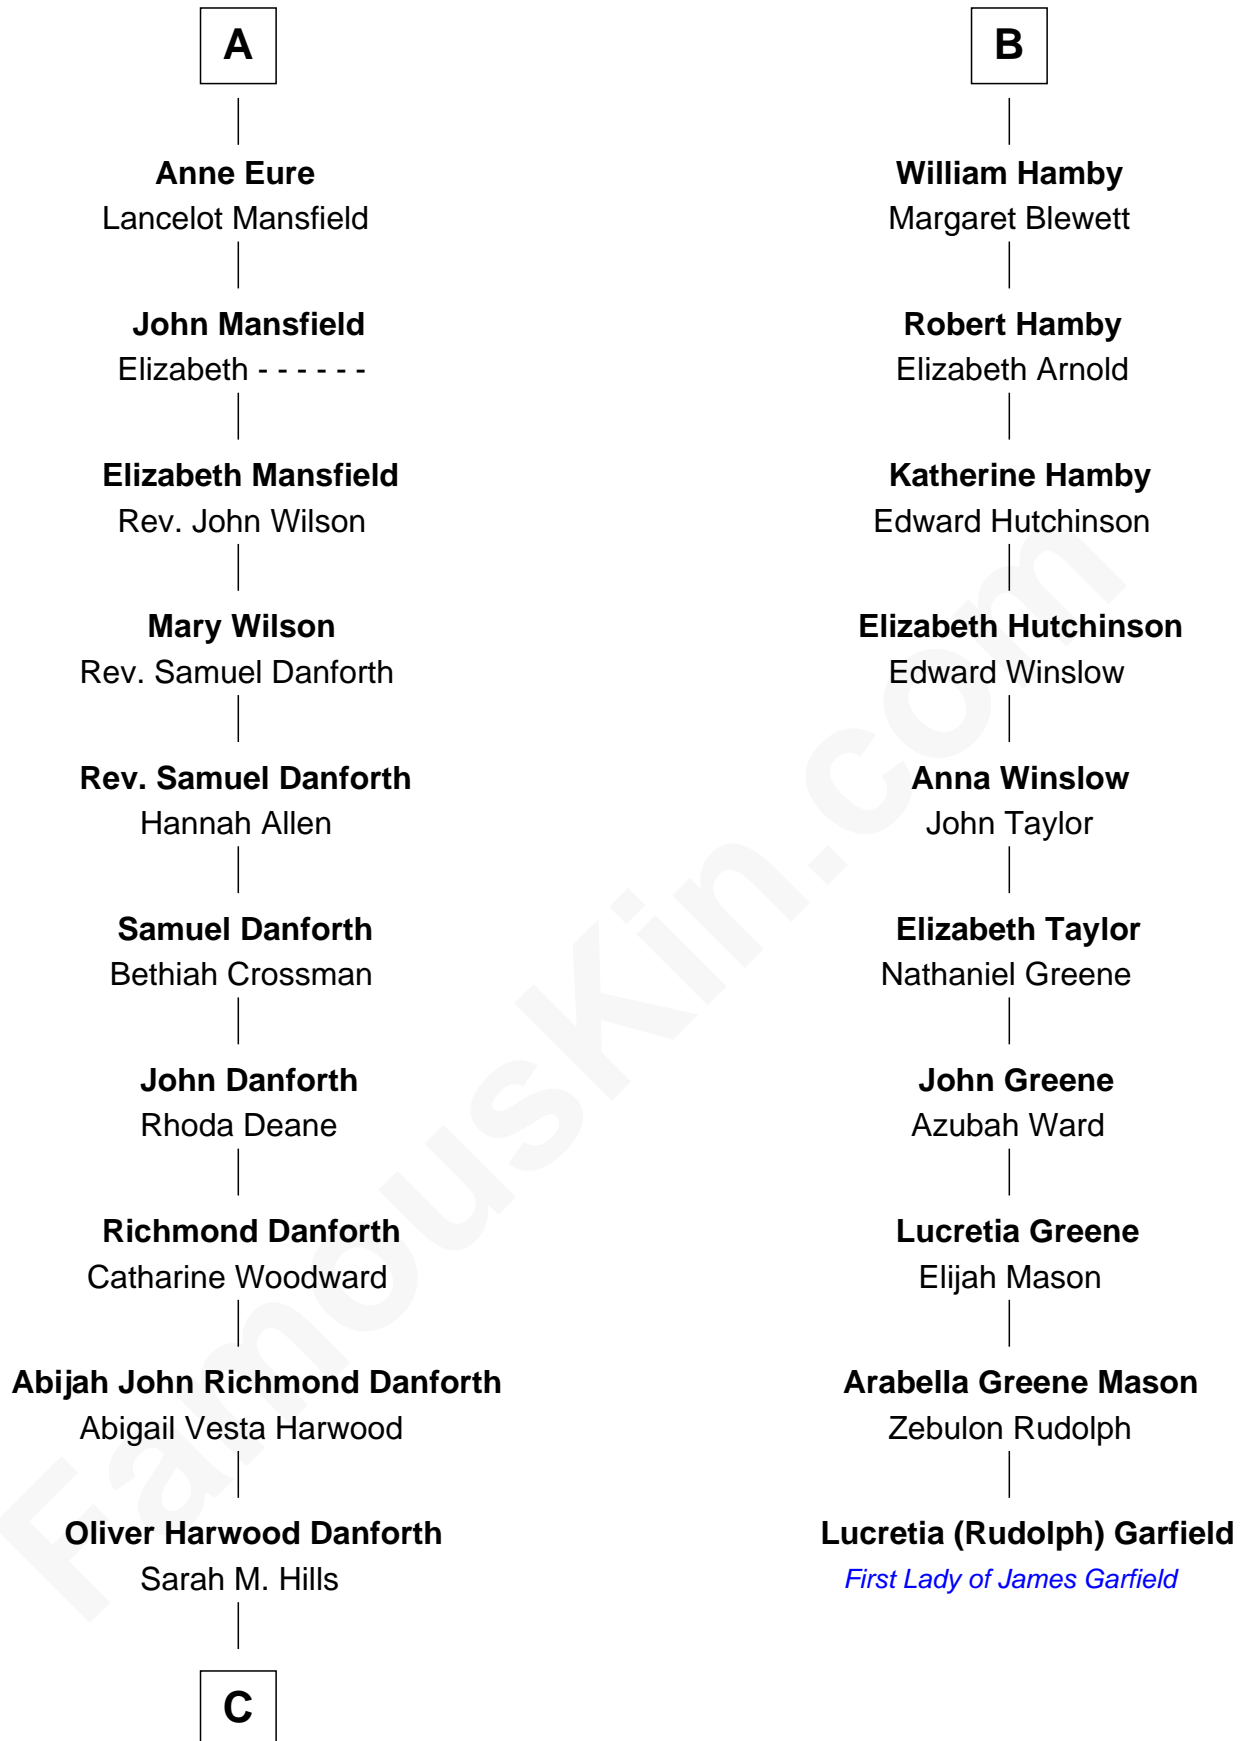

FamousKin.com

Relationship Chart of

Zach Snyder

Filmmaker

16th cousin 4 times removed of

Lucretia (Rudolph) Garfield
First Lady of President James Garfield

C

—
Jennie Minerva Danforth

John Batchelder Manley

—
Helen Danforth Manley

Dr. Edgar Earl Reeves

—
Marsha Manley Reeves

Charles Edward Snyder

—
Zach Snyder

Filmmaker