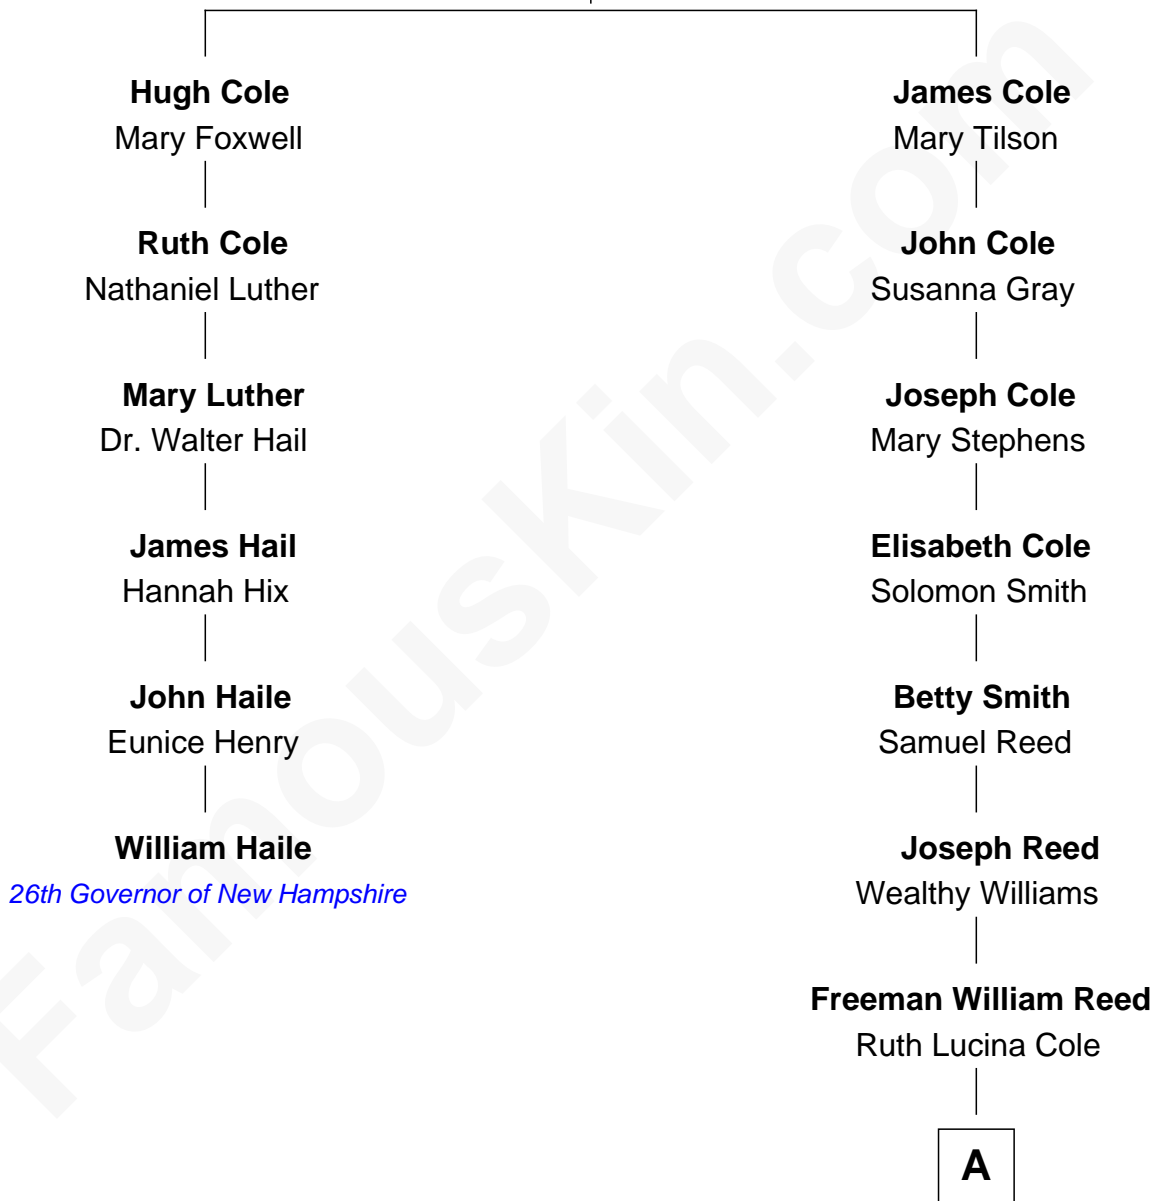

FamousKin.com Relationship Chart of

William Haile

26th Governor of New Hampshire

5th cousin 7 times removed of

Cindy Crawford

Actress and Model

James Cole

Mary Tibbes

A

Emma Jane Reed

Robert Harrison Marsh

Mary Jane Marsh

Thomas William Brown

Hazel Mae Brown

Frank Randall Hemingway

Ramona Eileen Hemingway