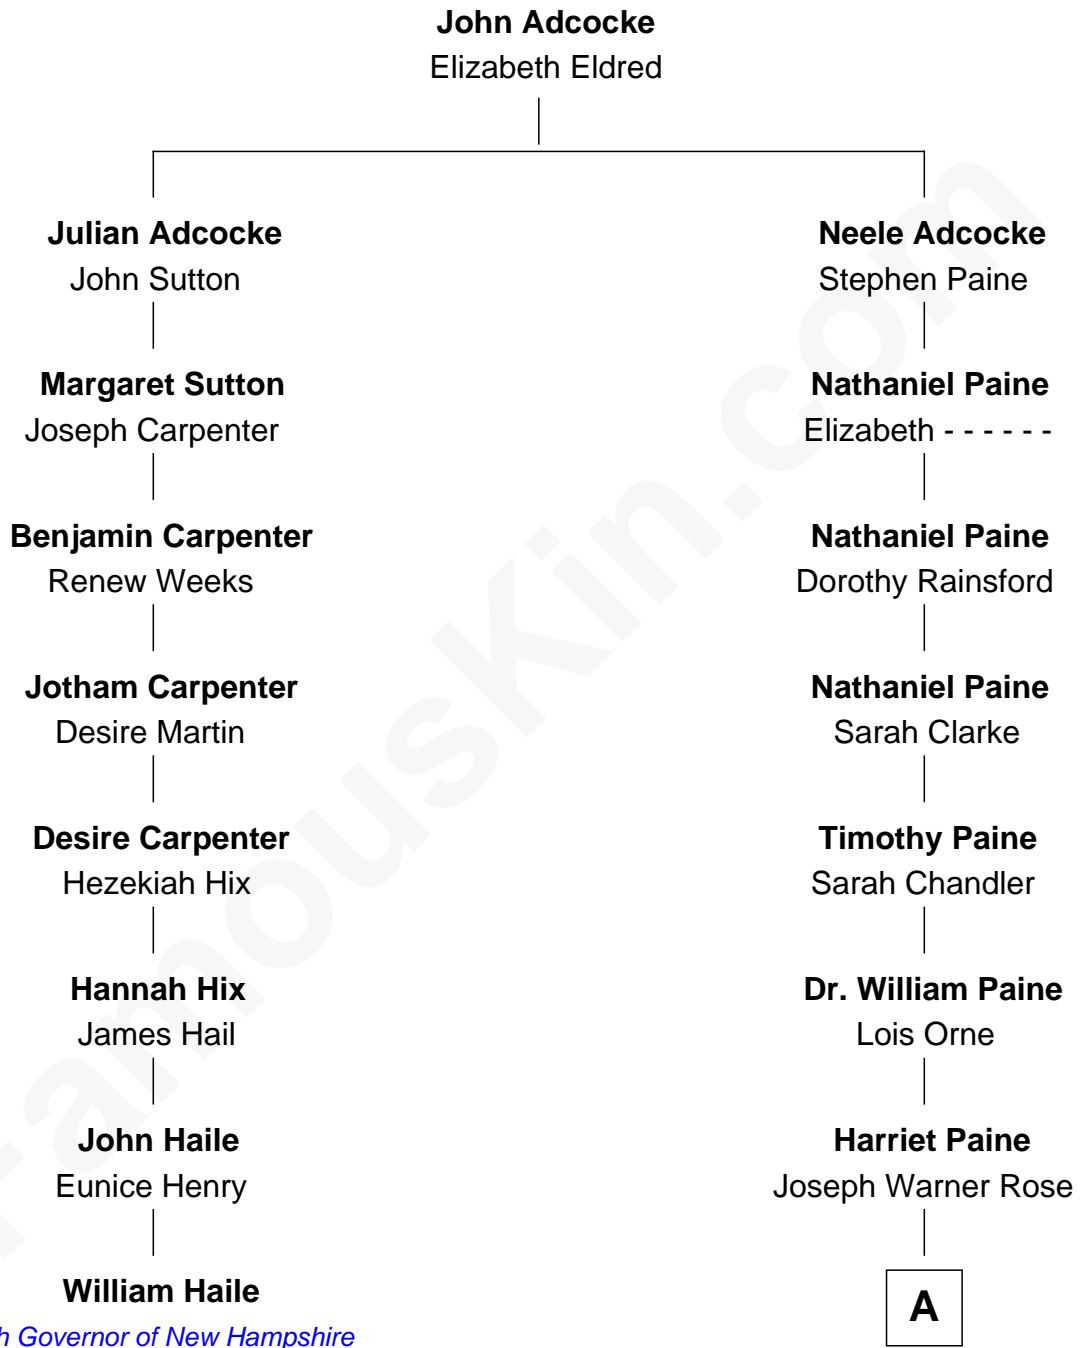

# FamousKin.com Relationship Chart of

**William Haile**

*26th Governor of New Hampshire*

7th cousin 4 times removed of

**Endicott Peabody**

*62nd Governor of Massachusetts*

**A**

**Harriet Paine Rose**

John Clarke Lee

**Marianne Cabot Lee**

Samuel Endicott Peabody

**Rev. Dr. Endicott Peabody**

Fannie Peabody

**Rt. Rev. Malcolm Endicott Peabody**

Mary Elizabeth Parkman

**Endicott Peabody**