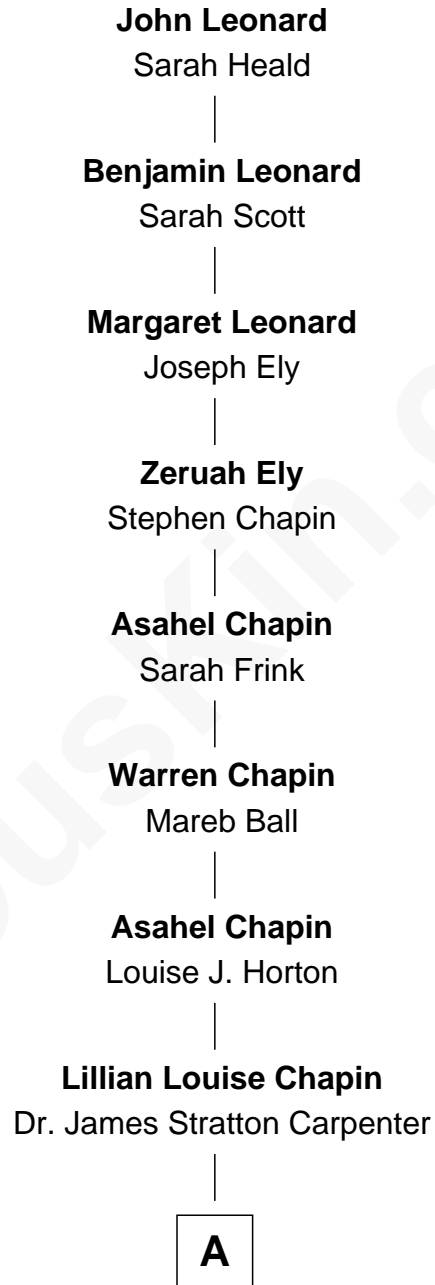

FamousKin.com Relationship Chart of

John Leonard

(c1618 - 1676) *Great Migration Immigrant 1638*

8th Great-grandfather of

Mary Chapin Carpenter

Singer and Songwriter

A

—
Chapin Carpenter

Ruth Smythe

—
Chapin Carpenter

Mary Bowie Robertson

—
Mary Chapin Carpenter

Singer and Songwriter

FamousKin.com