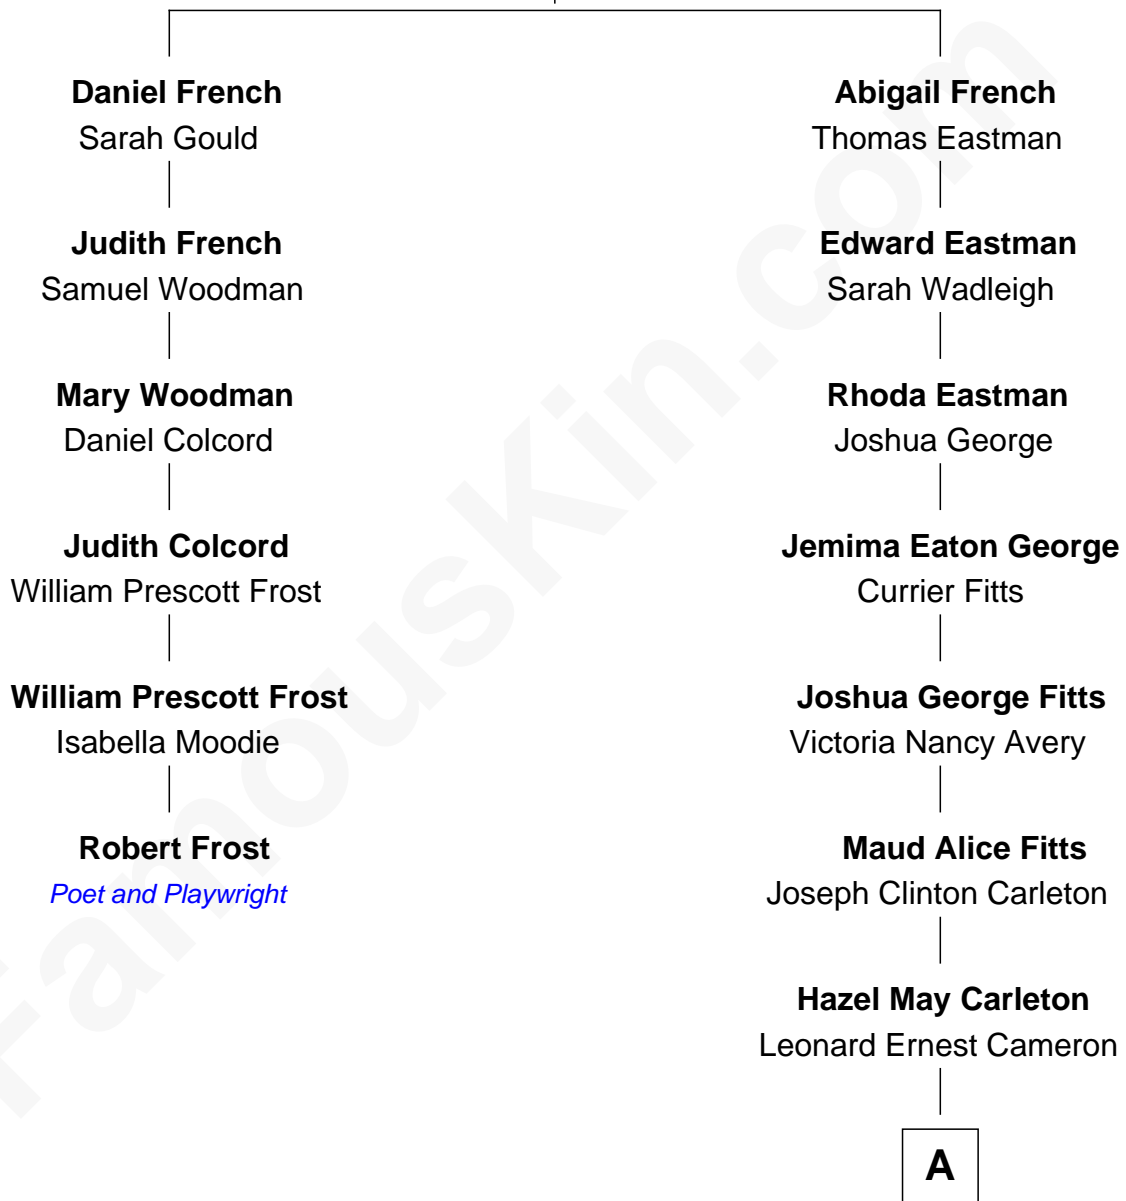

# FamousKin.com Relationship Chart of

**Robert Frost**

*Poet and Playwright*

5th cousin 3 times removed of

**Mickey Rourke**

*Movie Actor*

**Joseph French**

Abigail Brown

A

**Annette Elizabeth Cameron**

Philip Andrew Rourke

**Mickey Rourke**

*Movie Actor*

FamousKin.com