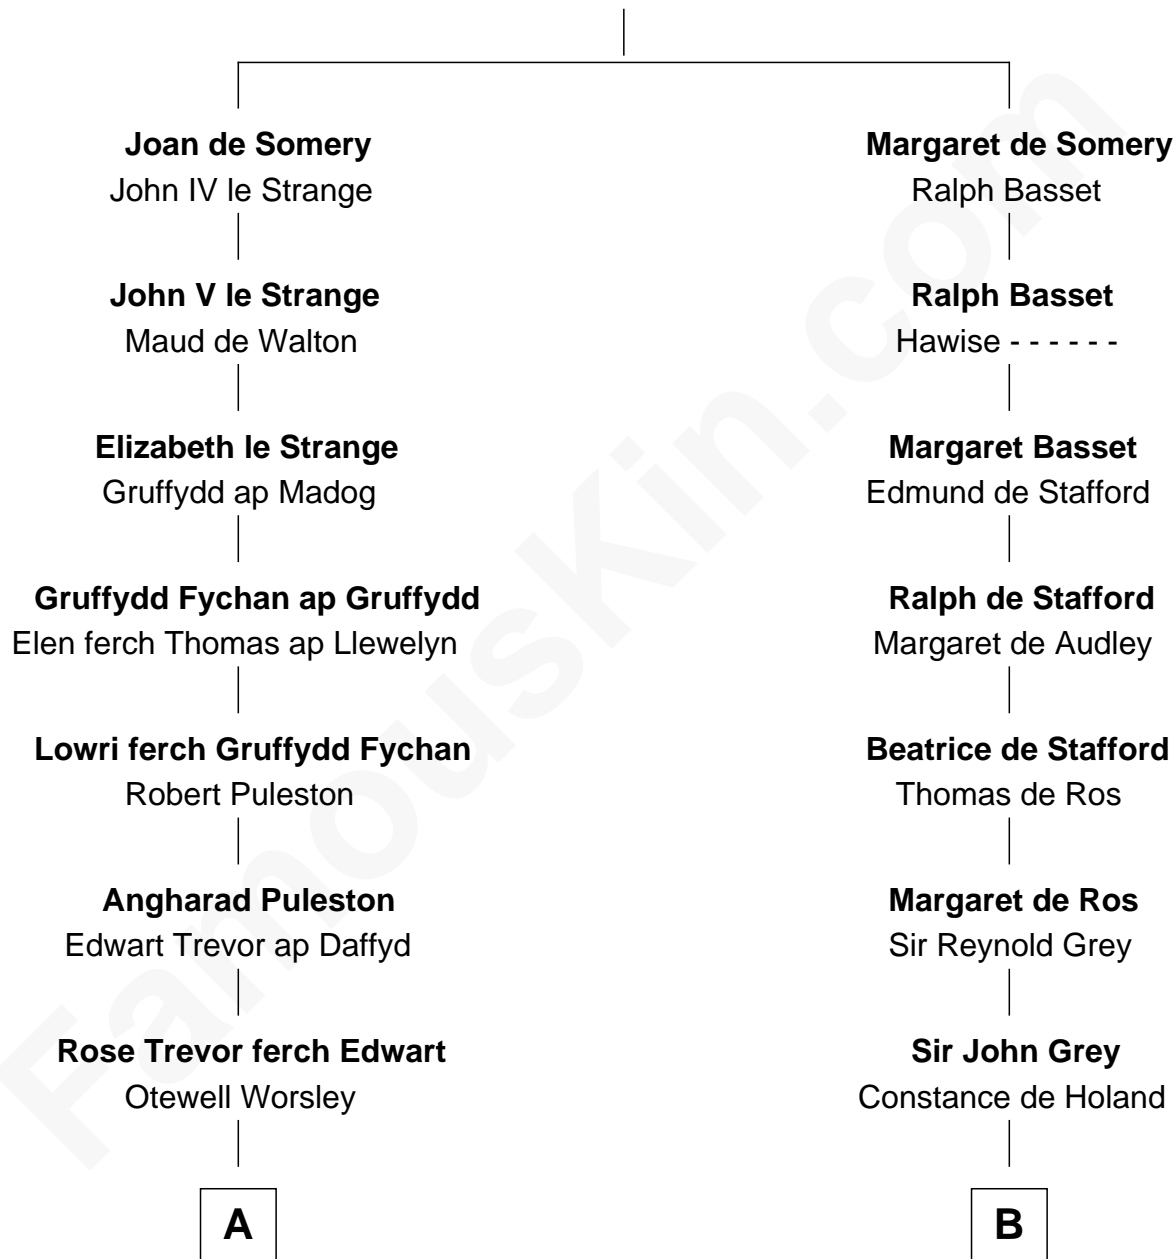

FamousKin.com Relationship Chart of

Robert Frost

Poet and Playwright

20th cousin of

Horace Gray

U.S. Supreme Court Justice

Sir Roger de Somery

Nichole d'Aubenev

C

Samuel Abbott Frost

Mary Blunt

William Prescott Frost

Judith Colcord

William Prescott Frost

Isabella Moodie

Robert Frost

Horace Gray

U.S. Supreme Court Justice

FamousKin.com