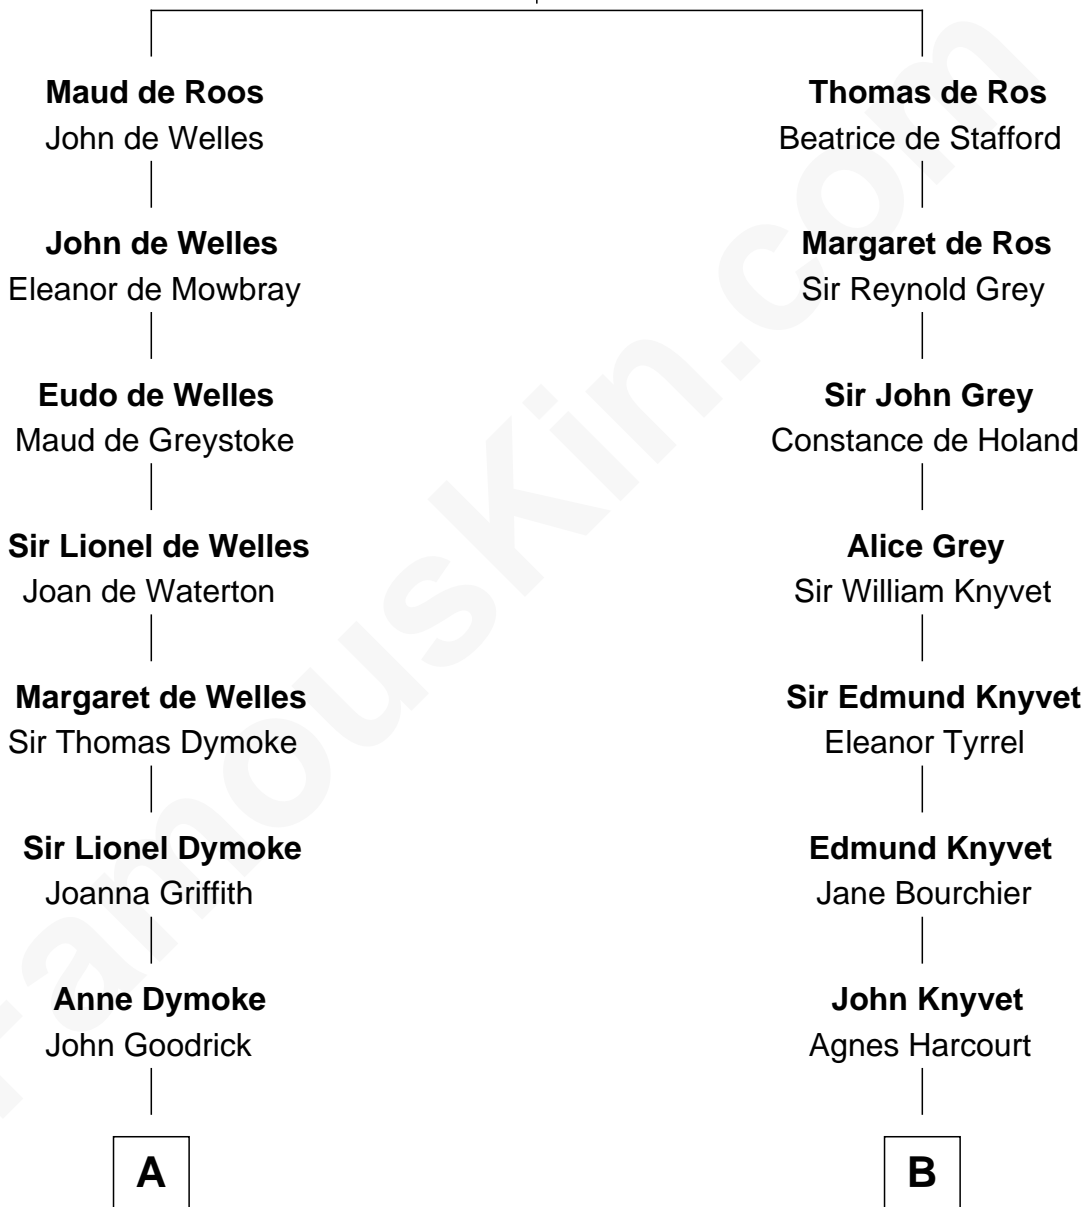

FamousKin.com Relationship Chart of

Robert Frost

Poet and Playwright

16th cousin 2 times removed of

Horace Gray

U.S. Supreme Court Justice

Sir William de Ros
Margery de Badlesmere

C

William Prescott Frost

Isabella Moodie

Robert Frost

Poet and Playwright

FamousKin.com