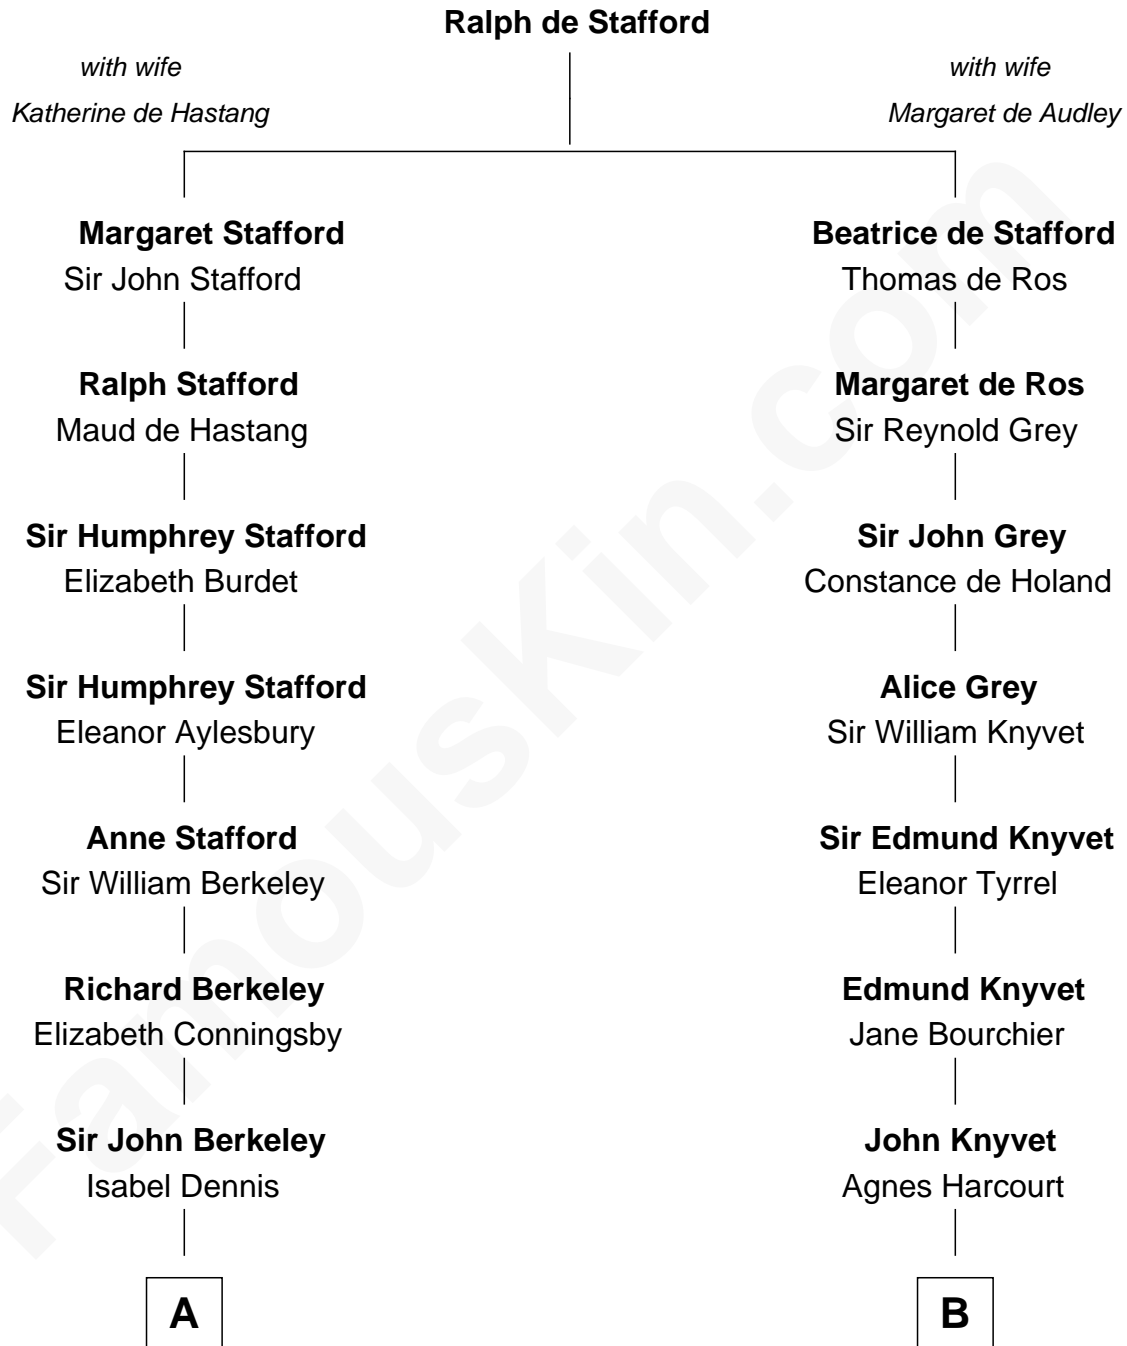

# FamousKin.com Relationship Chart of

**Robert Frost**

*Poet and Playwright*

16th cousin 3 times removed of

**Horace Gray**

*U.S. Supreme Court Justice*

**C**

William Prescott Frost