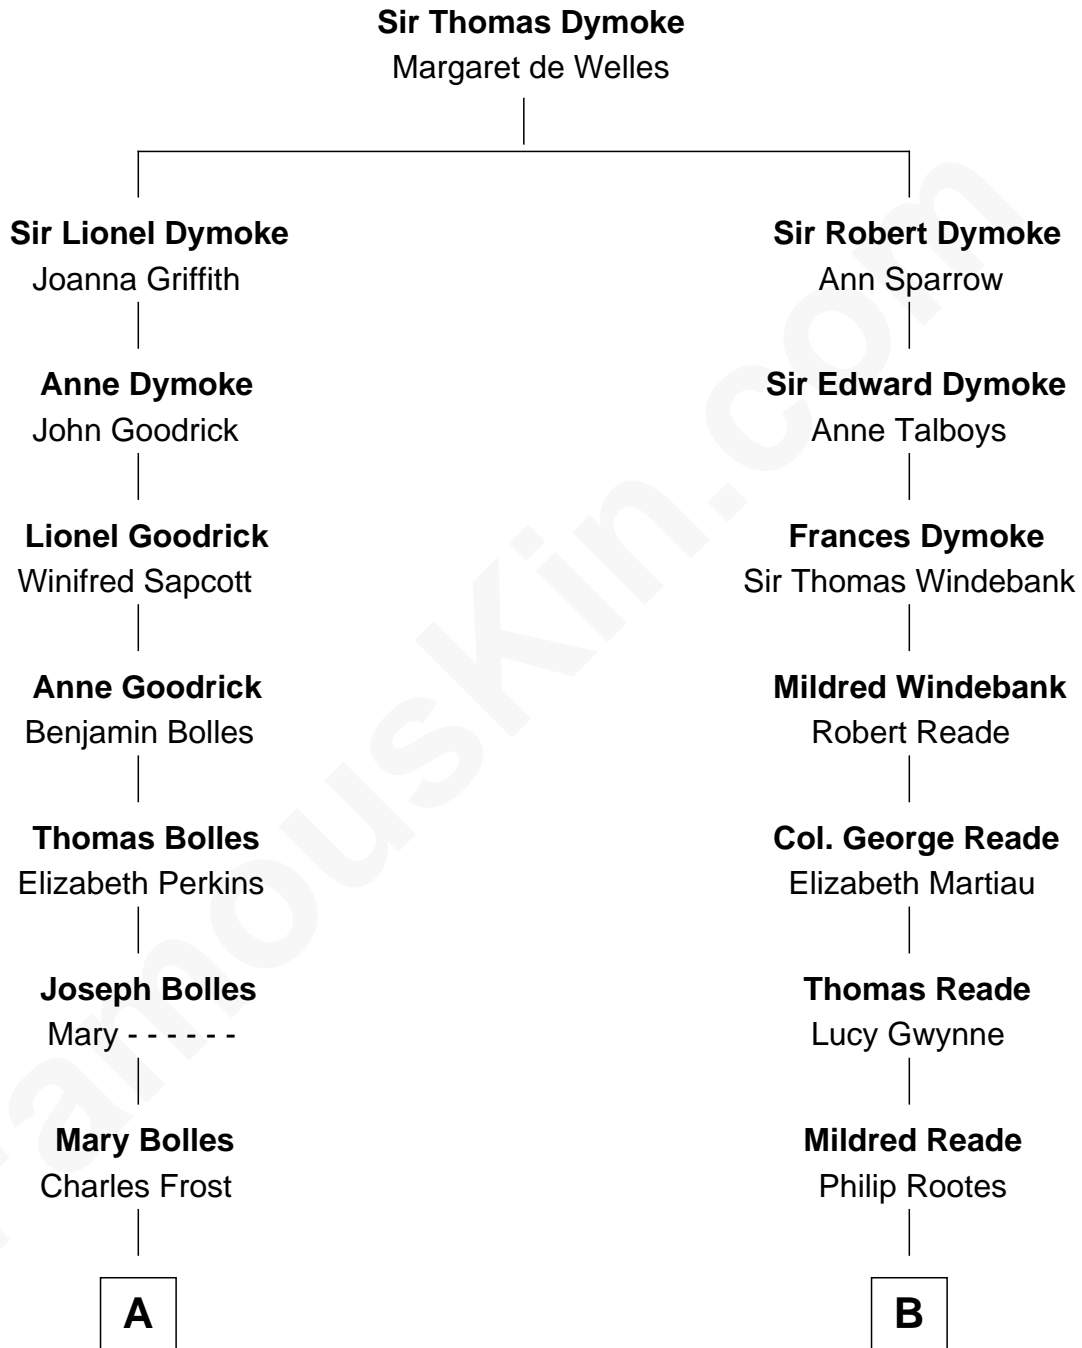

# FamousKin.com Relationship Chart of

**Robert Frost**

*Poet and Playwright*

13th cousin of

**General George S. Patton**

*U.S. Army - World War II*

**A**

**John Frost**  
Mary Pepperrell

**William Frost**  
Elizabeth Prescott

**William Frost**  
Sarah Holt

**Samuel Abbott Frost**  
Mary Blunt

**William Prescott Frost**  
Judith Colcord

**William Prescott Frost**  
Isabella Moodie

**Robert Frost**  
*Poet and Playwright*

**B**

**Elizabeth Rootes**  
Rev. John Thompson

**Philip Rootes Thompson**  
Anna Davenport

**Eleanor Thompson**  
William Thorton

**Susanna Thompson Thorton**  
Andrew Glassell

**Susan Thornton Glassell**  
George Smith Patton