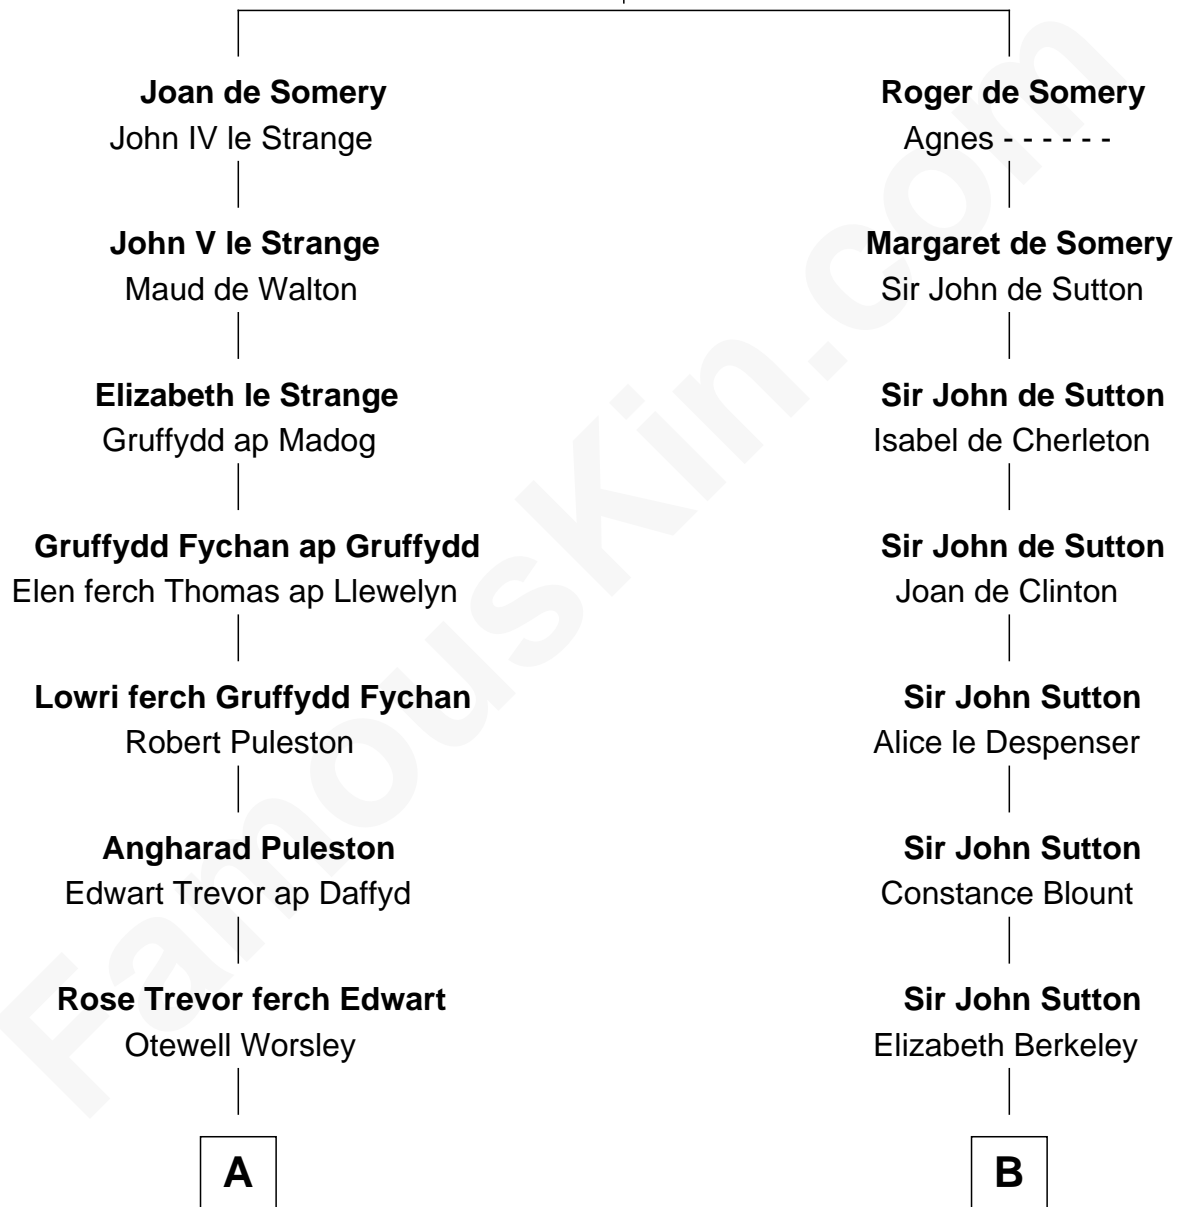

Sir Roger de Somery

*with wife
Nichole d'Aubeney*

*with wife
Amabil de Chaucombe*