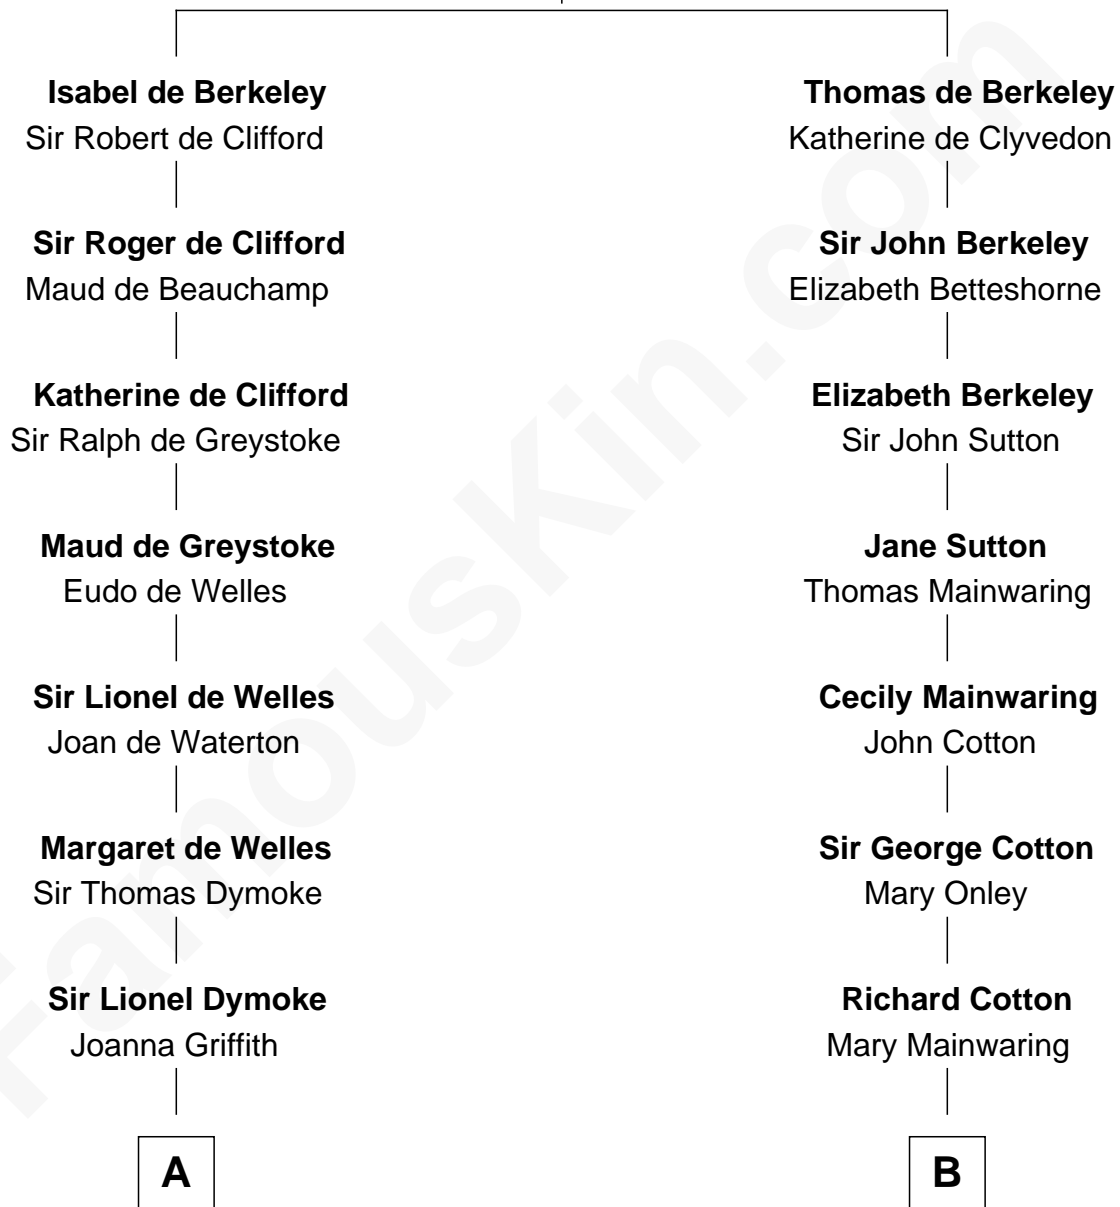

FamousKin.com Relationship Chart of

Robert Frost

Poet and Playwright

17th cousin 2 times removed of

Lizzie Borden

Accused Murderess

Sir Maurice de Berkeley

Eve la Zouche