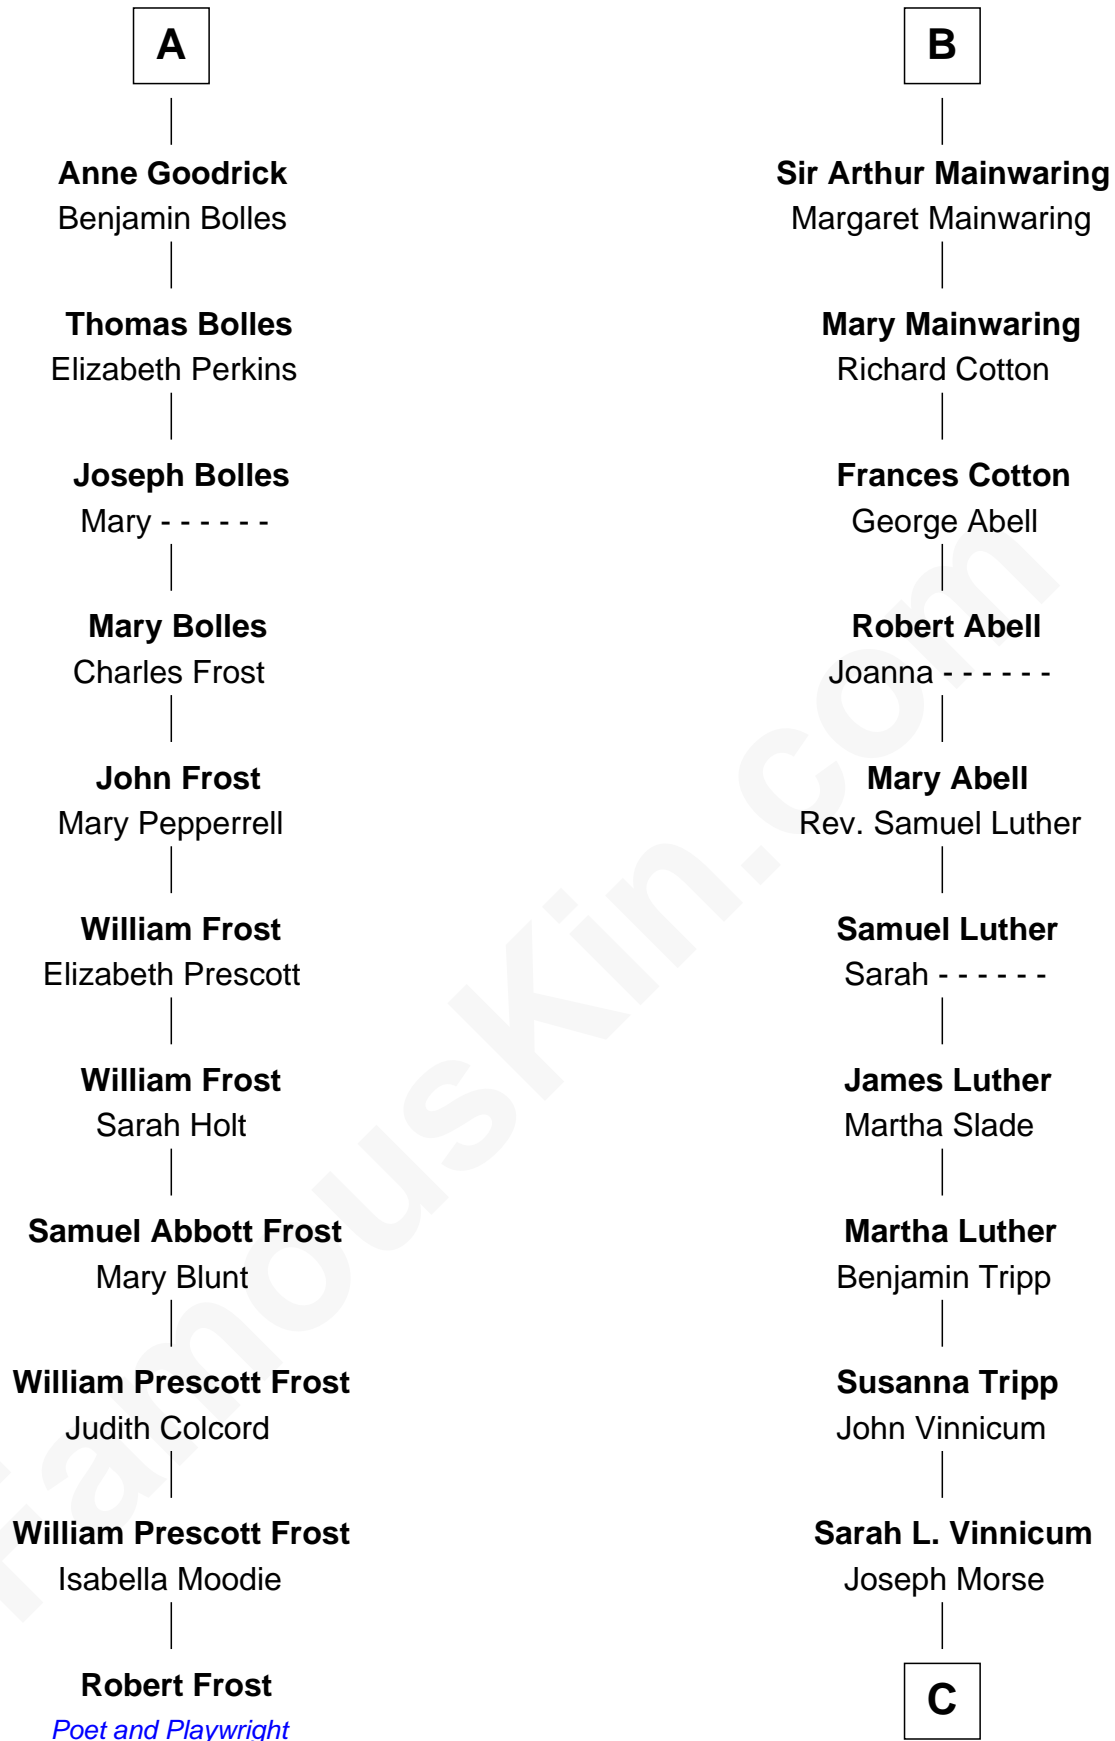

FamousKin.com Relationship Chart of

Robert Frost

Poet and Playwright

17th cousin 2 times removed of

Lizzie Borden

Accused Murderess

John de Mowbray
Elizabeth de Segrave

Eleanor de Mowbray

Sir Walter Lucy

Eleanor L'Arcedeckne

Eleanor Lucy

Sir Thomas Hopton

Elizabeth Hopton

Sir Roger Corbet

Sir Richard Corbet

Elizabeth Devereux

Sir Robert Corbet

Elizabeth Vernon

Dorothy Corbet

Sir Richard Mainwaring

B

C

Anthony Morse

Rhoda Morrison

Sarah Anthony Morse

Andrew Jackson Borden

Lizzie Borden

Accused Murderess

FamousKin.com