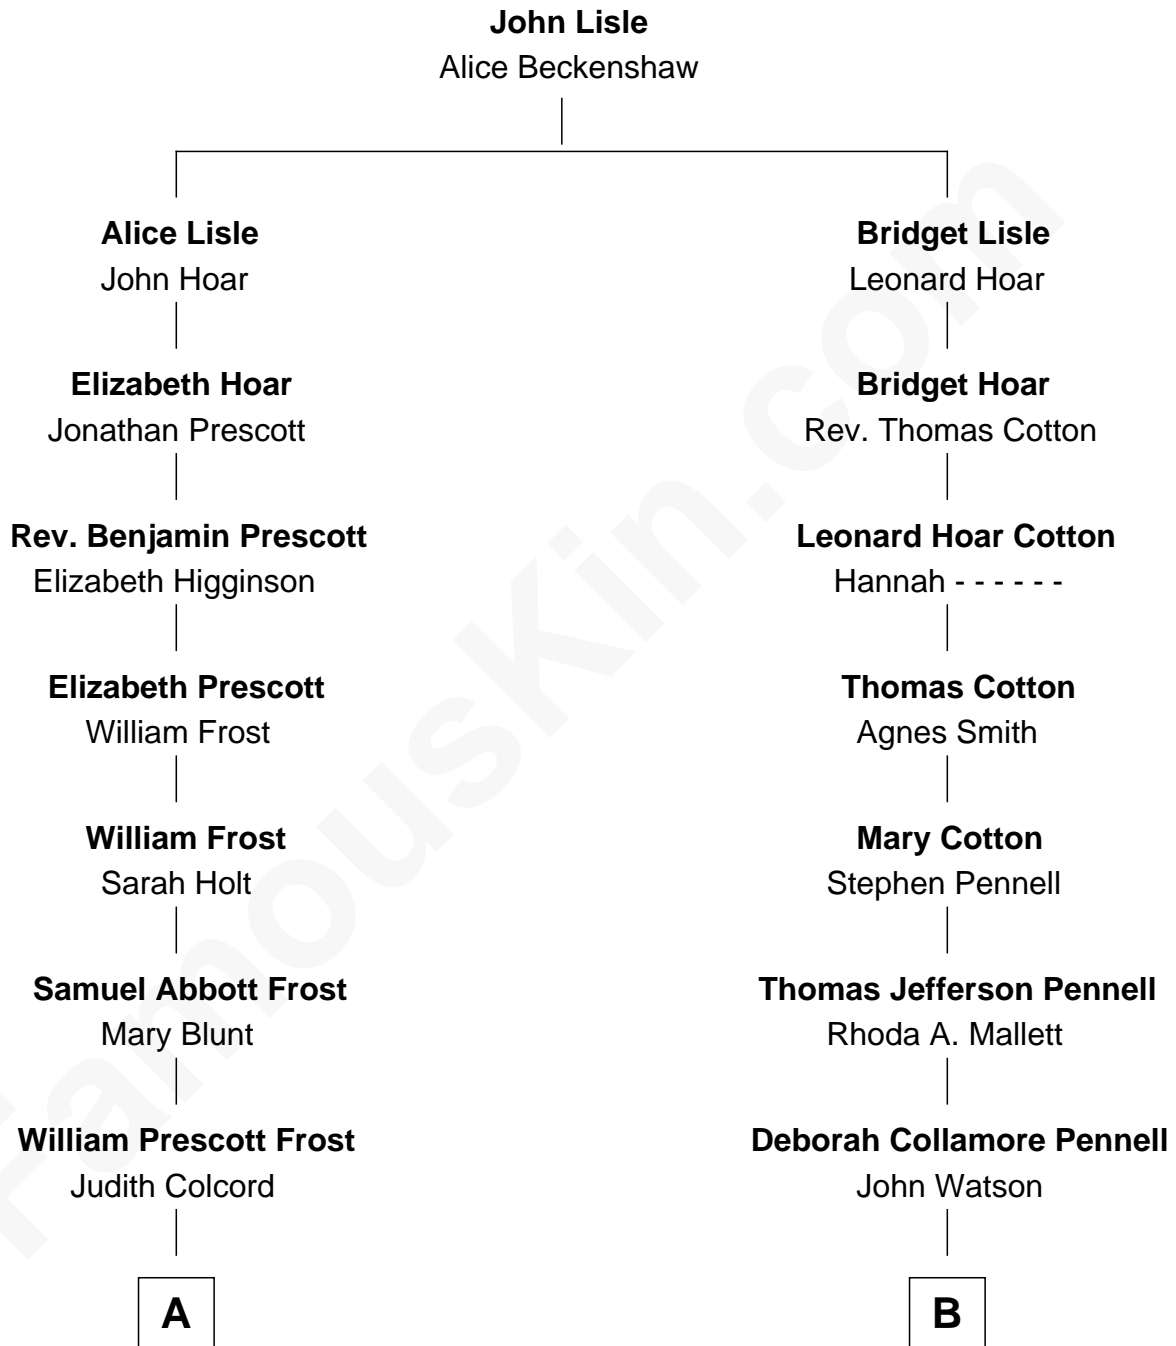

FamousKin.com Relationship Chart of

Robert Frost

Poet and Playwright

8th cousin 2 times removed of

Warren Buffett

Chairman & CEO, Berkshire Hathaway

A

William Prescott Frost

Isabella Moodie

Robert Frost

Poet and Playwright

B

Susan Ann Watson

Ford Bela Barber

Stella Frances Barber

John Ammon Stahl