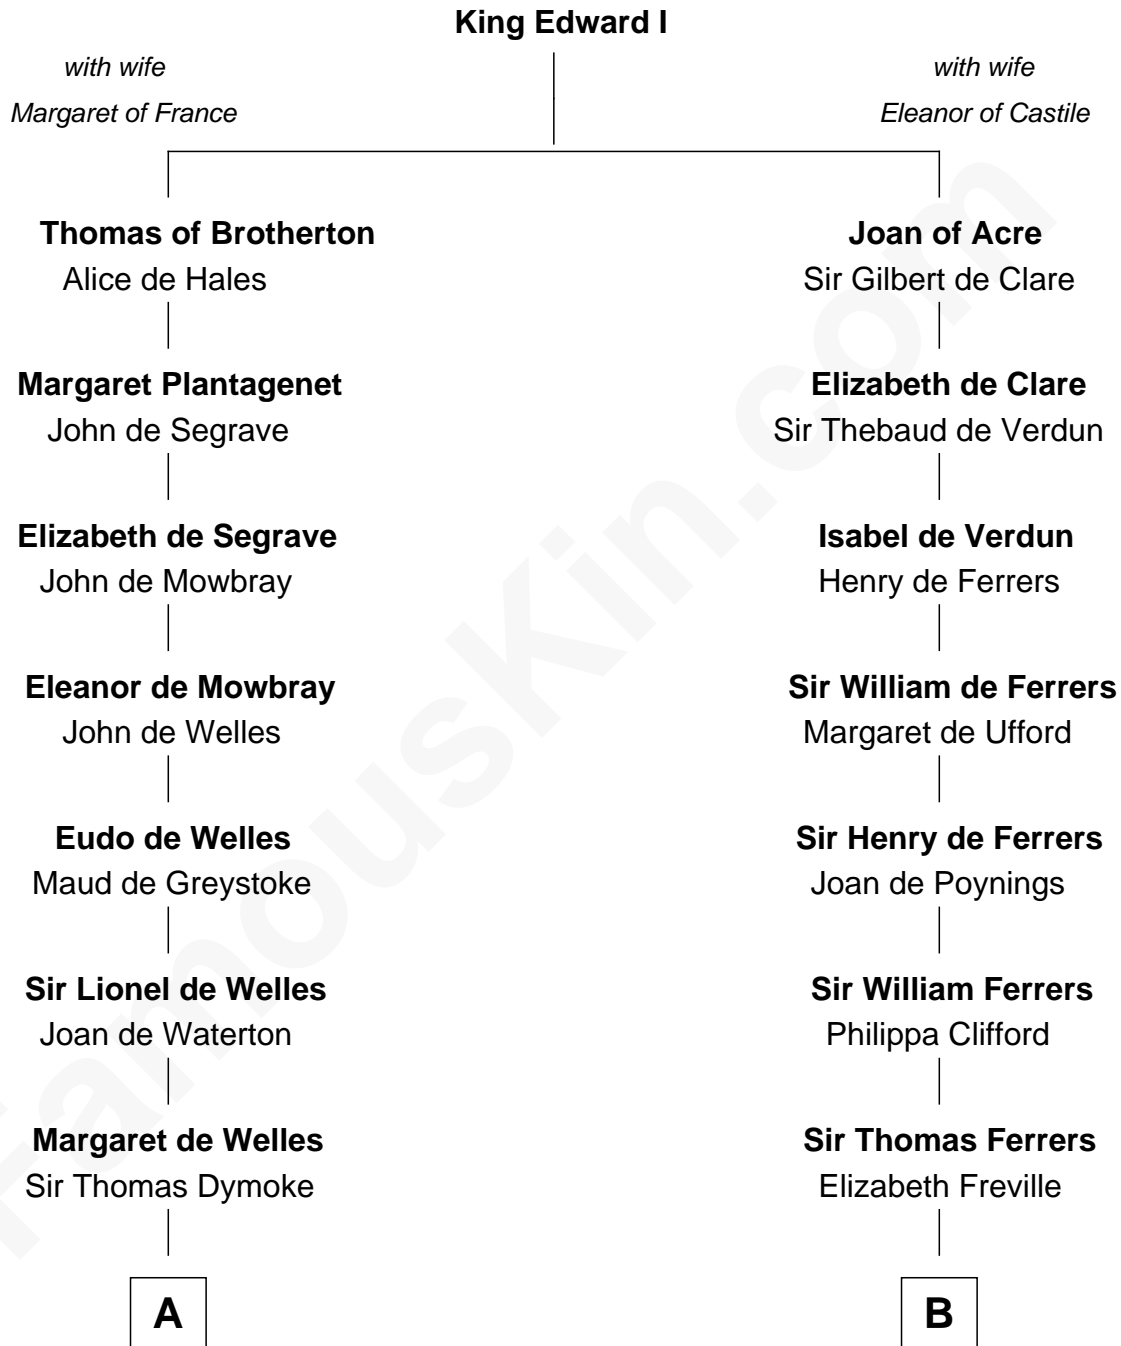

# FamousKin.com Relationship Chart of

**Robert Frost**

*Poet and Playwright*

19th cousin 1 time removed of

**Susan B. Anthony**

*Women's Rights Advocate*

**C**

**Samuel Abbott Frost**