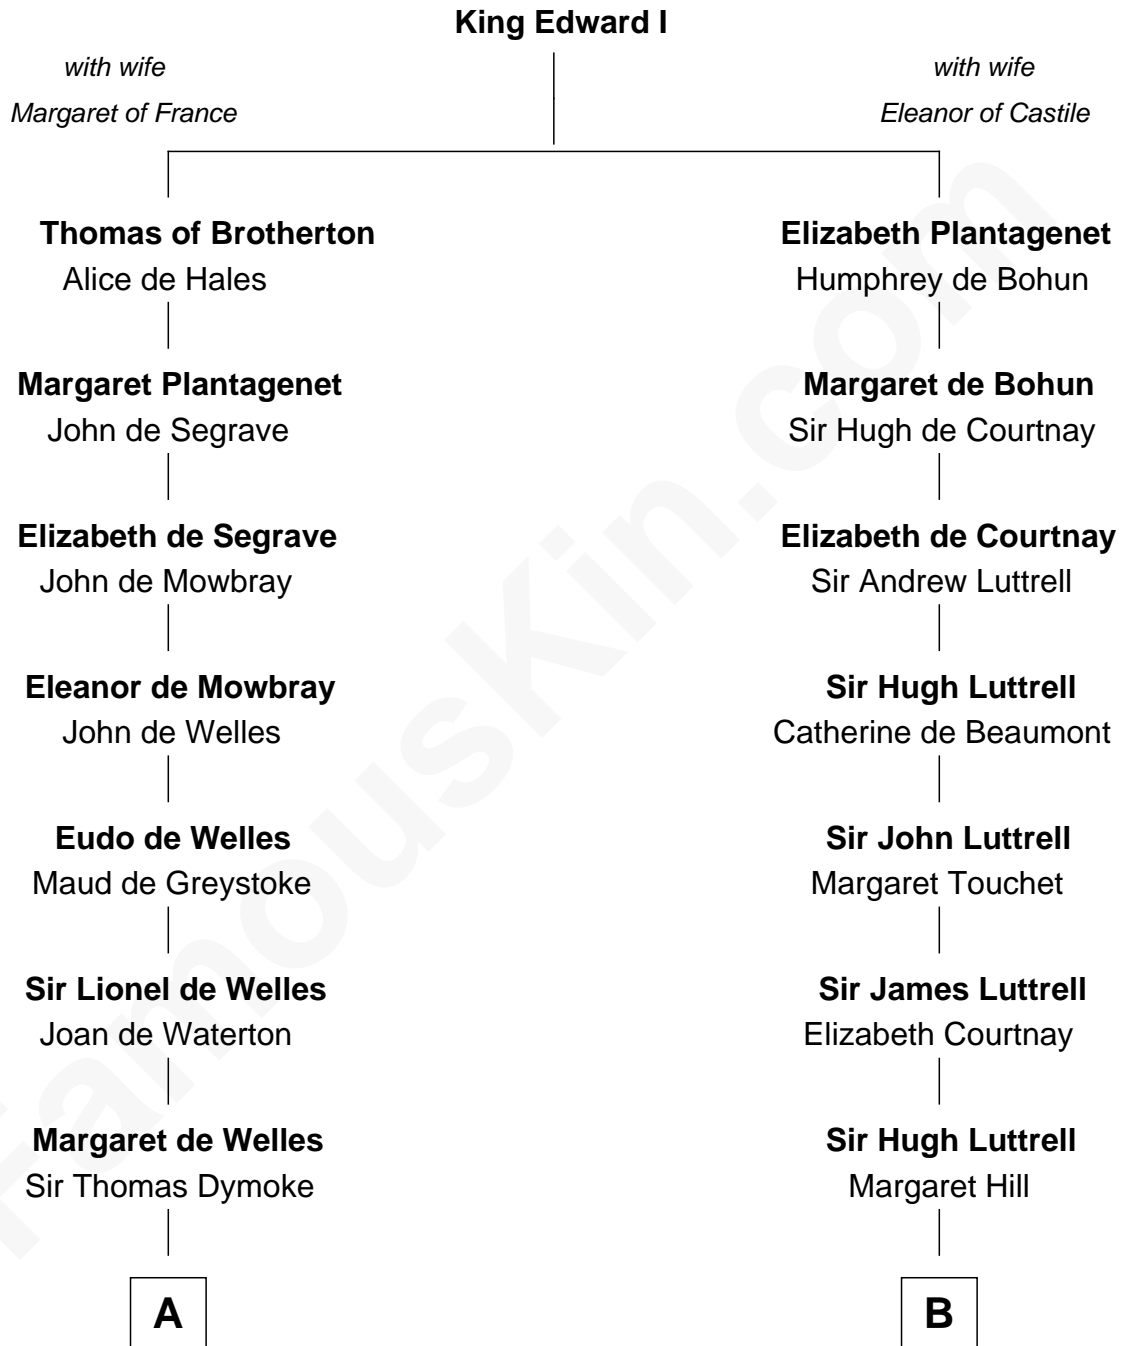

FamousKin.com Relationship Chart of

Robert Frost

Poet and Playwright

20th cousin 1 time removed of

Dick Cheney

46th U.S. Vice-President

C

Samuel Abbott Frost