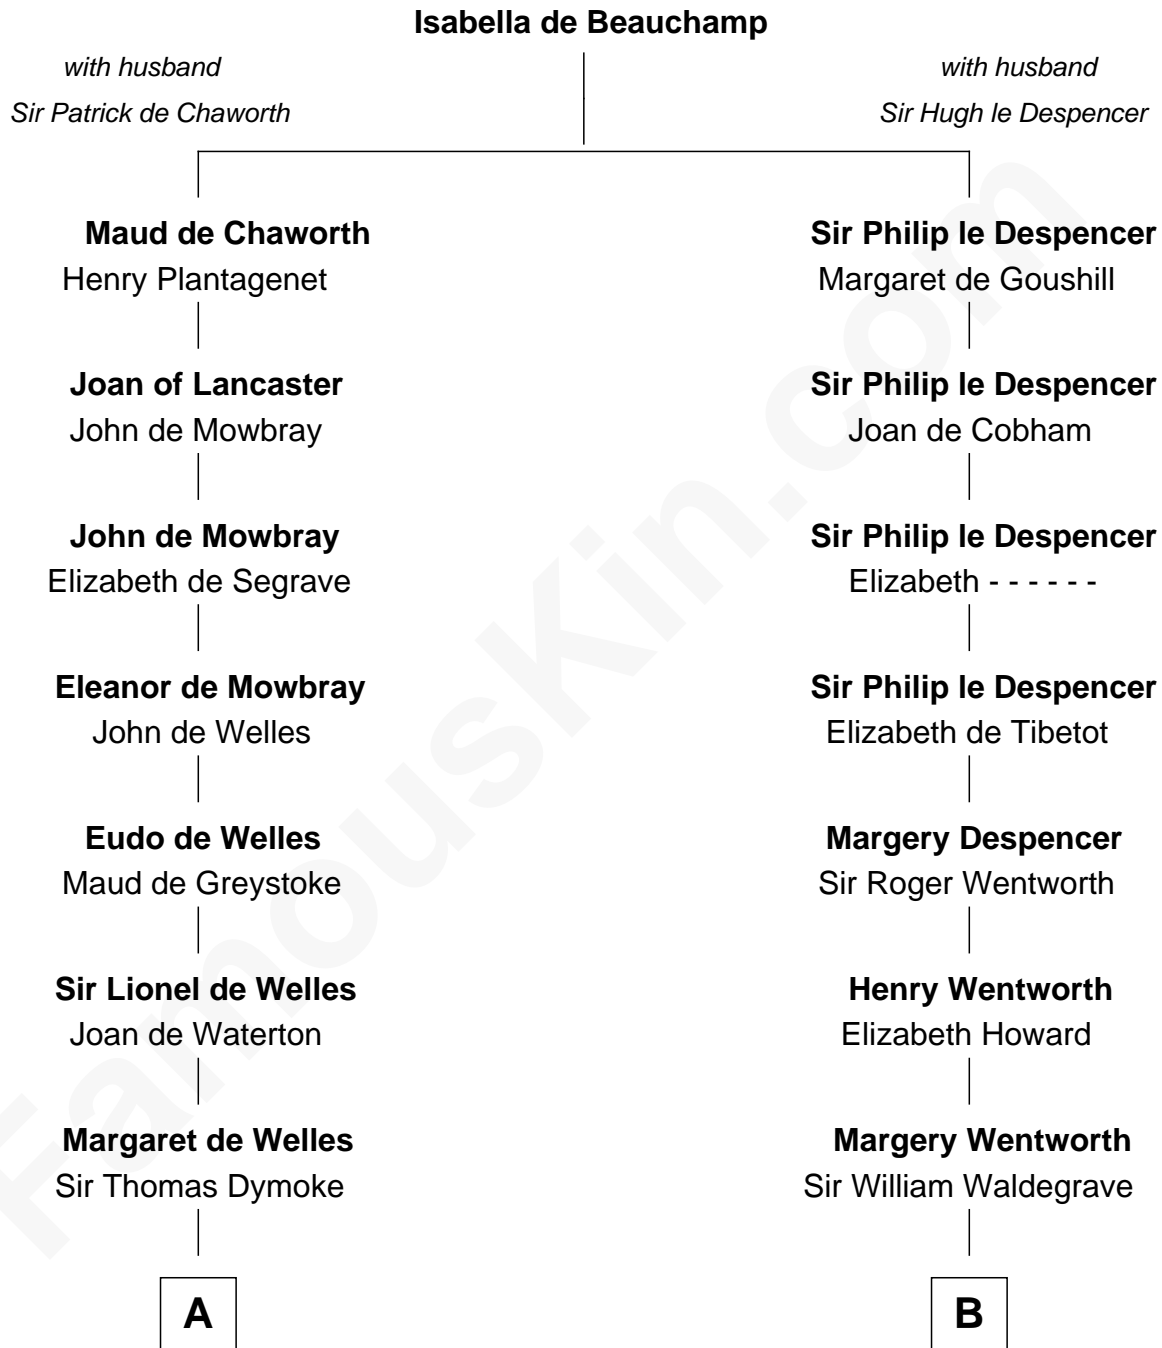

FamousKin.com Relationship Chart of

Robert Frost

Poet and Playwright

20th cousin of

Walt Disney

Co-Founder of The Walt Disney Company

C

Samuel Abbott Frost