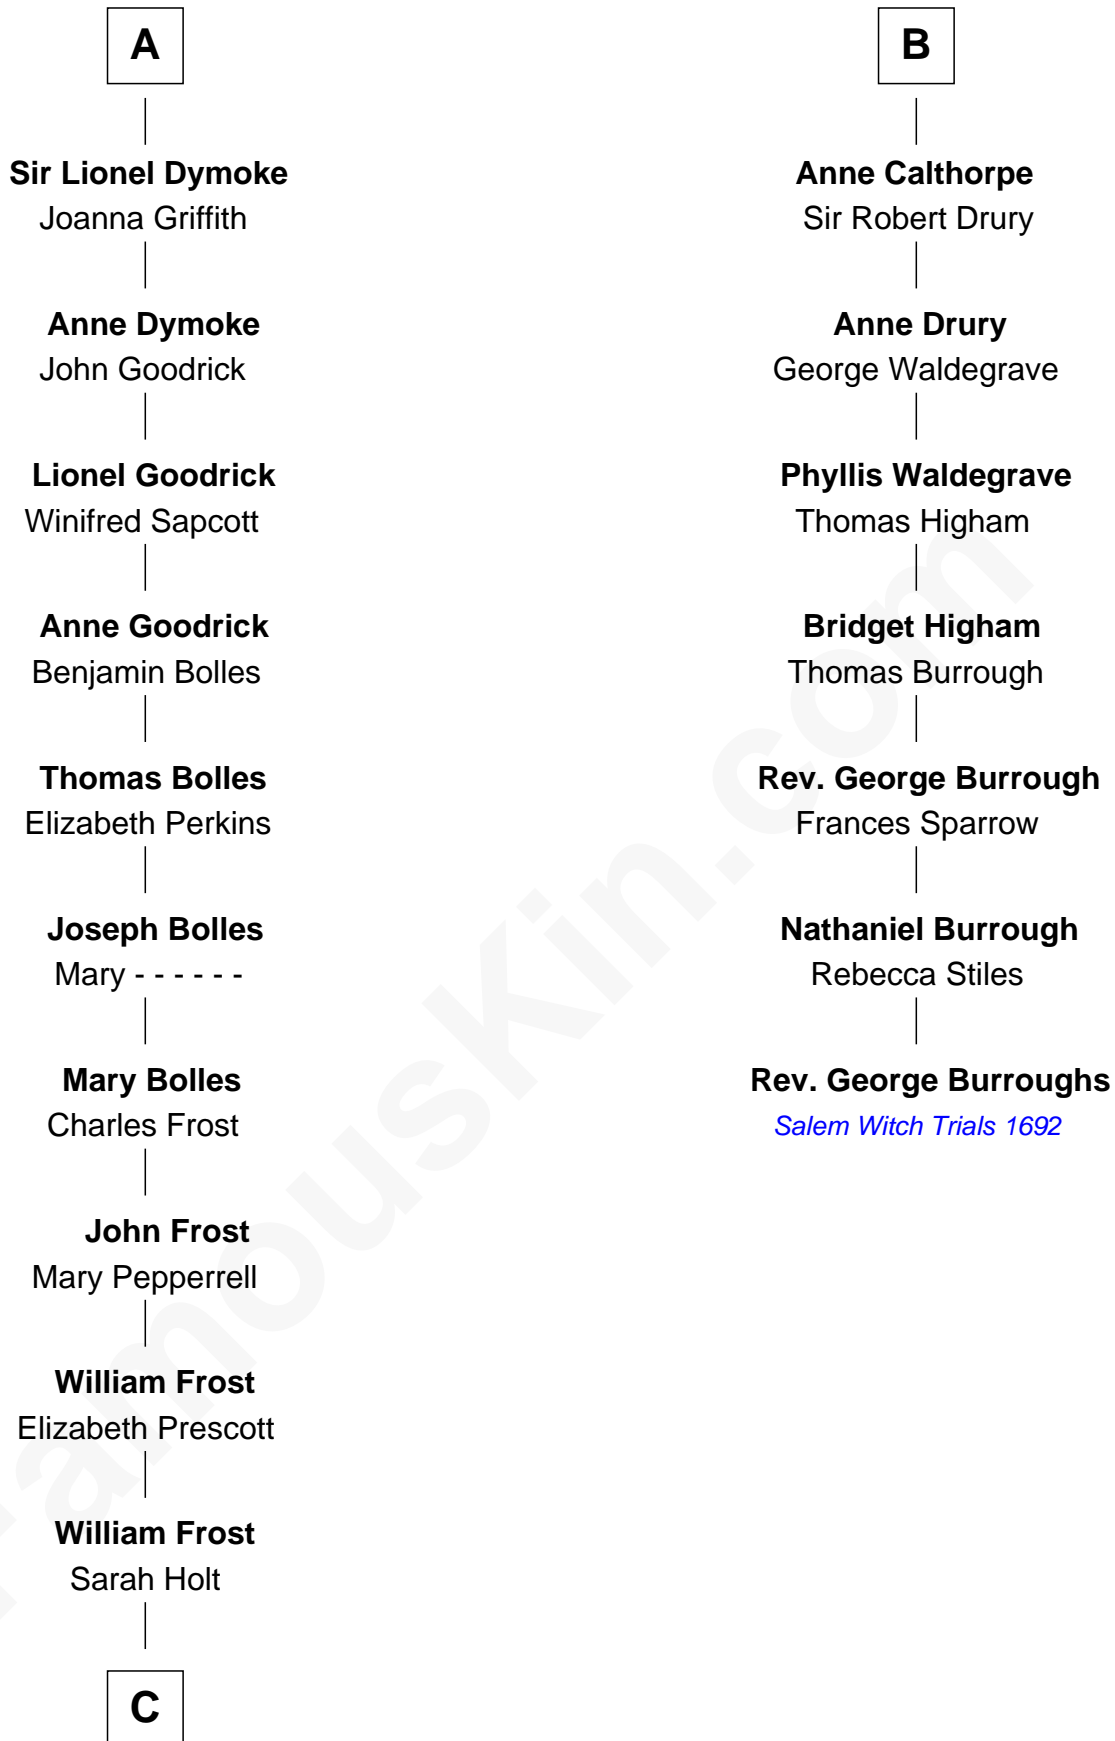

FamousKin.com Relationship Chart of

Robert Frost

Poet and Playwright

13th cousin 7 times removed of

Rev. George Burroughs

Executed for Witchcraft, Salem 1692

C

—
Samuel Abbott Frost

Mary Blunt

—
William Prescott Frost

Judith Colcord

—
William Prescott Frost

Isabella Moodie

—
Robert Frost

Poet and Playwright

FamousKin.com