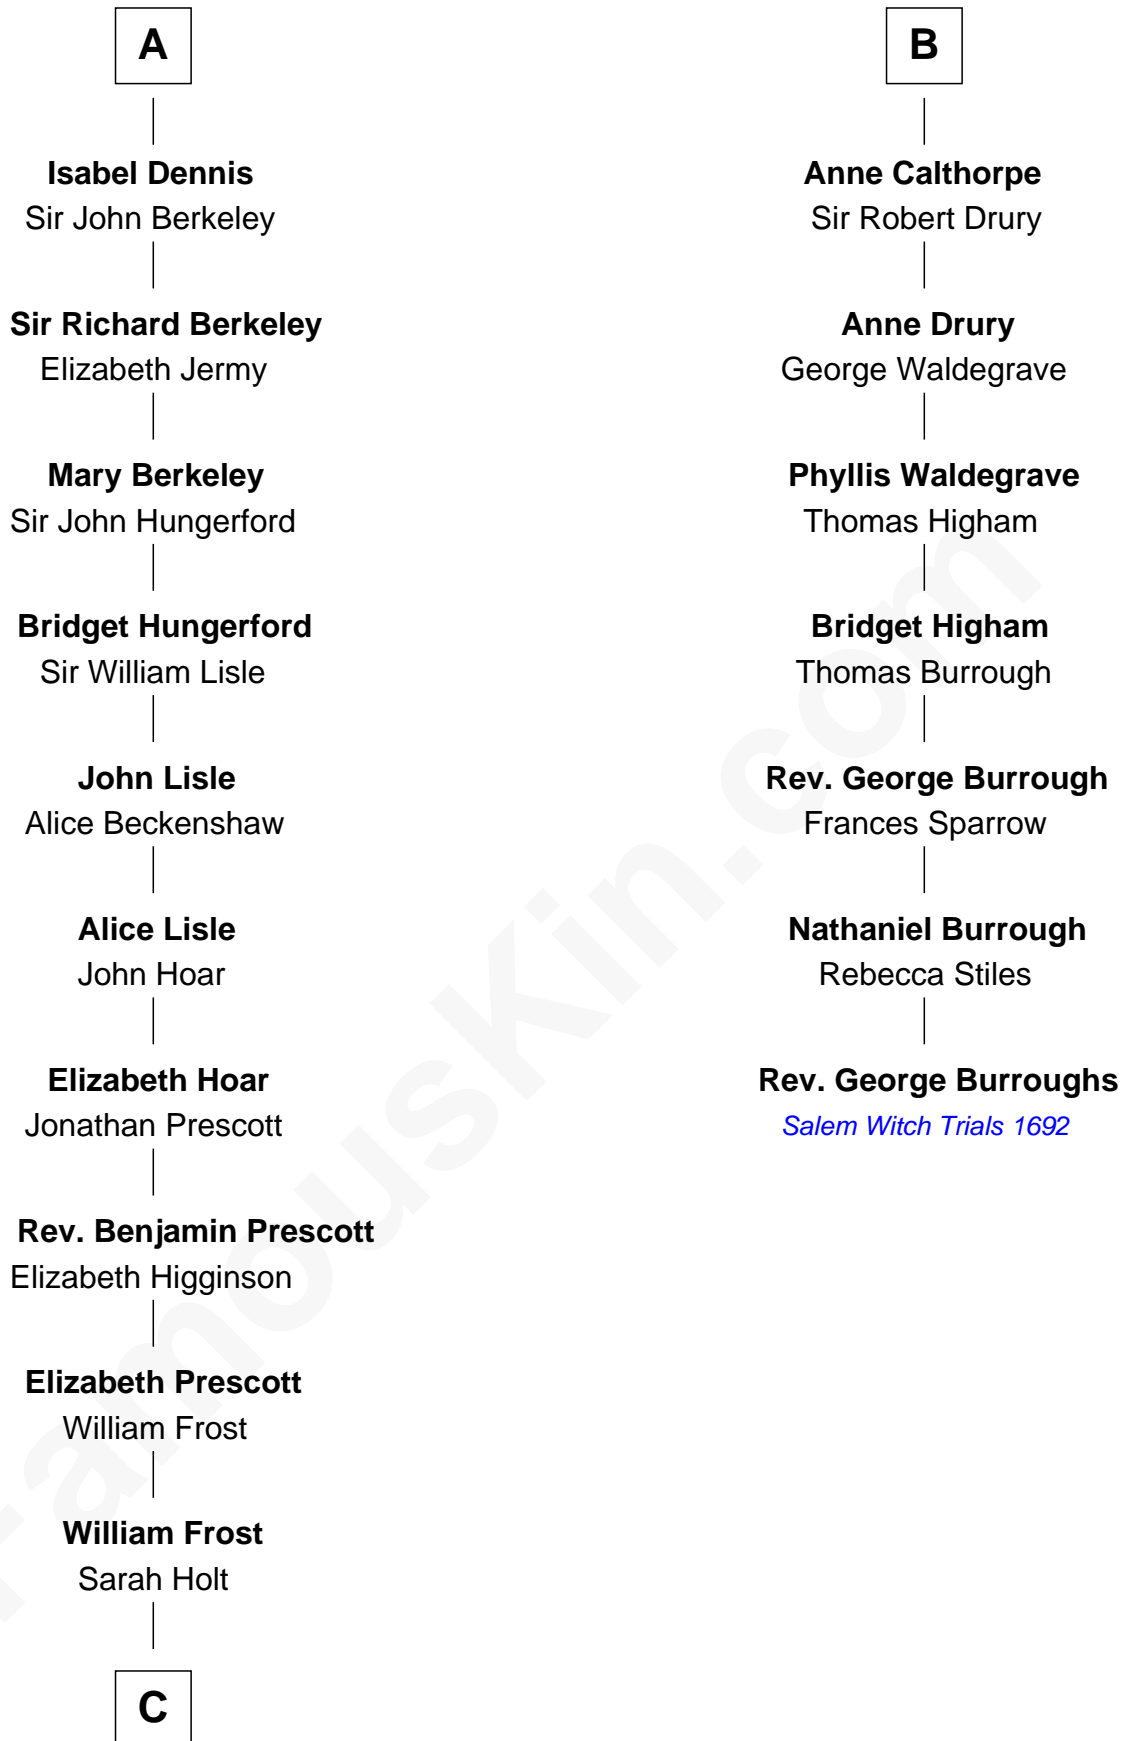

# FamousKin.com Relationship Chart of

**Robert Frost**

*Poet and Playwright*

13th cousin 7 times removed of

**Rev. George Burroughs**

*Executed for Witchcraft, Salem 1692*

**C**

—  
**Samuel Abbott Frost**

Mary Blunt

—  
**William Prescott Frost**

Judith Colcord

—  
**William Prescott Frost**

Isabella Moodie

—  
**Robert Frost**

*Poet and Playwright*

FamousKin.com