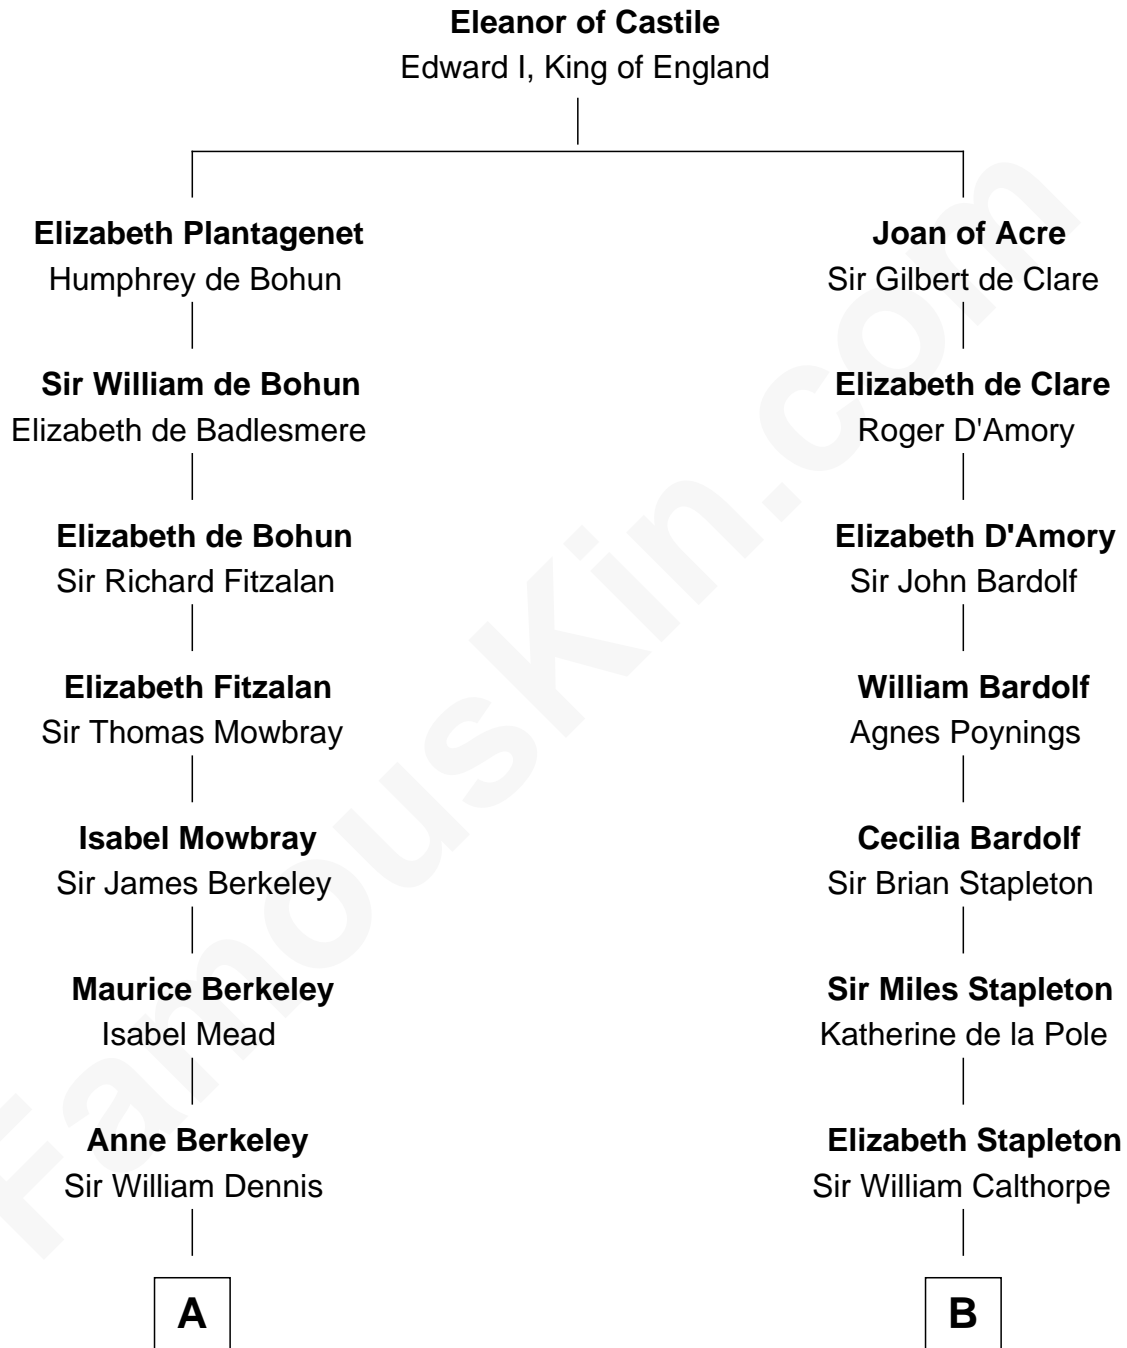

# FamousKin.com Relationship Chart of

**Robert Frost**

*Poet and Playwright*

13th cousin 7 times removed of

**Rev. George Burroughs**

*Executed for Witchcraft, Salem 1692*

**C**

—  
**Samuel Abbott Frost**

Mary Blunt

—  
**William Prescott Frost**

Judith Colcord

—  
**William Prescott Frost**

Isabella Moodie

—  
**Robert Frost**

*Poet and Playwright*

FamousKin.com