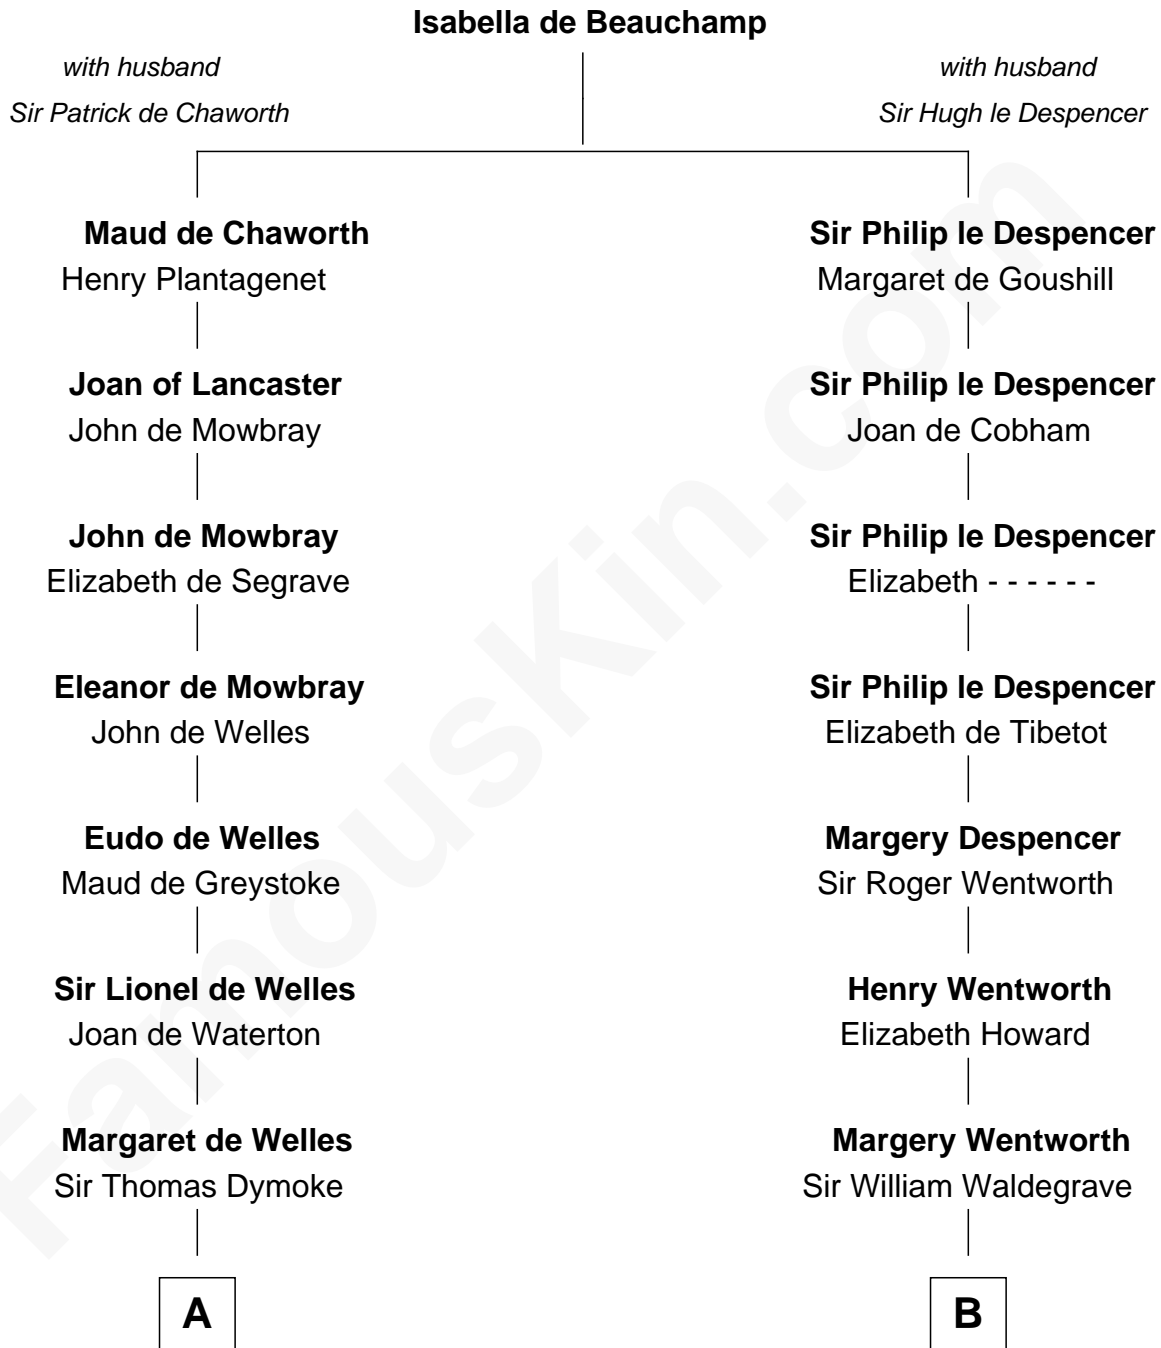

FamousKin.com Relationship Chart of

Robert Frost

Poet and Playwright

12th cousin 8 times removed of

Rev. George Burroughs

Executed for Witchcraft, Salem 1692

C

—
Samuel Abbott Frost

Mary Blunt

—
William Prescott Frost

Judith Colcord

—
William Prescott Frost

Isabella Moodie

—
Robert Frost

Poet and Playwright

FamousKin.com