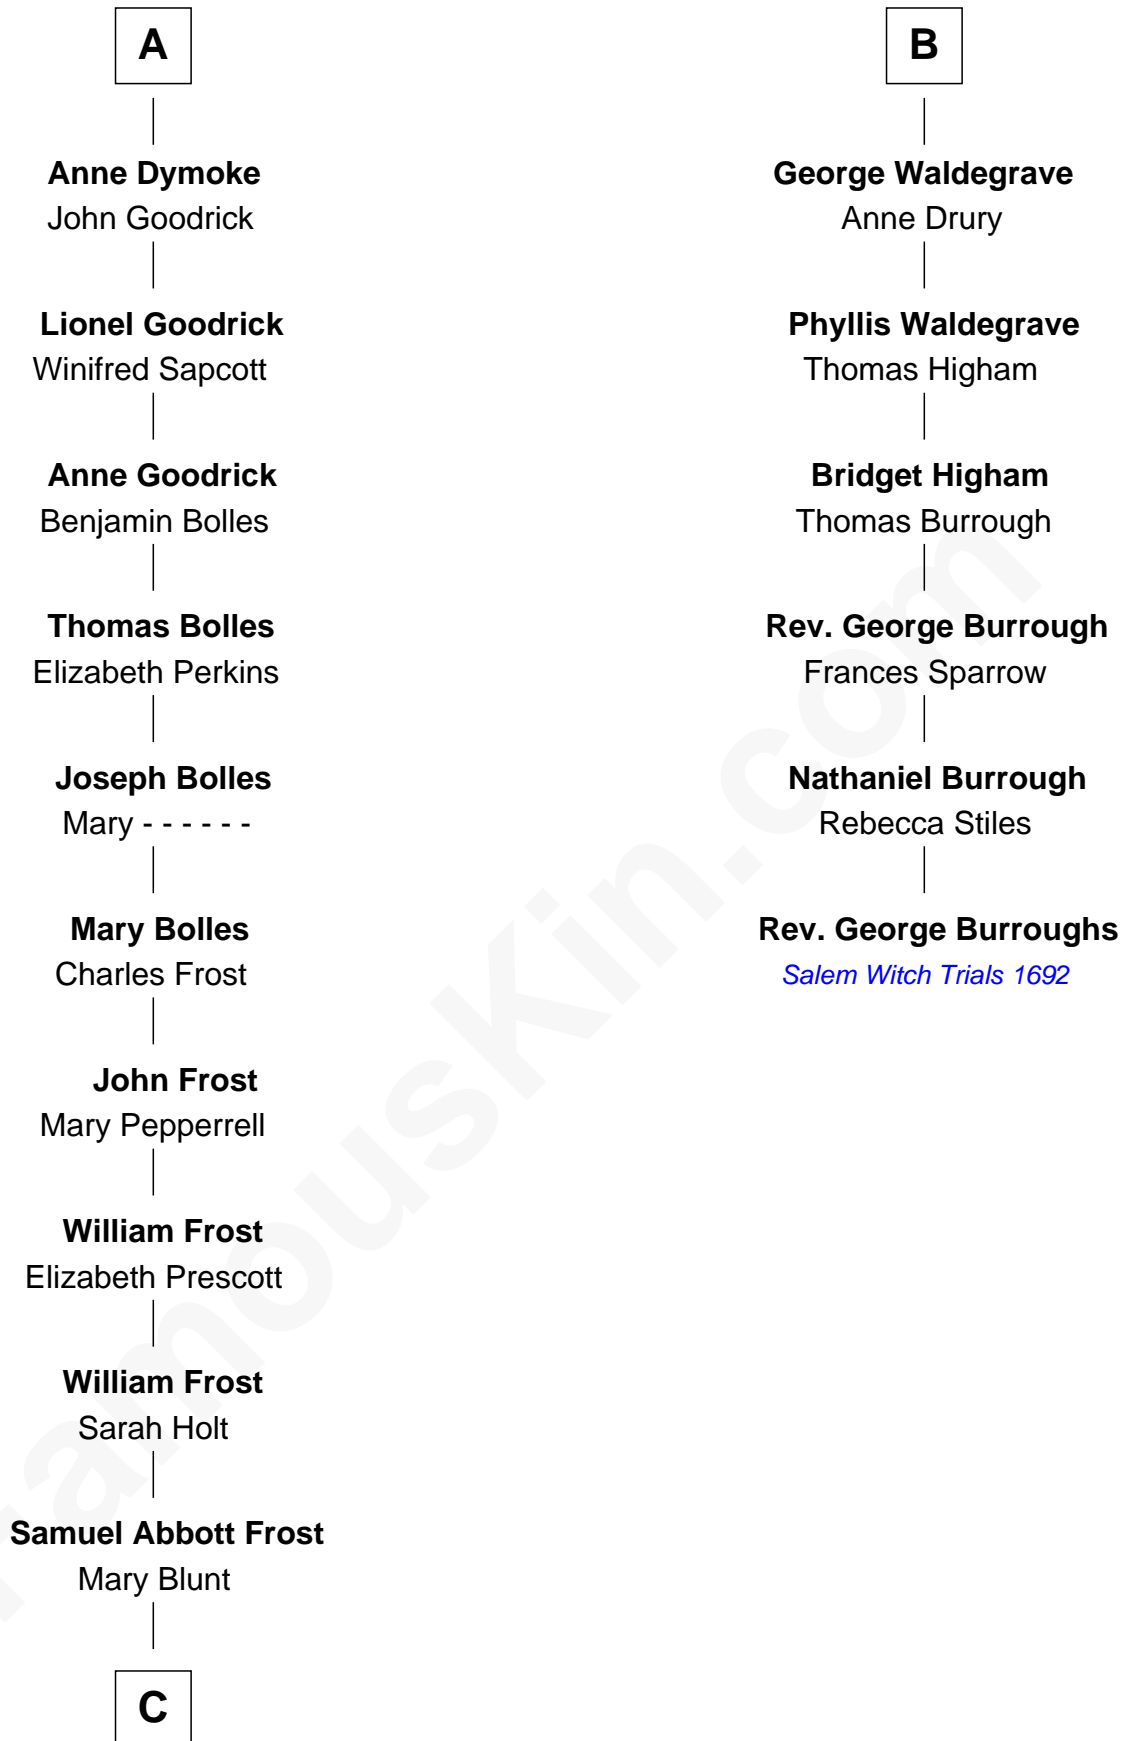

# FamousKin.com Relationship Chart of

**Robert Frost**

*Poet and Playwright*

12th cousin 7 times removed of

**Rev. George Burroughs**

*Executed for Witchcraft, Salem 1692*

**C**

William Prescott Frost