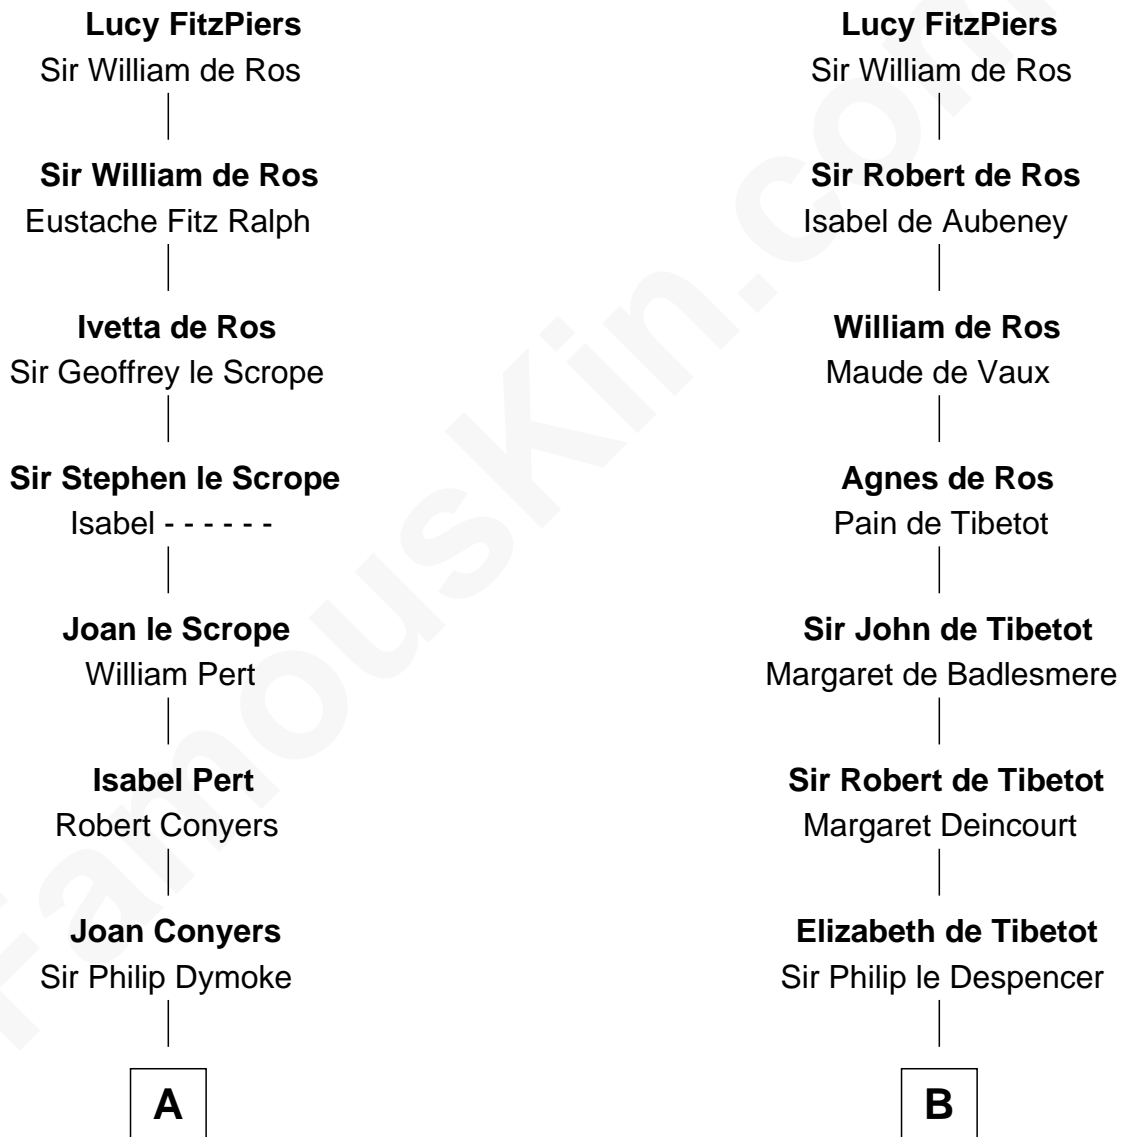

FamousKin.com Relationship Chart of

Robert Frost

Poet and Playwright

15th cousin 6 times removed of

Rev. George Burroughs

Executed for Witchcraft, Salem 1692

Reginald FitzPiers

C

William Frost

Sarah Holt

Samuel Abbott Frost

Mary Blunt

William Prescott Frost

Judith Colcord

William Prescott Frost

Isabella Moodie