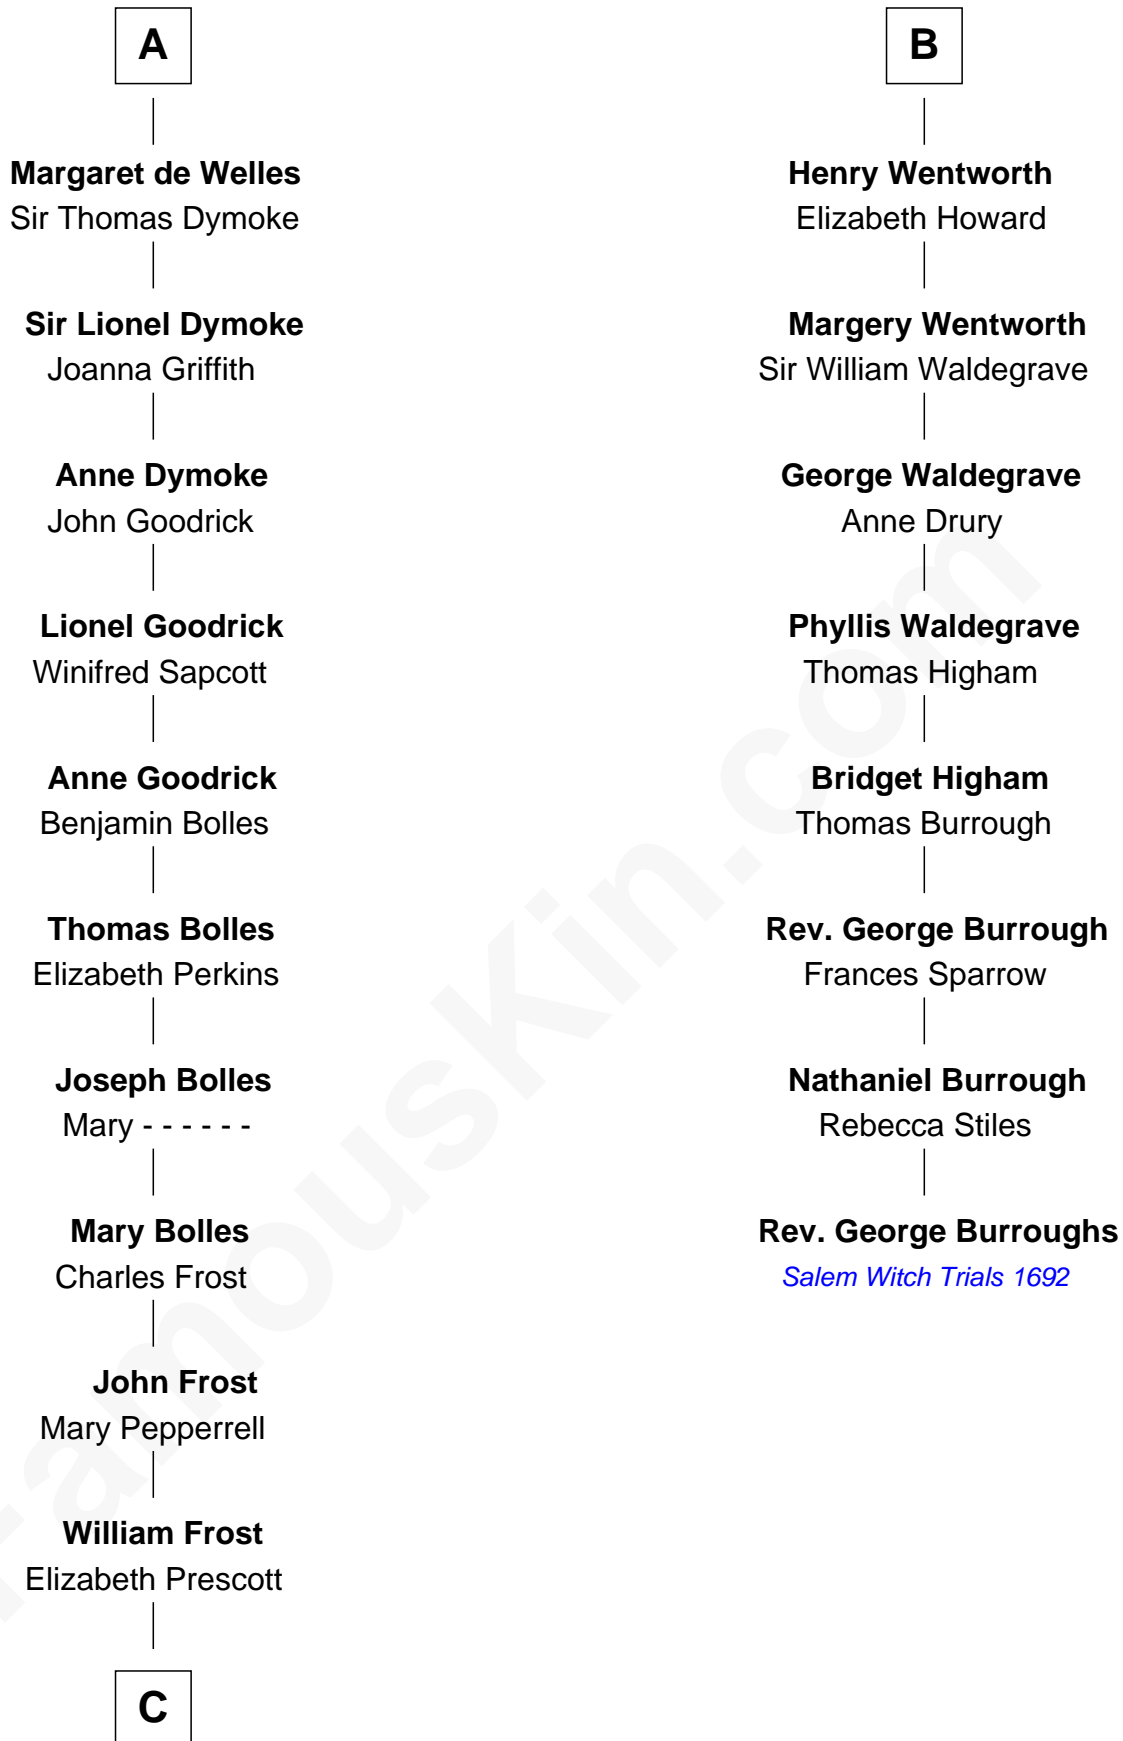

FamousKin.com Relationship Chart of

Robert Frost

Poet and Playwright

14th cousin 7 times removed of

Rev. George Burroughs

Executed for Witchcraft, Salem 1692

C

William Frost

Sarah Holt

Samuel Abbott Frost

Mary Blunt

William Prescott Frost

Judith Colcord

William Prescott Frost

Isabella Moodie

Robert Frost