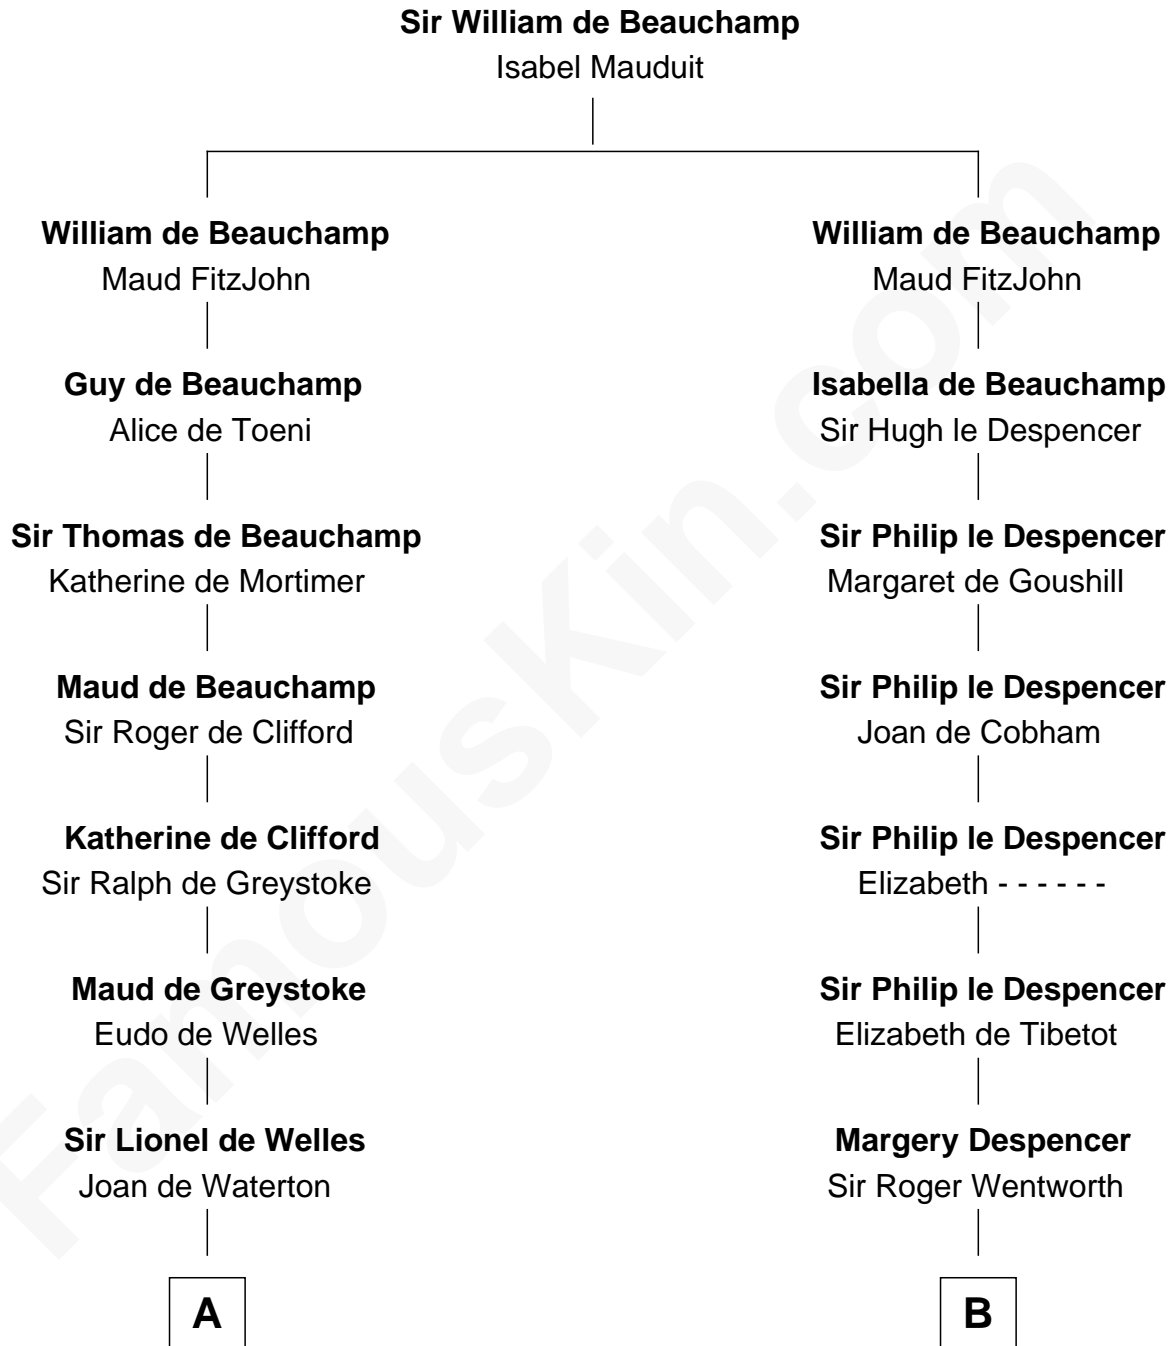

FamousKin.com Relationship Chart of

Robert Frost

Poet and Playwright

14th cousin 7 times removed of

Rev. George Burroughs

Executed for Witchcraft, Salem 1692

C

William Frost

Sarah Holt

Samuel Abbott Frost

Mary Blunt

William Prescott Frost

Judith Colcord

William Prescott Frost

Isabella Moodie

Robert Frost