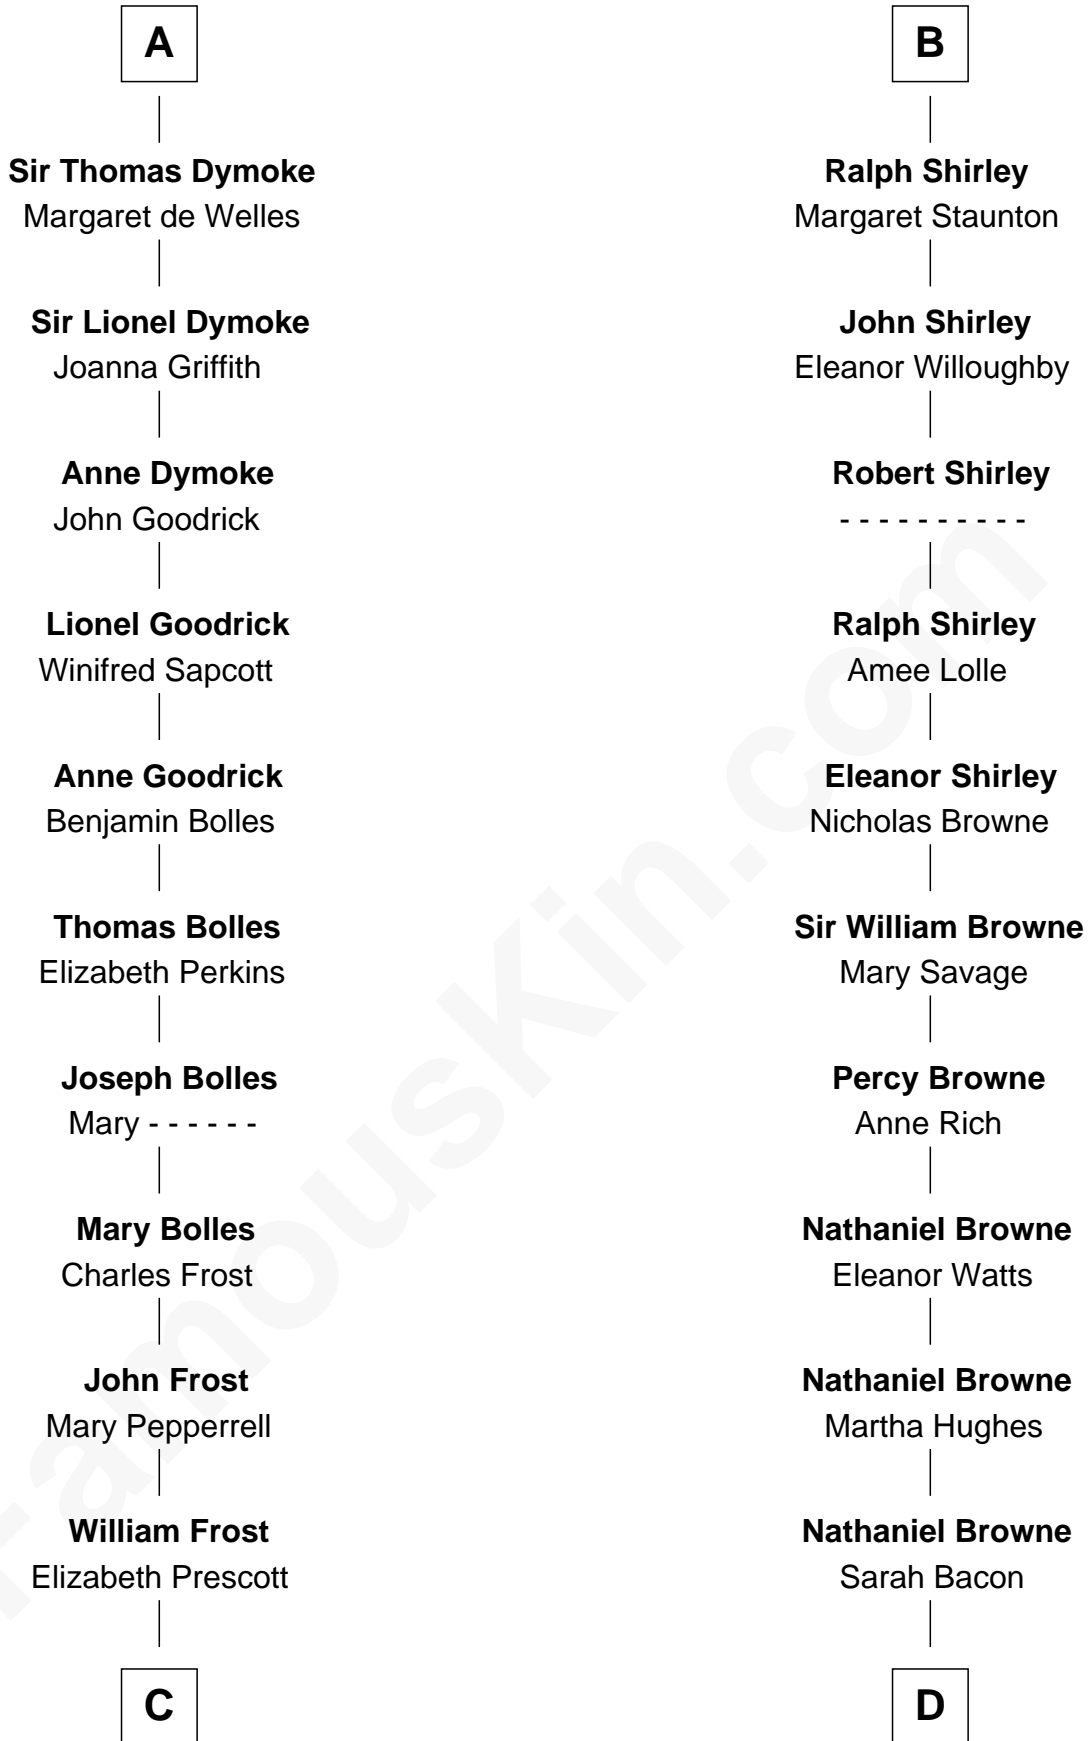

FamousKin.com Relationship Chart of

Robert Frost

Poet and Playwright

21st cousin of

William Henry Moore

Co-Founder, U.S. Steel and Nabisco

C

William Frost

Sarah Holt

Samuel Abbott Frost

Mary Blunt

William Prescott Frost

Judith Colcord

William Prescott Frost

Isabella Moodie

Robert Frost