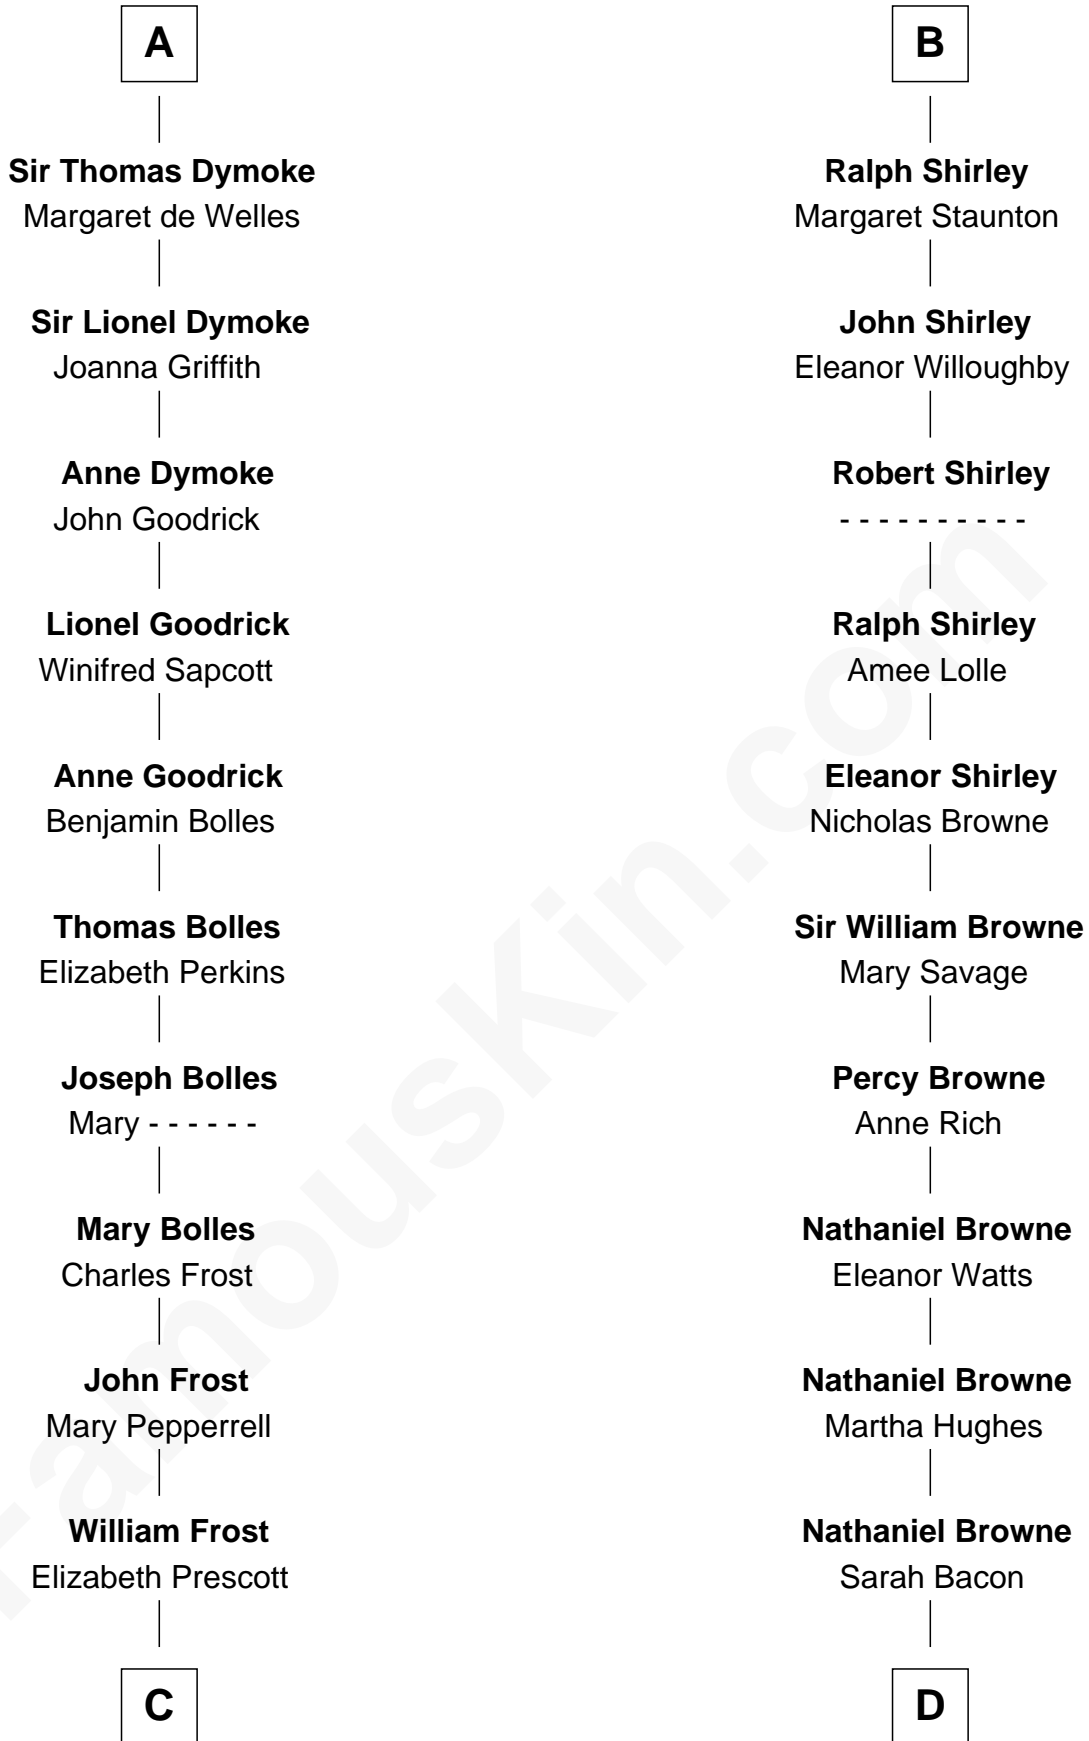

# FamousKin.com Relationship Chart of

**Robert Frost**

*Poet and Playwright*

21st cousin of

**William Henry Moore**

*Co-Founder, U.S. Steel and Nabisco*

**Reginald FitzPiers**

**C**

**William Frost**

Sarah Holt

**Samuel Abbott Frost**

Mary Blunt

**William Prescott Frost**

Judith Colcord

**William Prescott Frost**

Isabella Moodie

Mary Bradley

**Rachael Arvilla Beckwith**

Nathaniel Ford Moore

**William Henry Moore**

*Co-Founder, U.S. Steel and Nabisco*