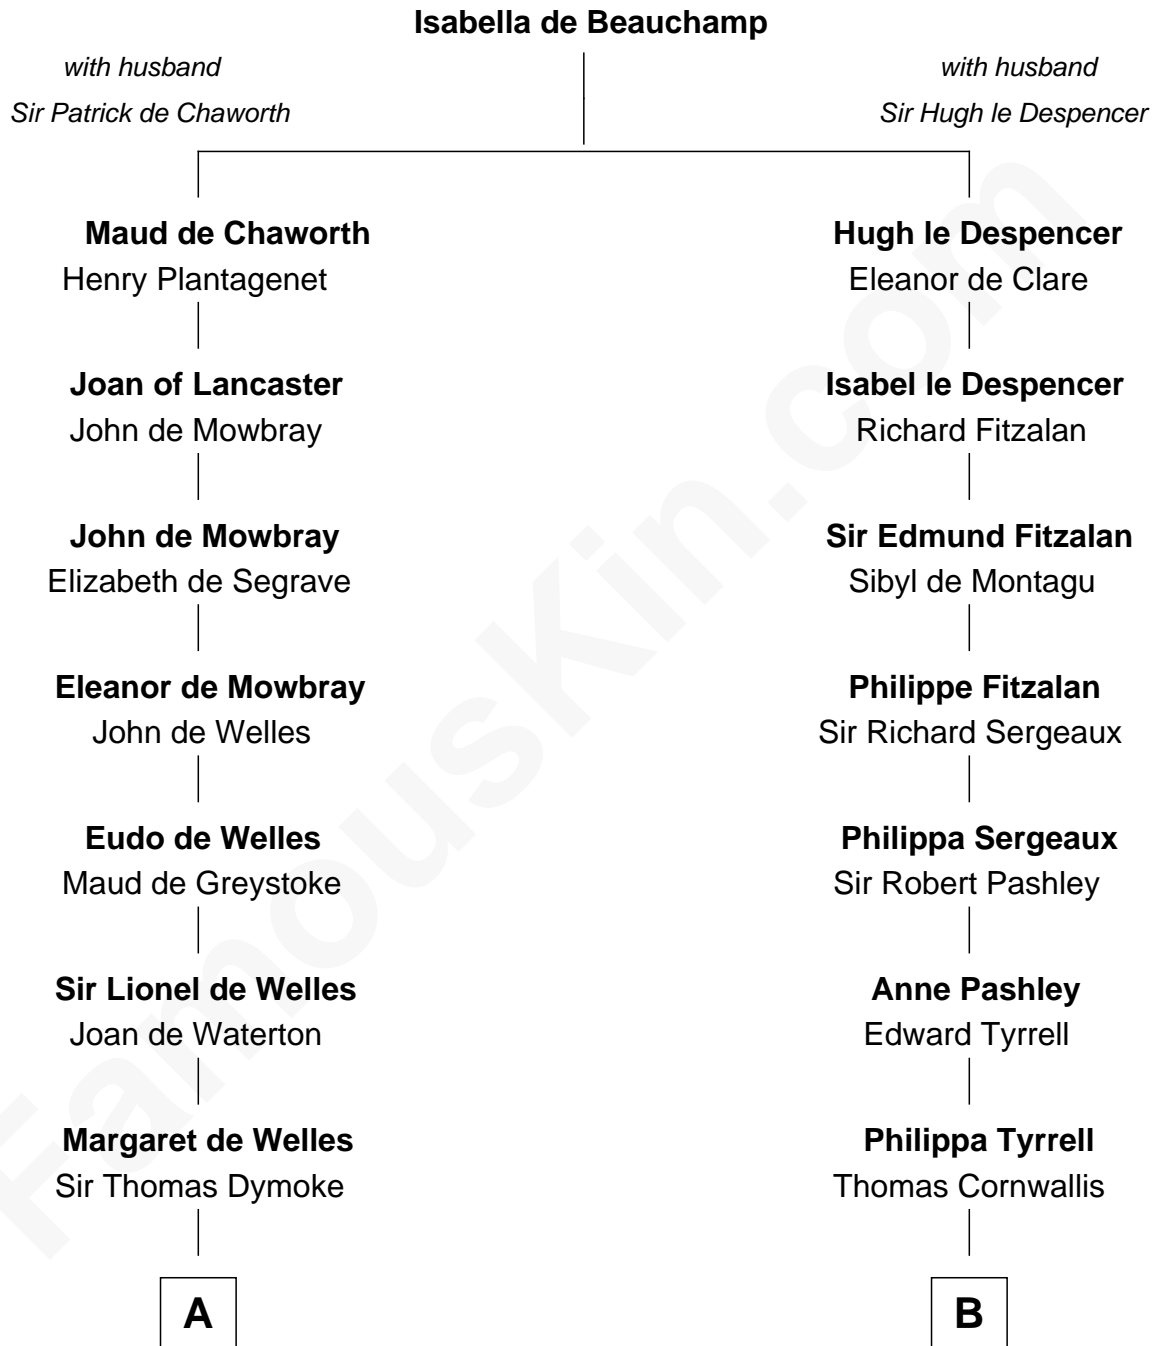

FamousKin.com Relationship Chart of

Robert Frost

Poet and Playwright

20th cousin 1 time removed of

Ben Ames Williams

Novelist and Short Story Author

C

Samuel Abbott Frost

Hannah FitzRandolph

William Longstreet

James Longstreet

Mary Anna Dent

Sarah Jane Longstreet

Charles Bingley Ames

Sarah Marshall Ames

Daniel Webster Williams