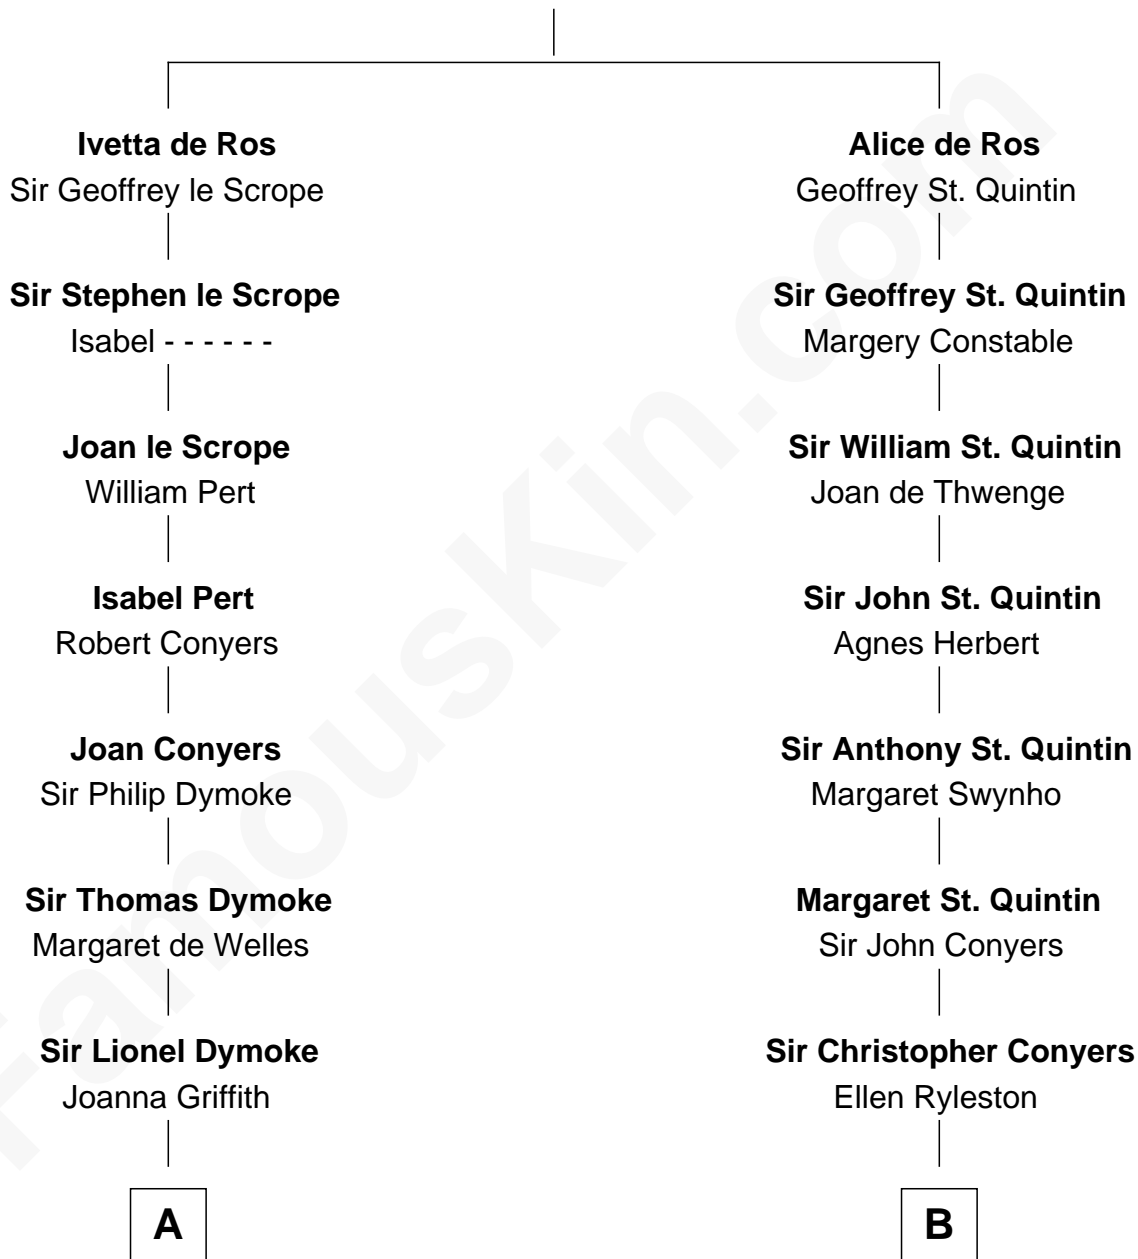

# FamousKin.com Relationship Chart of

**Robert Frost**

*Poet and Playwright*

19th cousin 1 time removed of

**Ben Ames Williams**

*Novelist and Short Story Author*

**Sir William de Ros**

Eustache Fitz Ralph

**C**

**William Prescott Frost**

Judith Colcord

**William Prescott Frost**

Isabella Moodie

**Robert Frost**

*Poet and Playwright*

**D**

**James Longstreet**

Mary Anna Dent

**Sarah Jane Longstreet**

Charles Bingley Ames

**Sarah Marshall Ames**

Daniel Webster Williams

**Ben Ames Williams**

*Novelist and Short Story Author*