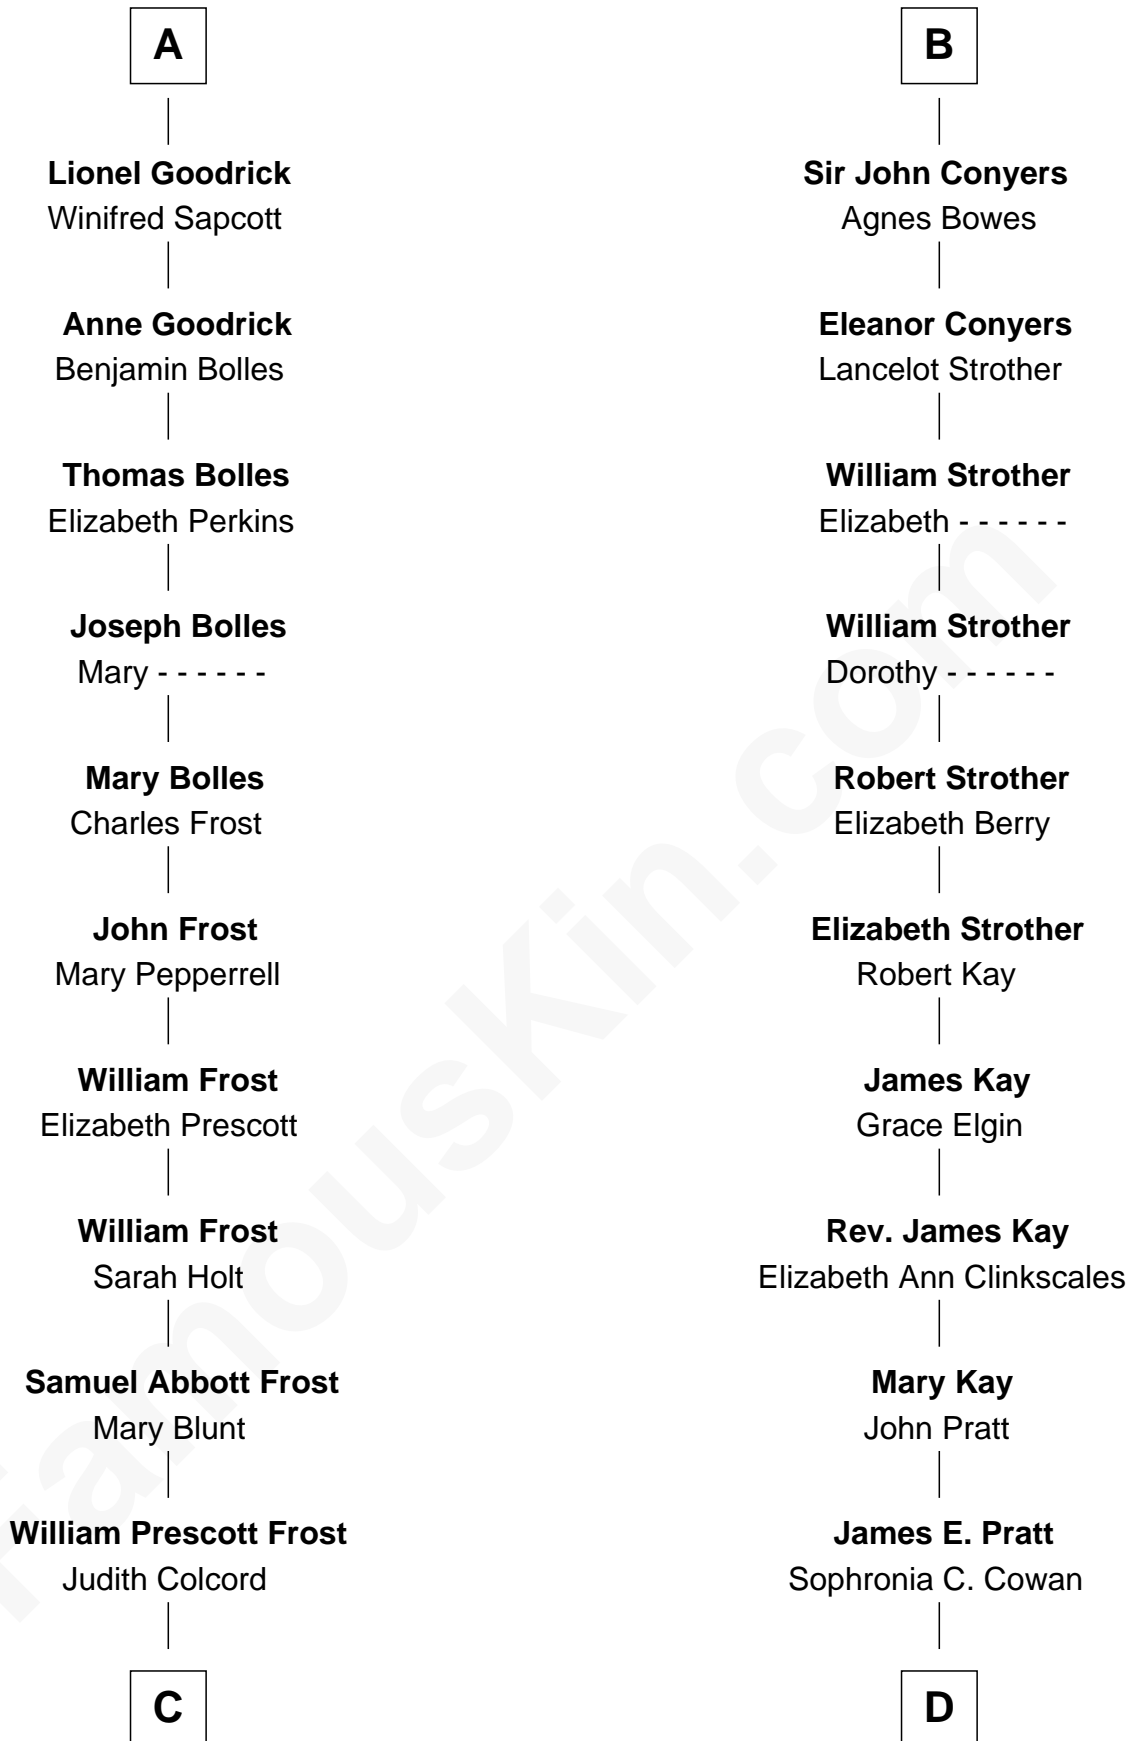

# FamousKin.com Relationship Chart of

**Robert Frost**

*Poet and Playwright*

18th cousin 1 time removed of

**Jimmy Carter**

*39th U.S. President*

**C**

**William Prescott Frost**

Isabella Moodie

**Robert Frost**

*Poet and Playwright*

**D**

**Nina Pratt**

William Archibald Carter

**Earl Carter**

Lillian Gordy

**Jimmy Carter**

*39th U.S. President*

FamousKin.com